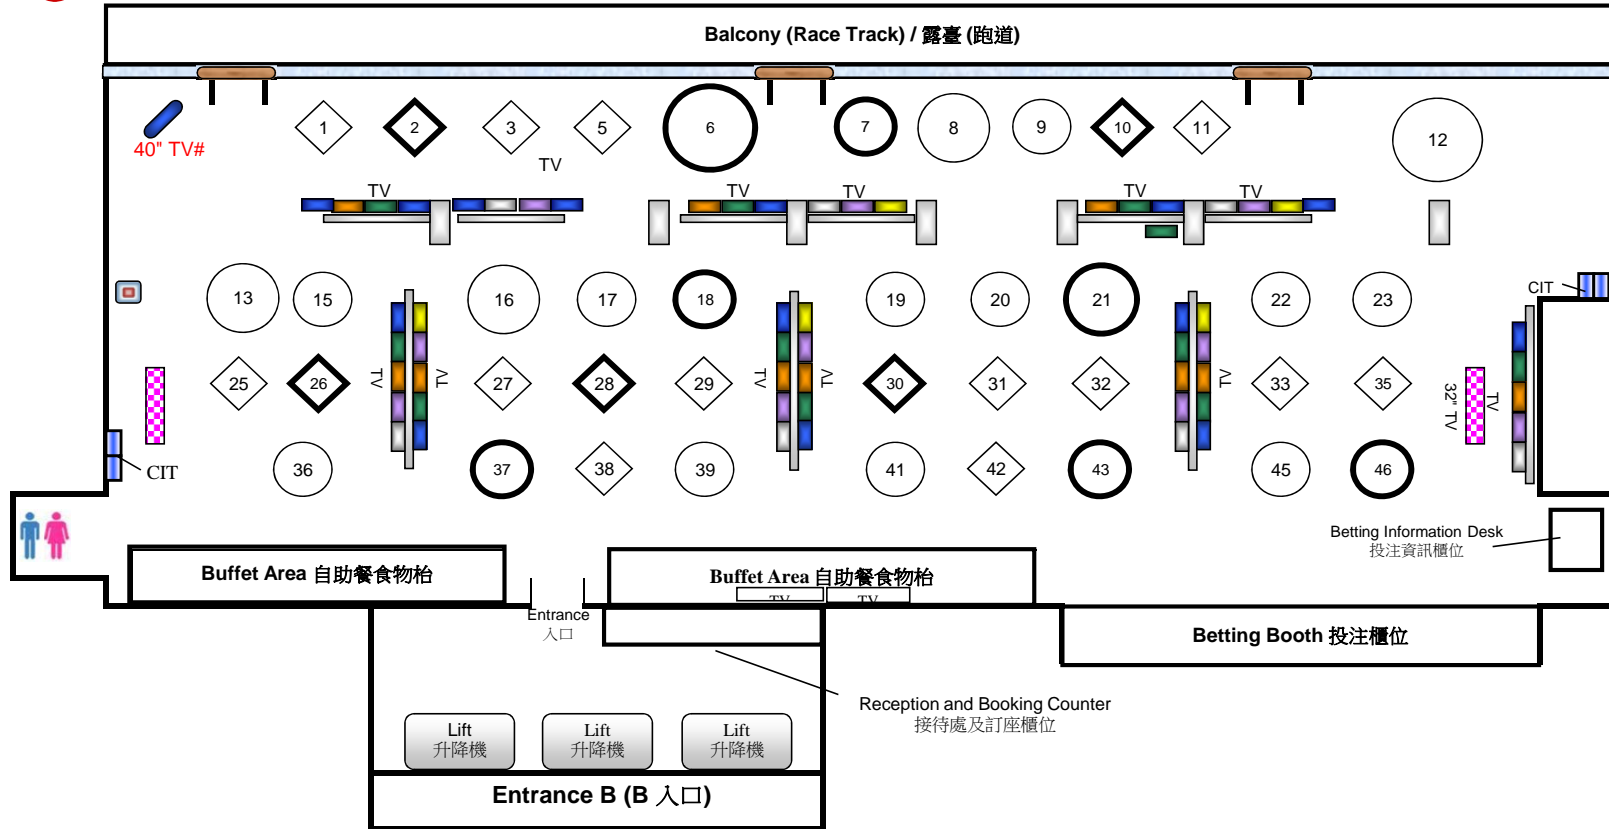

# Members Box (HVS B501) - Happy Valley Racecourse Happy Valley Stand 5/F (Box No.B501)

## 會員廂房 (快活看台 B501) (自助餐) - 跑馬地馬場快活看台五樓(廂房號碼: B501)

100% Non-Smoking  
廂房已設定為非吸煙

>>> 100 M

<p><b>Capacities (廂房容量):</b> 40 Tables (餐桌) 220 Seats (座位)</p> <p><b>Table Distribution (餐桌分佈)</b></p> <p>Tables for 4 (四人餐桌) 18 Tables for 6 (六人餐桌) 16 Tables for 8 (八人餐桌) 4 Tables for 10 (十人餐桌) 2 <b>Total (總數) 40</b></p>	<p>Tables for 4 四人餐桌    Tables for 6 六人餐桌    Tables for 8 八人餐桌    Tables for 10 十人餐桌</p> <p><b>Tables for Telephone Reservation 預留予電話訂座之餐桌</b></p> <p>* Please note that some tables have been reserved as Seasonal Table * 請注意部分餐桌已被優先預訂</p>	<p> Door (門)</p> <p> Pillar &amp; Wall (柱位及牆壁)</p> <p> Info Touch (資訊通)</p> <p> 21" TV (21吋電視)</p> <p># - TV in English Commentary # - 英語旁述電視</p>	
<p><b>TV Legend (電視分佈)</b></p>	<p> Live (現場直播)     Win / Place (獨贏 / 位置)     Quinella Place (位置Q)     Quinella (連贏)     Win &amp; Winners for all Races / Progressive Win (賽馬結果)</p>		