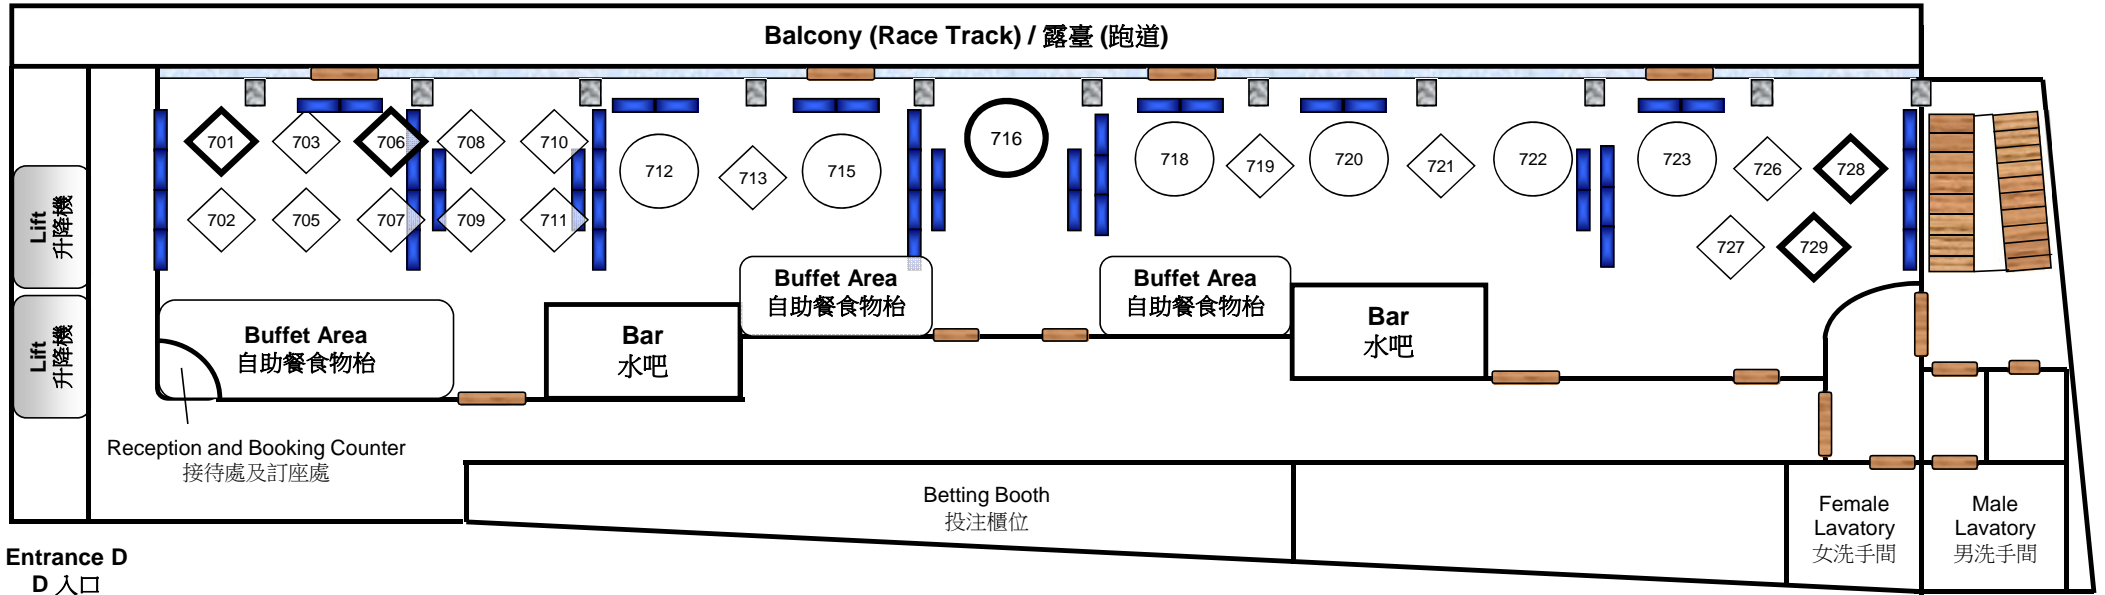

Members Box (M3 7/ F) - Happy Valley Racecourse Members Stand III 7/F (Box: D706-709)

會員廂房 (三座七樓) (自助餐) - 跑馬地馬場會員看台第三座七樓 (廂房號碼: D706-709)

100% Non-Smoking
廂房已設定為非吸煙

*TV setting is for reference

*電視位置僅供參考

Capacities (廂房容量): 24 Tables (餐桌)
110 Seats (座位)

Table Distribution (餐桌分佈)

Tables for 4 (四人餐桌) 17

Tables for 6 (六人餐桌) 7

Total (總數) 24

* Please note that some tables have been reserved as Seasonal Table

*請注意部分餐桌已被優先預訂

TV Legend (電視分佈)