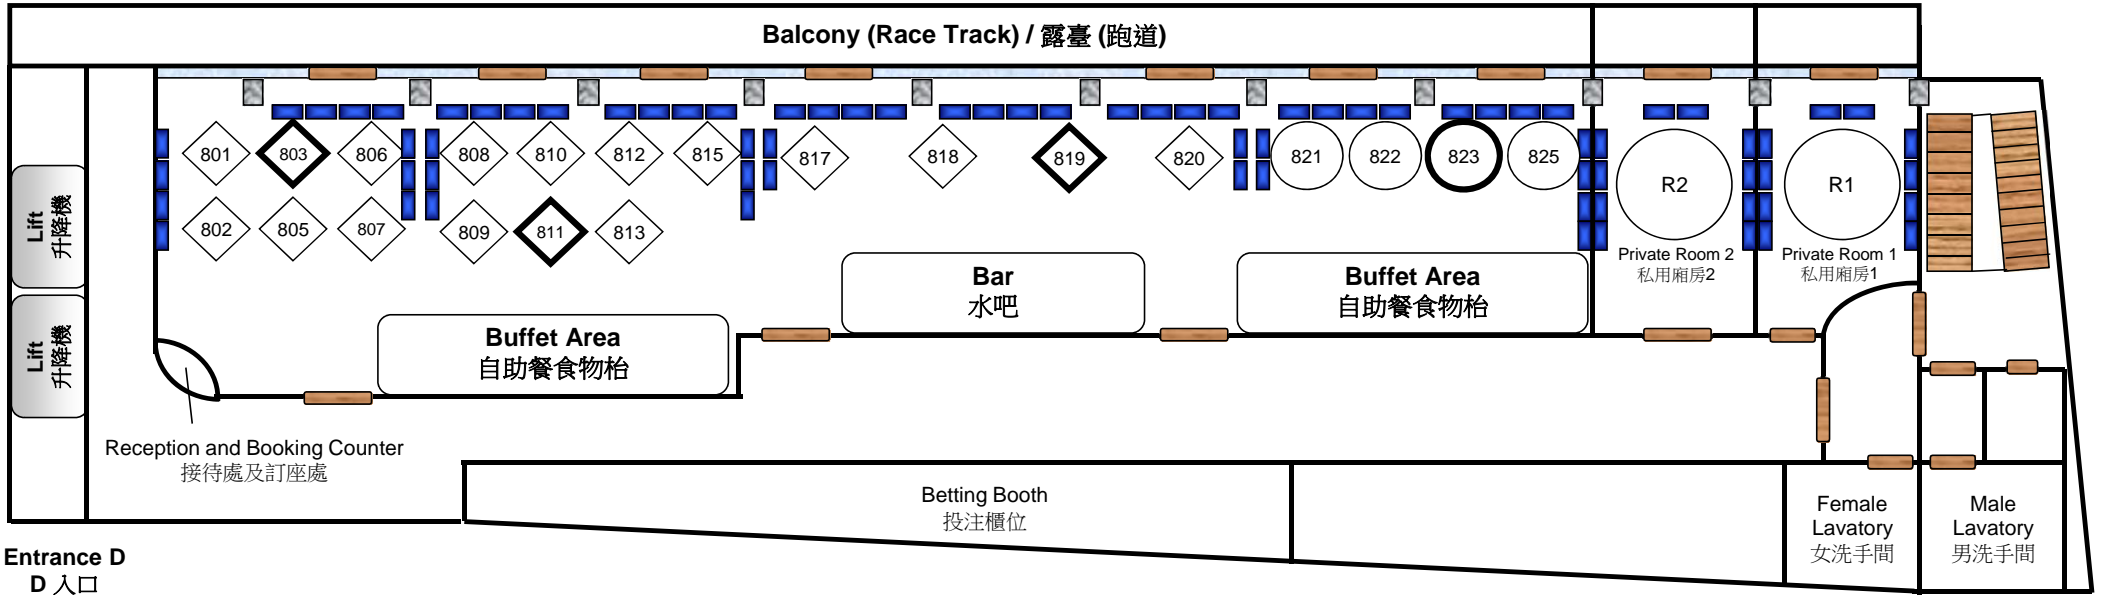

# Members Box (M3 8/F) (Buffet) - Happy Valley Racecourse Members Stand III 8/F (Box: D803-804)

## 會員廂房 (三座八樓) (自助餐) - 跑馬地馬場會員看台第三座八樓 (廂房號碼: D803-804)

100% Non-Smoking  
廂房已設定為非吸煙

\*TV setting is for reference  
\*電視位置僅供參考

<b>Main Area 主廳:</b> <b>Capacities (廂房容量):</b> 21 Tables (餐桌) 92 Seats (座位)  <b>Table Distribution (餐桌分佈)</b> Tables for 4 (四人餐桌) 17 Tables for 6 (六人餐桌) 4 <b>Total (總數) 21</b>	<b>Tables for Telephone Reservation</b> 預留予電話訂座之餐桌  Table for 4 四人餐桌 Table for 6 六人餐桌		Pillar (柱位) CIT / SVT (投注寶/自助售票機) Info Touch (資訊通) Door Window (窗) Wall (牆)		
	<b>Private Room 私人廂房</b> Private Room 1 Private Room 2 Capacity (可容納人數) : 12 Capacity (可容納人數) : 12  * Please note that some tables have been reserved as Seasonal Table *請注意部分餐桌已被優先預訂				
<b>Legend (電視分佈)</b>	Live (現場直播)	Win / Place (獨贏 / 位置)	Quinella Place (位置Q)	Quinella (連贏)	Win & Winners for all Races / Progressive Win (賽馬結果)

\*This floor plan is for reference only (此平面圖只供參考)  
Last Update on 12 February 2017