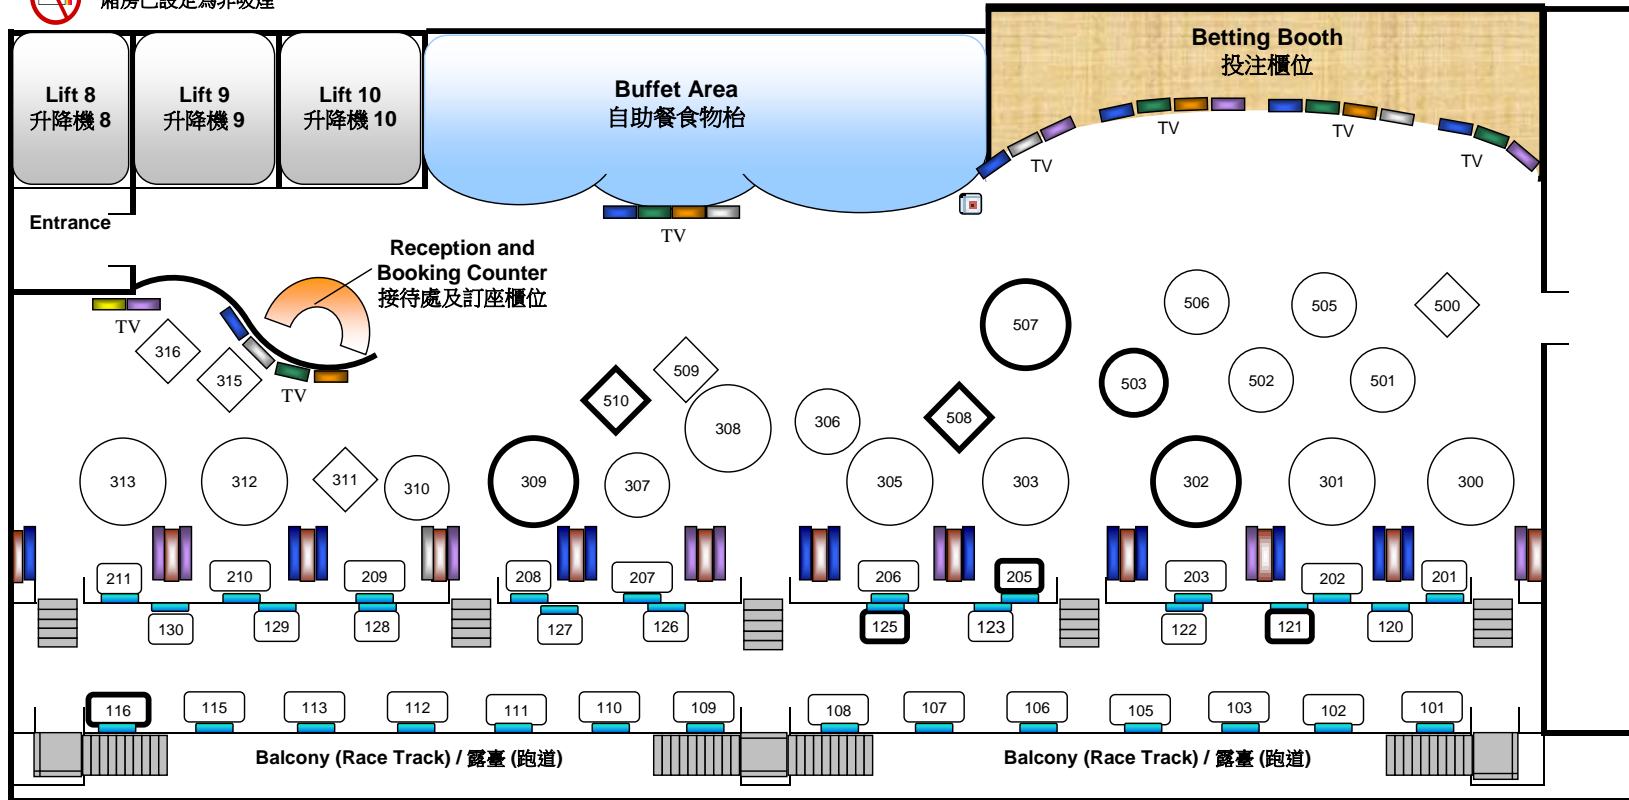

Members Box (M2 3/F - Home Straight) (Semi-Buffer) - Happy Valley Members' Stand II 3/F (Box E307)

會員廂房 (二座三樓 - 長勝廳) (半自助餐) - 跑馬地會員看台第二座三樓 (房號E307)

 100% Non-Smoking
廂房已設定為非吸煙

Capacities (廂房容量): 59 Tables (餐桌)
264 Seats (座位)

Table Distribution (餐桌分佈)

Tables for 2 (二人餐桌)	14
Tables for 4 (四人餐桌)	27
Tables for 6 (六人餐桌)	8
Tables for 8 (八人餐桌)	10
Total (總數)	59

Table Legend (電視分佈)

- 13" LCD (13吋電視)
- Info-Touch (資訊通)
- Plasma or LCD TV (牆壁)

Tables for Telephone Reservation (預留予電話訂座之餐桌)

* Please note that some tables have been reserved as Seasonal Table

TV Legend (電視分佈)

- Live (現場直播)
- Win / Place (獨贏 / 位置)
- Quinella Place (位置Q)
- Quinella (連贏)
- Win & Winners for all Races / Progressive Win (賽馬結果)