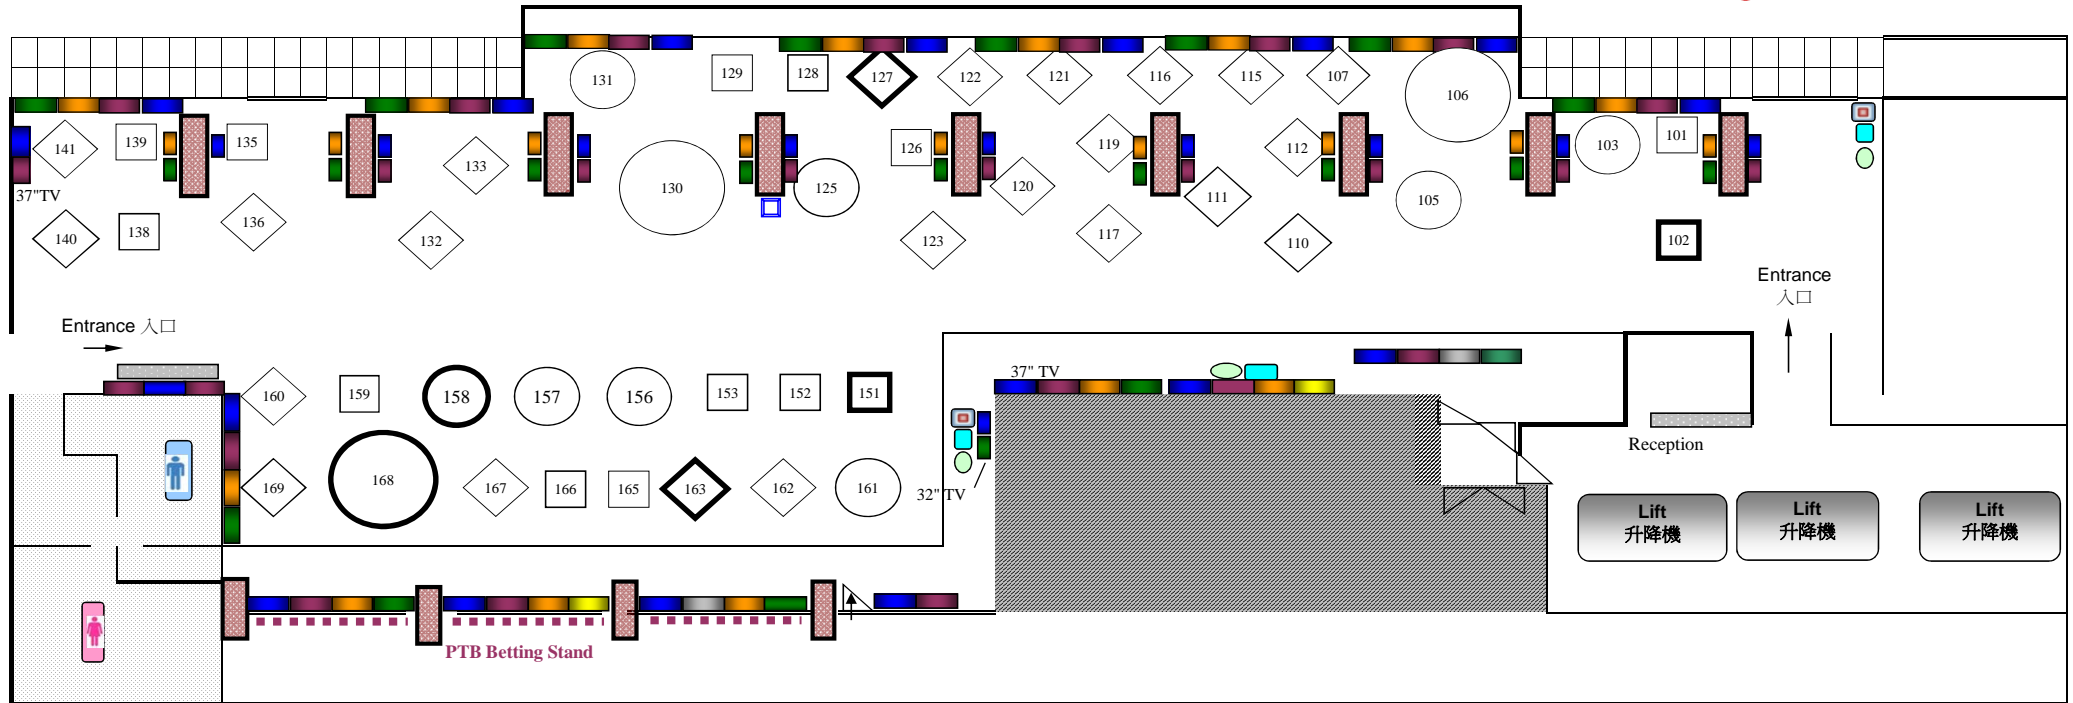

Members Box (M2 7/F - Winning Post) (Chinese Cusinie) - HV Members' Stand II 7/F (E710)
 會員廂房 (二座七樓 - 會賢廳)(中餐) - 跑馬地馬場會員看台第二座七樓 (廂房號碼 E710)

100% Non-Smoking
 廂房已設定為非吸煙

<p>Capacities (廂房容量) 48 Tables (餐桌) 192 Seats (座位)</p>	<p>Table for 2 二人餐桌</p> <p>Table for 4 四人餐桌</p> <p>Table for 6 六人餐桌</p> <p>Table for 8 八人餐桌</p>	<p> TB</p> <p> Customer input terminal</p> <p> Info-Touch (資訊通)</p> <p> Self vending terminal (SVT)</p> <p> Screen (屏風)</p>				
<p>Table Distribution (餐桌分佈)</p> <p>Tables for 2 (二人餐桌) 14</p> <p>Tables for 4 (四人餐桌) 23</p> <p>Tables for 6 (六人餐桌) 8</p> <p>Tables for 8 (八人餐桌) 3</p> <p>Total (總數) 48</p>	<p>Tables for Telephone Reservation 預留予電話訂座之餐桌</p>					
<p>* Please note that some tables have been reserved as Seasonal Table *請注意部分餐桌已被優先預訂</p>						
<p>TV Legend (電視分佈)</p>	<p> Live (現場直播)</p>	<p> Win / Place (獨贏 / 位置)</p>	<p> Quinella Place (位置Q)</p>	<p> Quinella (連贏)</p>	<p> Win & Winners for all Races / Progressive Win (賽馬結果)</p>	<p> Exotics & Double (特別彩池)</p>