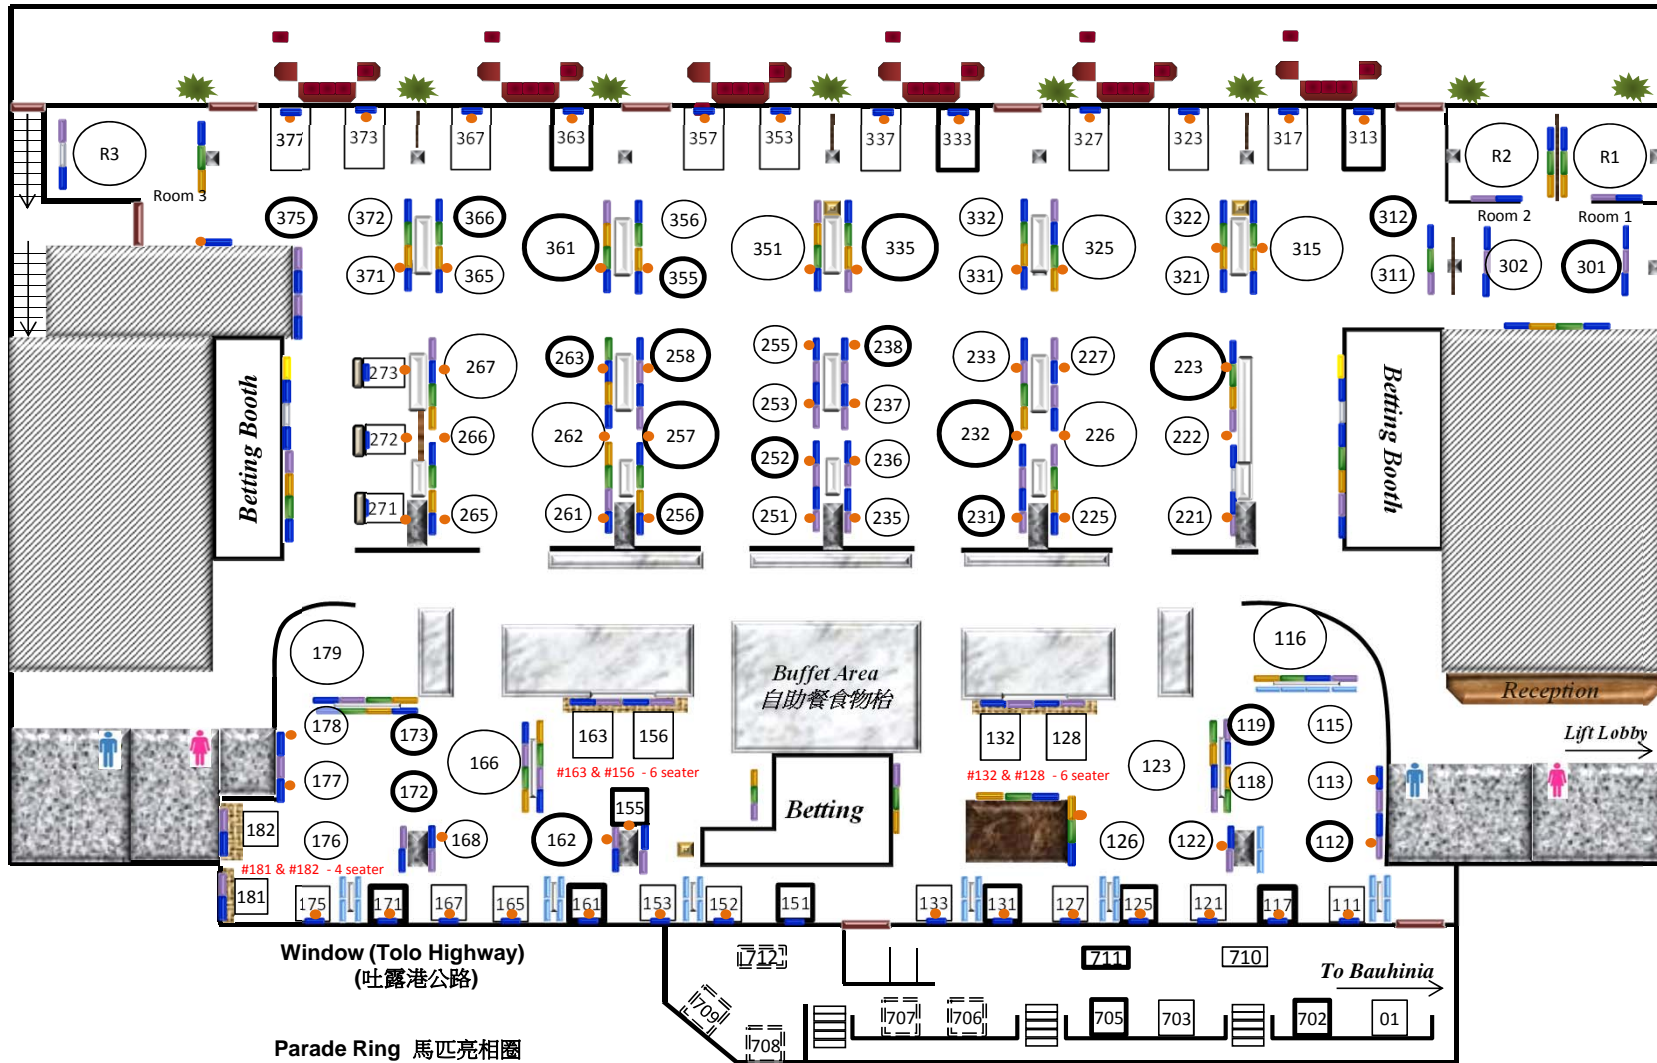

100% Non-Smoking
 廂房已設定為非吸煙

Member Box 4/F (Section 1 Paddock) (Box No. B401)
 會員廂房四樓第一段 (會駿廳)(廂房號碼 B401)

Main Area 主廳:		Private Room 私人廂房		Table Legend				Facilities					
Capacities:	112	Private Room 1	Capacity (可容納人數): 8	Table for 2	Table for 4	Table for 6	Table for 8	Washroom	Television	SVT	Pillar	Sofa Seat	Electric Socket
廂房容量	542	Private Room 2	Capacity (可容納人數): 8	二人餐桌	四人餐桌	六人餐桌	八人餐桌	電視	自助售票機				
Table Distribution (餐桌分佈)		Private Room 3	Capacity (可容納人數): 8					預留予電話訂座之餐桌	預留予即場頂座之餐桌				
Tables for 2 (二人餐桌)	3	Semi-Private Room 3	Capacity (可容納人數): 8					* Please note that some tables have been reserved as Seasonal Table					
Tables for 4 (四人餐桌)	73							*請注意部分餐桌已被優先預訂					
Tables for 6 (六人餐桌)	22												
Tables for 8 (八人餐桌)	14												
Total (總數)	112												

*This floor plan is for reference only
 (此平面圖只供參考)
 Last Update on 11 Apr 2017