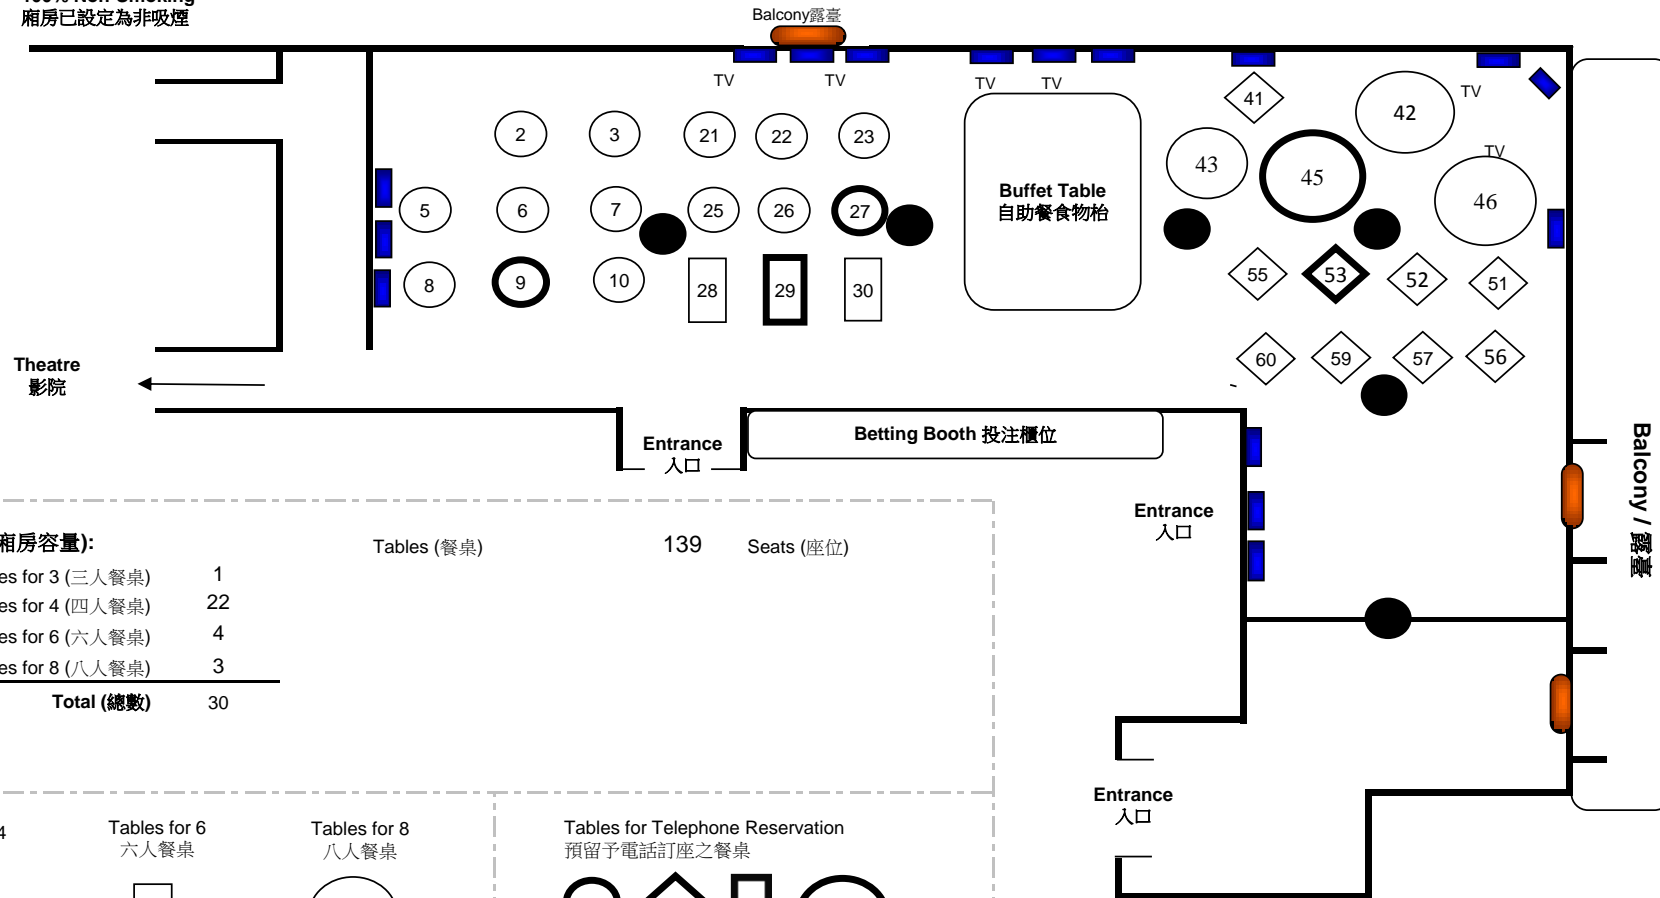

Double Haven (Buffet) (On-course) - Shatin Clubhouse 4/F 旺灣樓(自助餐)(正場) - 沙田會所四樓

100% Non-Smoking
 廂房已設定為非吸煙

Capacities (廂房容量):

Tables (餐桌)	139	Seats (座位)
Tables for 3 (三人餐桌)	1	
Tables for 4 (四人餐桌)	22	
Tables for 6 (六人餐桌)	4	
Tables for 8 (八人餐桌)	3	
Total (總數)	30	

*This floor plan is for reference only (此平面圖只供參考)
 Last Update on 7 August, 2019