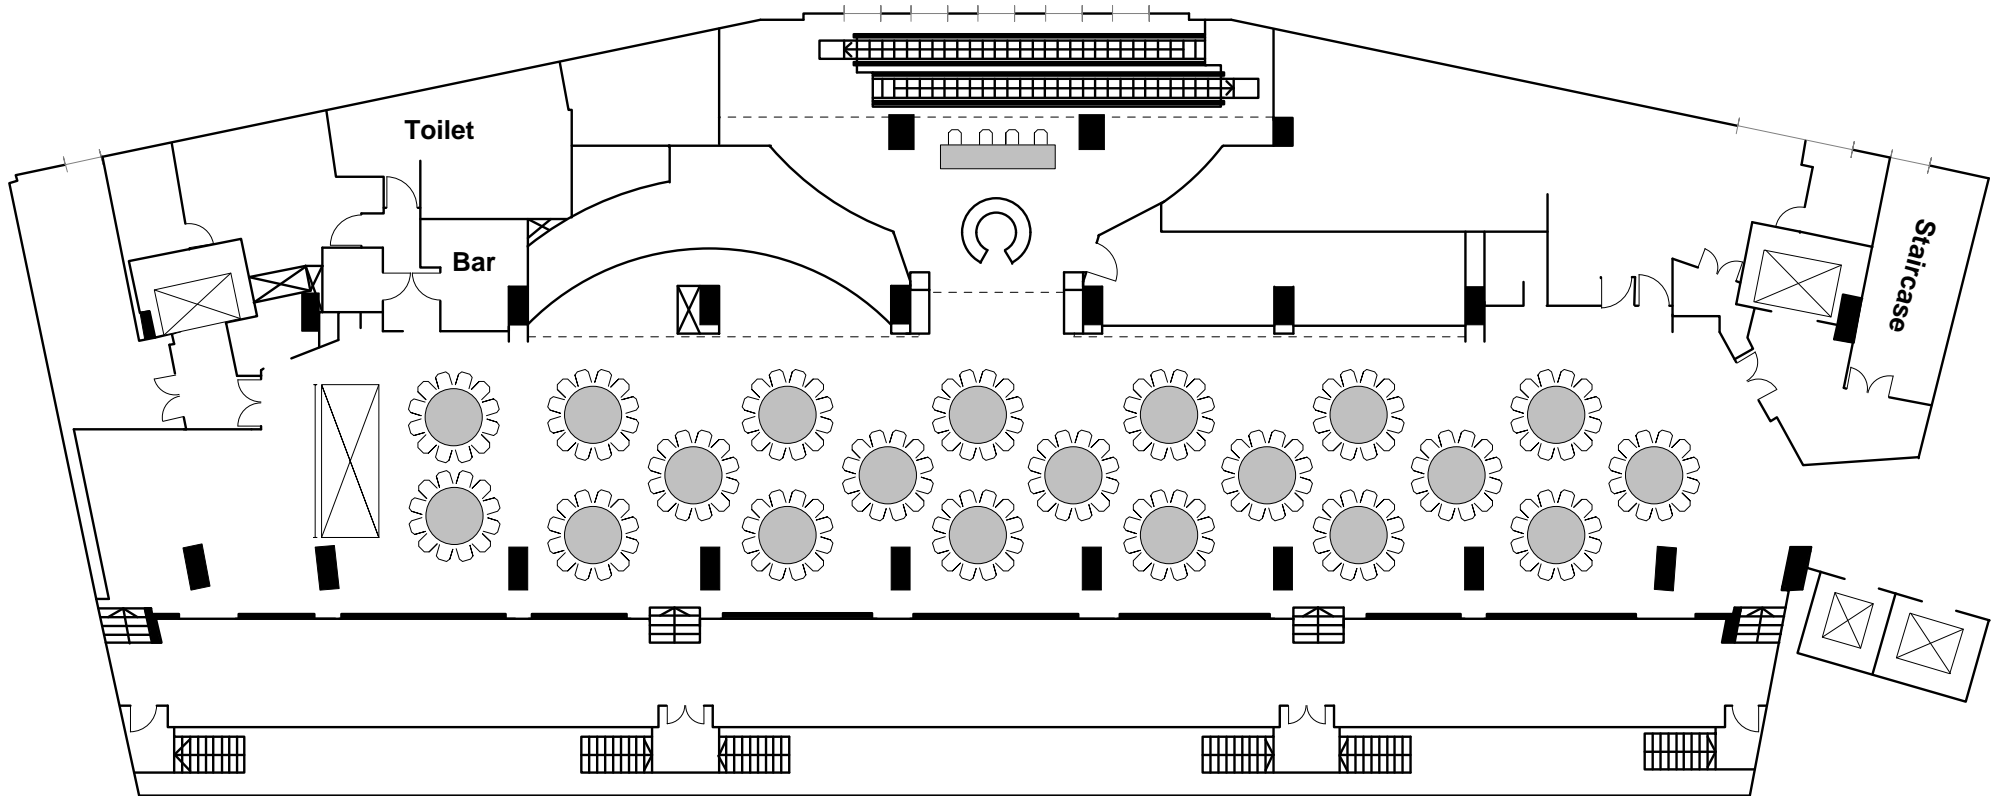

OB3 Owners Box, 3/F

3/F, Members Stand I, Happy Valley Racecourse

跑馬地馬場會員看台一座三樓

馬主廂房

Capacity: 20 round tables

廂房容量: 20 圓桌