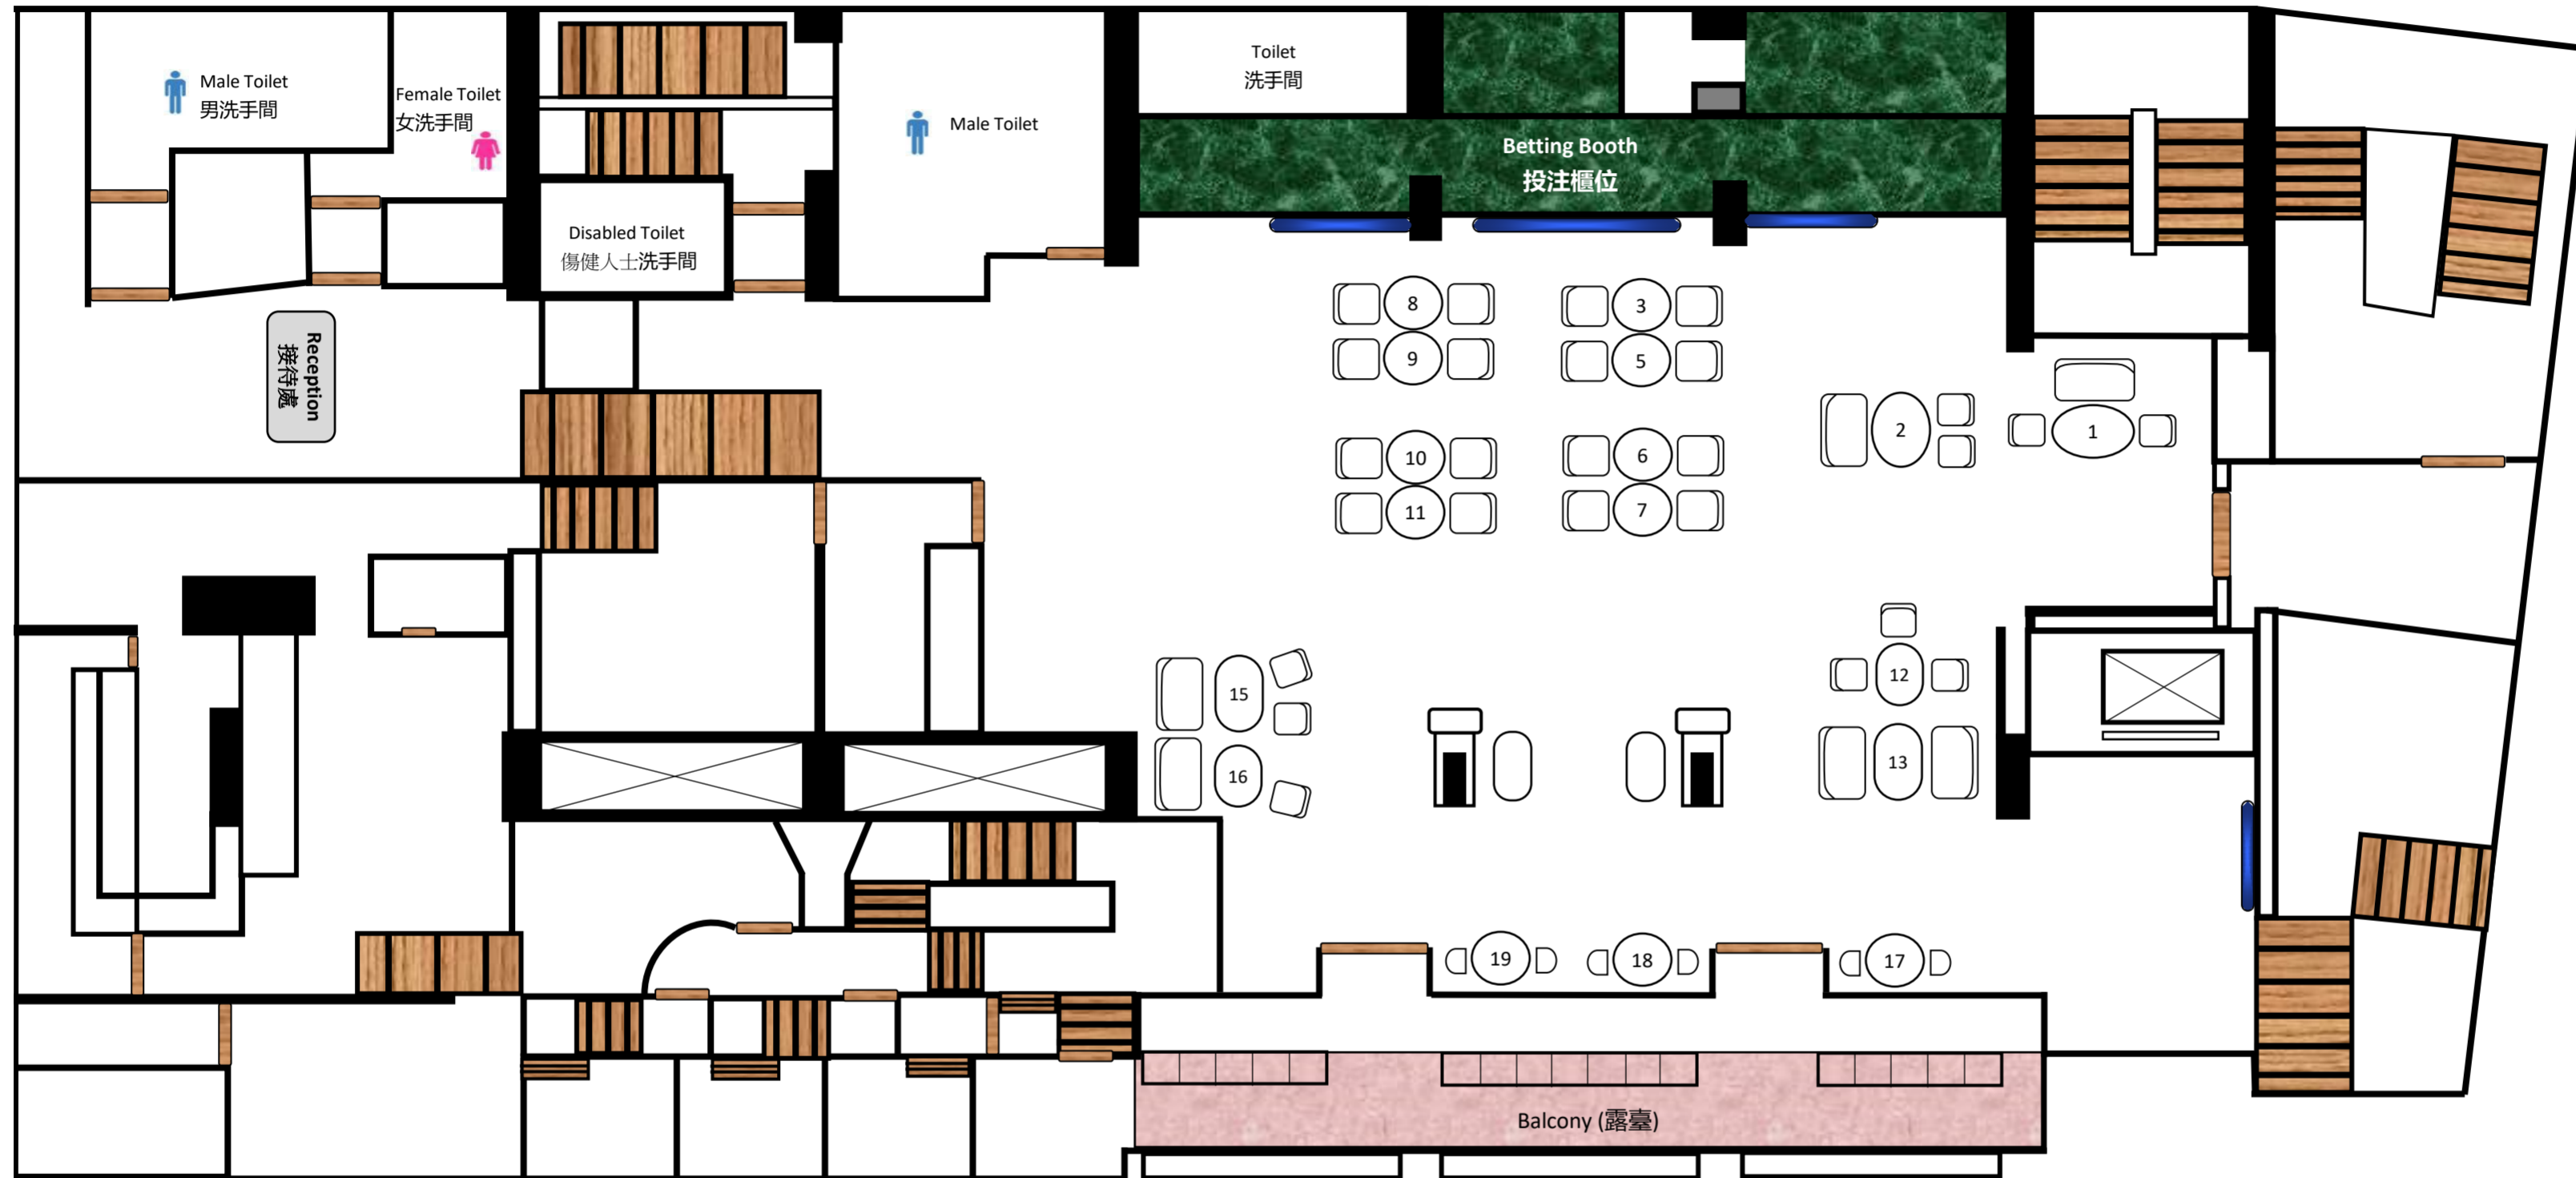

E105 Lounge (Light buffet with free flow of beverage) - Happy Valley Racecourse Members Stand II 1F
 E105廂房(輕盈自助餐配合無限暢飲飲料)-跑馬地馬場會員看台第二座一樓

 100% Non-Smoking
 廂房已設定為非吸煙

<p>Capacities (廂房容量):</p> <p>17 Tables (餐桌) 44 Seats (座位)</p> <p>Table Distribution (餐桌分佈)</p> <table border="1"> <tr> <td>Tables for 2 (二人餐桌)</td> <td>11</td> </tr> <tr> <td>Tables for 3 (三人餐桌)</td> <td>2</td> </tr> <tr> <td>Tables for 4 (四人餐桌)</td> <td>4</td> </tr> <tr> <td>Total (總數)</td> <td>17</td> </tr> </table>	Tables for 2 (二人餐桌)	11	Tables for 3 (三人餐桌)	2	Tables for 4 (四人餐桌)	4	Total (總數)	17	<p>  Tables for 2 二人餐桌 </p> <p>  Tables for 3 三人餐桌 </p> <p>  Tables for 4 四人餐桌 </p>	<p>  Staircase (樓梯) </p> <p>  Door (門) </p> <p>  Wall (牆壁) </p> <p>  Lift (升降機) </p> <p>  TV (電視) </p>
Tables for 2 (二人餐桌)	11									
Tables for 3 (三人餐桌)	2									
Tables for 4 (四人餐桌)	4									
Total (總數)	17									

*This floor plan is for reference only (此平面圖只供參考)
 Last Update on 11 Sep 2024