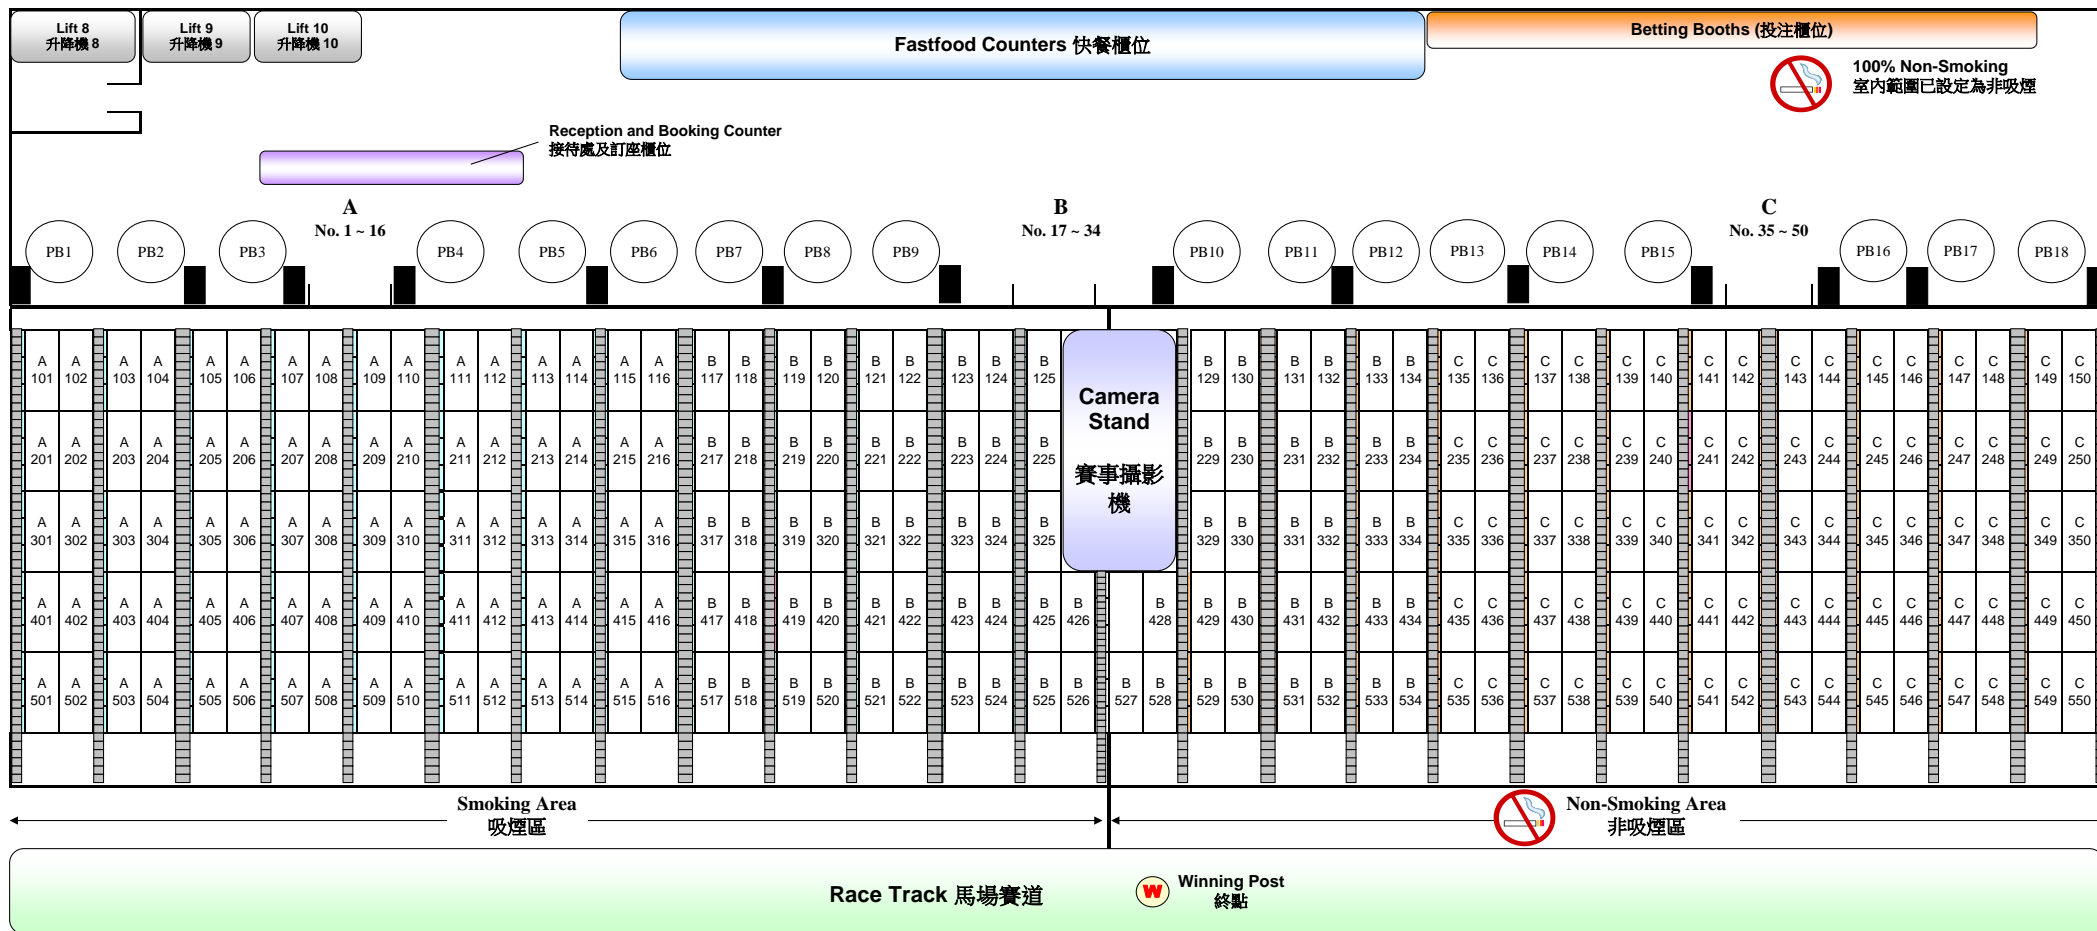

Private Booths & Loges - HV Racecourse Members Stand II 2/F

私用廂座及廂座 - 跑馬地馬場會員看台第二座二樓

Loge Capacities: 240 Seats
廂座可容納人數 240 座位

** (Each number contains 1 seat only.)
** (每個座位編號等於一個位)

Private Booths Capacities: 18 Tables 71 Seats
私用廂座可容納人數 18 餐桌 71 座位

*All tables are for telephone Reservation
*所有餐桌只供電話訂座

* Please note that some tables / seats have been reserved as Seasonal Table
*請注意部分餐桌已被優先預訂