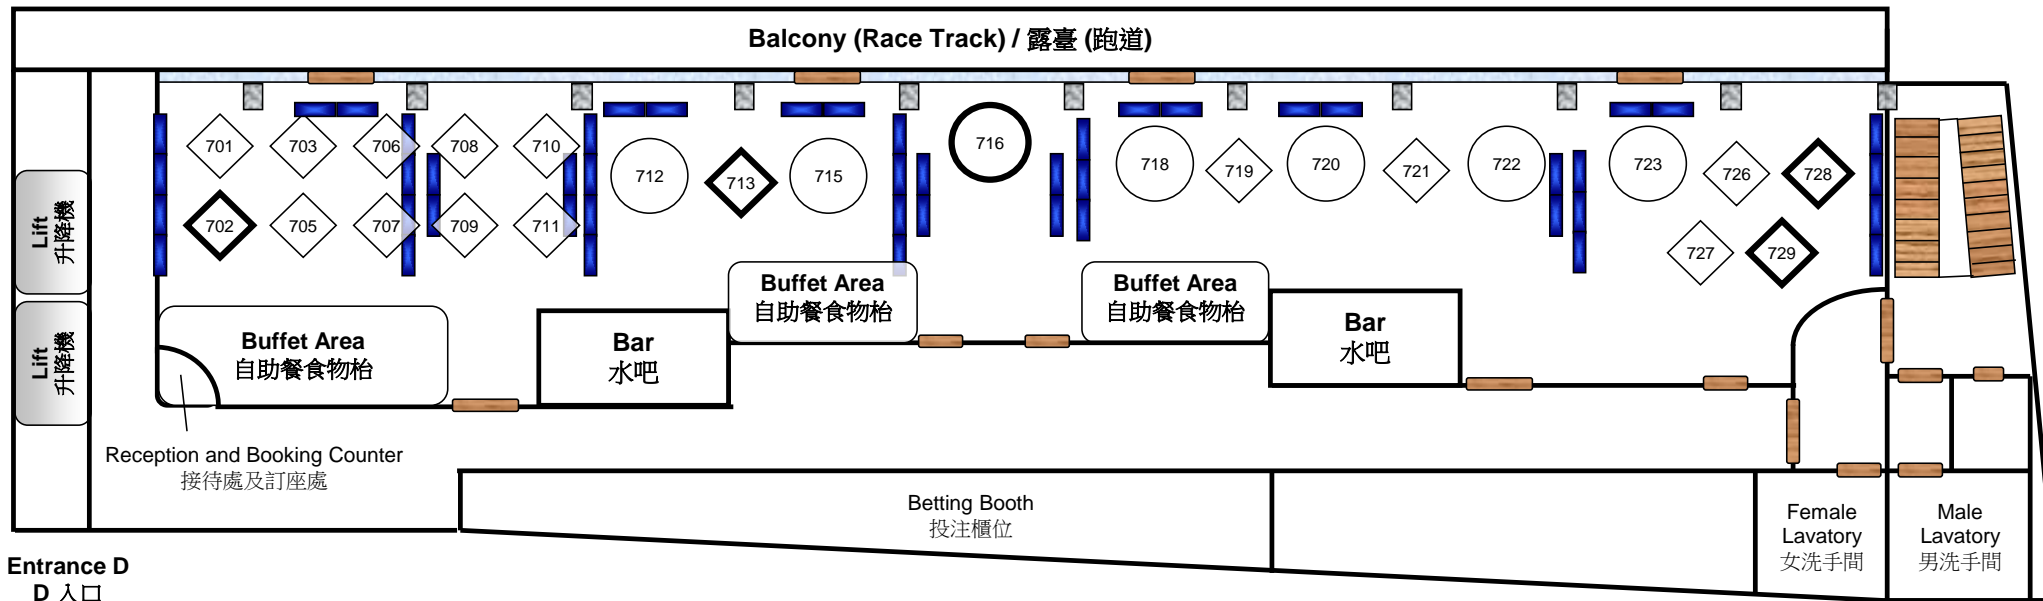

MB7 Members Box 7/F - Happy Valley Racecourse Members Stand III 7/F

會員廂房七樓 (自助餐) - 跑馬地馬場會員看台第三座七樓

 100% Non-Smoking
廂房已設定為非吸煙

*TV setting is for reference
*電視位置僅供參考

<p>Capacities (廂房容量) 24 Tables (餐桌) 110 Seats (座位)</p> <p>Table Distribution (餐桌分佈) Tables for 4 (四人餐桌) 17 Tables for 6 (六人餐桌) 7 Total (總數) 24</p>	 <p>Table for 4 四人餐桌</p> <p>Table for 6 六人餐桌</p> <p>Tables for Telephone Reservation 預留予電話訂座之餐桌</p> <p>* Please note that some tables have been reserved as Seasonal Table *請注意部分餐桌已被優先預訂</p>	 <p>Pillar (柱位)</p> <p>TV (電視)</p> <p>Window (窗)</p> <p>CIT / SVT (投注寶/自助售票機)</p> <p>Info Touch (資訊通)</p> <p>Door</p> <p>Wall (牆)</p>
<p>TV Legend (電視分佈)</p>	 <p>Live (現場直播)</p> <p>Win / Place (獨贏 / 位置)</p> <p>Quinella Place (位置Q)</p> <p>Quinella (連贏)</p> <p>Win & Winners for all Races / Progressive Win (賽馬結果)</p>	

*This floor plan is for reference only (此平面圖只供參考)
Last Update on 19 August 2020