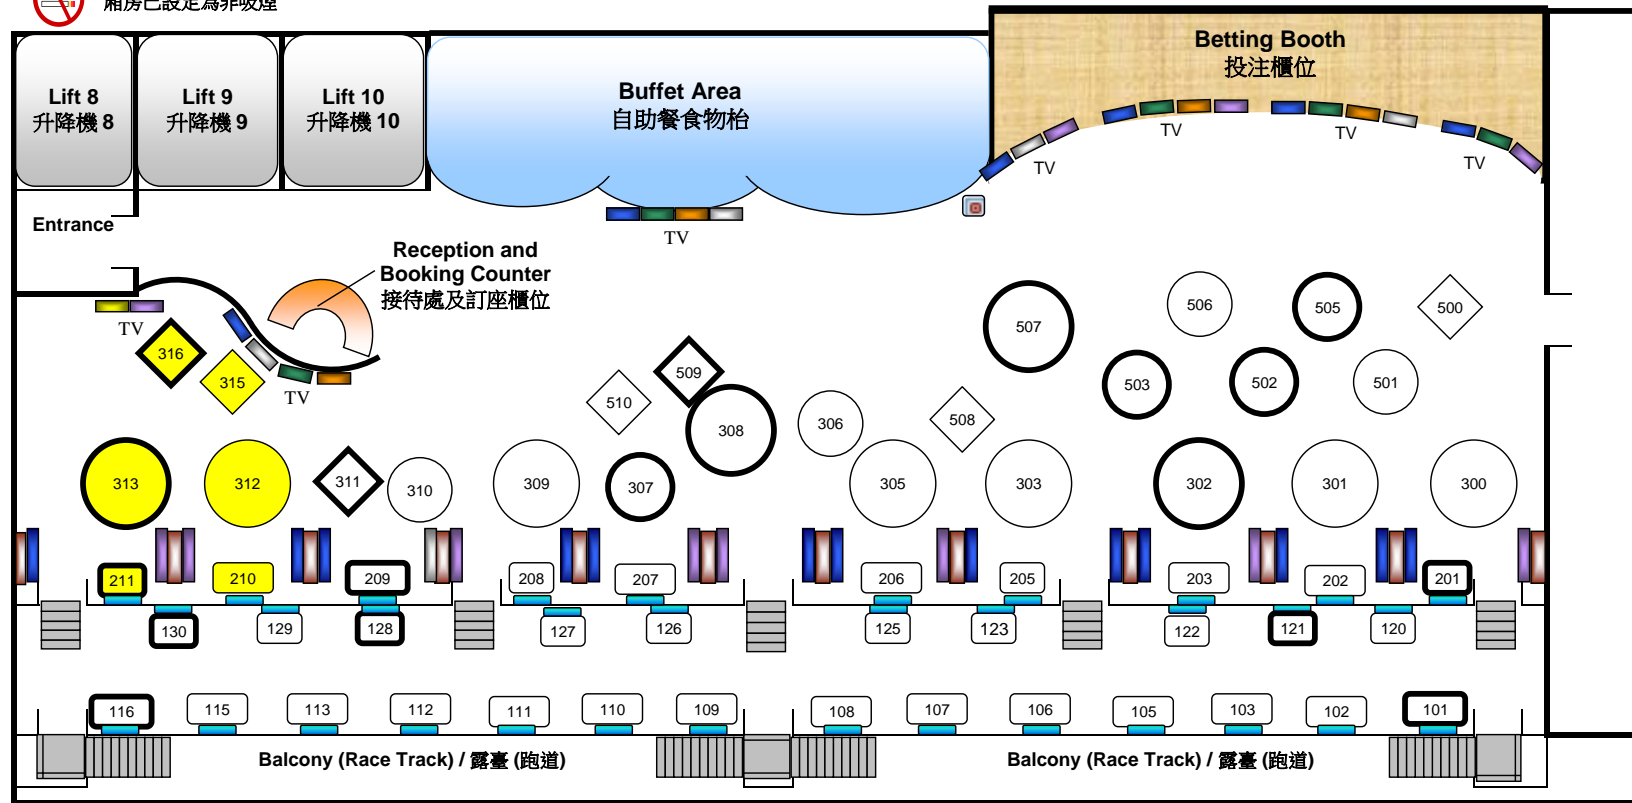

MB3 Members Box 3/F (Home Straight) (Semi-Buffer) - Happy Valley Members Stand II 3/F

會員廂房三樓 (長勝廳) (半自助餐) - 跑馬地會員看台第二座三樓

 100% Non-Smoking
廂房已設定為非吸煙

<p>Capacities (廂房容量): 59 Tables (餐桌) 264 Seats (座位)</p> <p>Table Distribution (餐桌分佈)</p> <table border="1"> <tr> <td>Tables for 2 (二人餐桌)</td> <td>14</td> </tr> <tr> <td>Tables for 4 (四人餐桌)</td> <td>27</td> </tr> <tr> <td>Tables for 6 (六人餐桌)</td> <td>8</td> </tr> <tr> <td>Tables for 8 (八人餐桌)</td> <td>10</td> </tr> <tr> <td>Total (總數)</td> <td>59</td> </tr> </table>	Tables for 2 (二人餐桌)	14	Tables for 4 (四人餐桌)	27	Tables for 6 (六人餐桌)	8	Tables for 8 (八人餐桌)	10	Total (總數)	59	<p></p> <p>Table for 2 二人餐桌 Table for 4 四人餐桌 Table for 6 六人餐桌 Table for 8 八人餐桌</p> <p>Tables with real-time English commentary. 提供英文即時旁述之餐桌</p> <p>Tables for Telephone Reservation 預留予電話訂座之餐桌</p>	<p></p> <p>13" LCD (13吋電視)</p> <p>Info-Touch (資訊通)</p> <p>Plasma or LCD TV (電視) Wall (牆壁)</p>
Tables for 2 (二人餐桌)	14											
Tables for 4 (四人餐桌)	27											
Tables for 6 (六人餐桌)	8											
Tables for 8 (八人餐桌)	10											
Total (總數)	59											
<p>* Please note that some tables have been reserved as Seasonal Table * 請注意部分餐桌已被優先預訂</p>												
<p>TV Legend (電視分佈)</p>	<p> Live (現場直播)</p>	<p> Win / Place (獨贏 / 位置)</p>	<p> Quinella Place (位置Q)</p>	<p> Quinella (連贏)</p>	<p> Win & Winners for all Races / Progressive Win (賽馬結果)</p>							

*This floor plan is for reference only (此平面圖只供參考)
Last Update on 16 August 2024