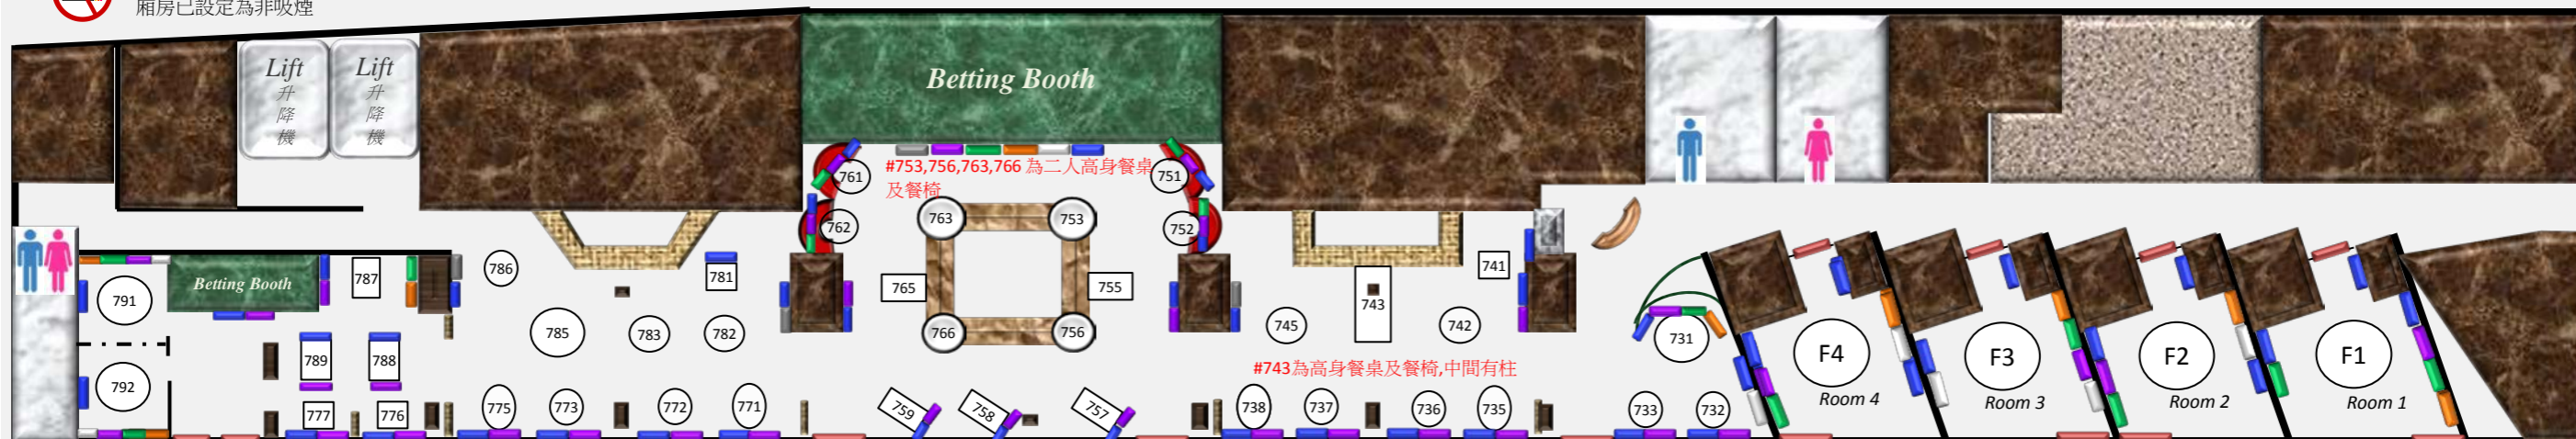

Provincial (Chinese Cuisine) - Happy Valley Racecourse Grandstand 7/F 銅爵居 (中餐) - 跑馬地馬場大看台七樓

100% Non-Smoking
廂房已設定為非吸煙

<p>Capacities (廂房容量):</p> <p>Tables (餐桌) 40 Seats (座位) 177</p> <p>Table Distribution (餐桌分佈)</p> <p>Tables for 2 (二人餐桌) 8 Tables for 4 (四人餐桌) 16 Tables for 5 (五人餐桌) 7 Tables for 6 (六人餐桌) 5 Tables for 8 (八人餐桌) 4 Total (總數) 40</p>	<p>私人廂房 Private Room:</p> <p>1 號私人廂房 Private Room 1 Capacity (可容納人數): 12</p> <p>2 號私人廂房 Private Room 2 Capacity (可容納人數): 12</p> <p>3 號私人廂房 Private Room 3 Capacity (可容納人數): 12</p> <p>4 號私人廂房 Private Room 4 Capacity (可容納人數): 12</p>	<p>Table for 2 Table for 4 四人餐桌 Table for 5 Table for 6 Table for 8</p> <p>*All tables are for telephone Reservation *所有餐桌只供電話訂座</p>	<p> Lavatory 洗手間</p> <p> Door 門</p> <p> Service Station 工作檯</p> <p> SVT</p> <p> Screen 間隔</p>				
<p>TV Legend (電視分佈)</p>	<p> Live 現場直播</p>	<p> Win / Place 獨贏 / 位置</p>	<p> Quinella Place 位置Q</p>	<p> Quinella 連贏</p>	<p> Composite Win 組合獨贏</p>	<p> Win & Winners for all Races / Progressive Win 賽馬結果</p>	<p> Trainers & Jockey 騎練配對</p>