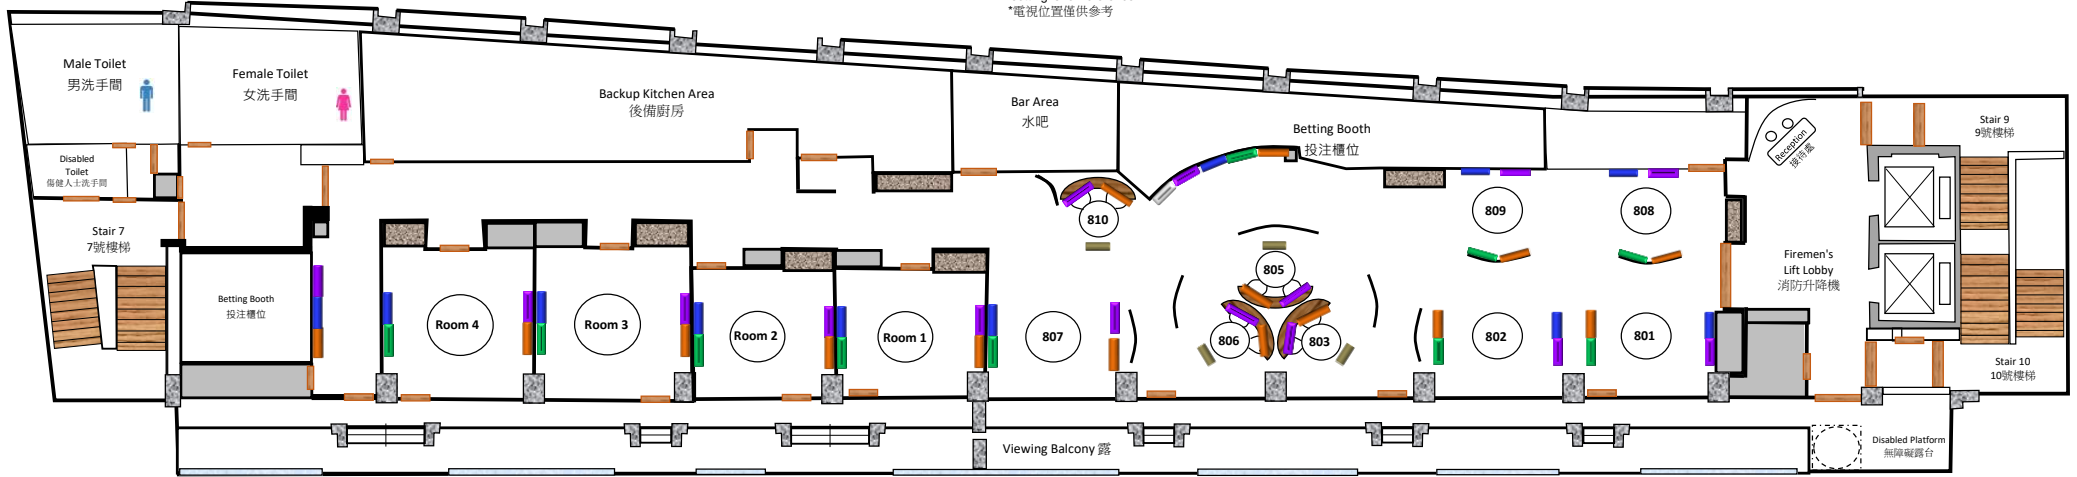

**Topaz 8 (Chinese Cuisine) - Happy Valley Racecourse Members Stand III 8/F**  
**觀星圃八樓 (中菜) - 跑馬地馬場會員看台第三座八樓**

100% Non-Smoking  
 廂房已設定為非吸煙

\*TV setting is for reference  
 \*電視位置僅供參考

<p><b>Capacities (廂房容量):</b></p> <p>9 Tables (餐桌)                  48 Seats (座位)</p> <p><b>Table Distribution (餐桌分佈)</b></p> <p>Tables for 4 (四人餐桌) 4                  Tables for 6 (六人餐桌) 4                  Tables for 8 (八人餐桌) 1  <b>Total (總數) 9</b></p>	<p><b>私用廂房 Private Room:</b></p> <p>1號私用廂房                  Private Room 1                  Capacity (可容納人數): 8</p> <p>2號私用廂房                  Private Room 2                  Capacity (可容納人數): 8</p> <p>3號私用廂房                  Private Room 3                  Capacity (可容納人數): 10</p> <p>4號私用廂房                  Private Room 4                  Capacity (可容納人數): 10</p>	<p>Tables for 4 四人餐桌</p> <p>Tables for 6 六人餐桌</p> <p>Tables for 8 八人餐桌</p> <p>Tables for 10 十人餐桌</p> <p>Tables for Telephone Reservation                  預留予電話訂座之餐桌</p>	<p>Door (門)</p> <p>Coffee Table (茶几)</p> <p>Pillar (柱位)</p> <p>Lift (升降機)</p> <p>Service Station (服務枱)</p> <p>Window (窗)</p> <p>Stairs (樓梯)</p> <p>Sofa (沙發)</p>			
TV Legend (電視分佈)	Live (現場直播)	Win / Place (獨贏 / 位置)	Quinella Place (位置Q)	Quinella (連贏)	Win & Winners for all Races / Progressive Win (賽馬結果)	HD Channel

\*This floor plan is for reference only (此平面圖只供參考)  
 Last Update on 06 August, 2024