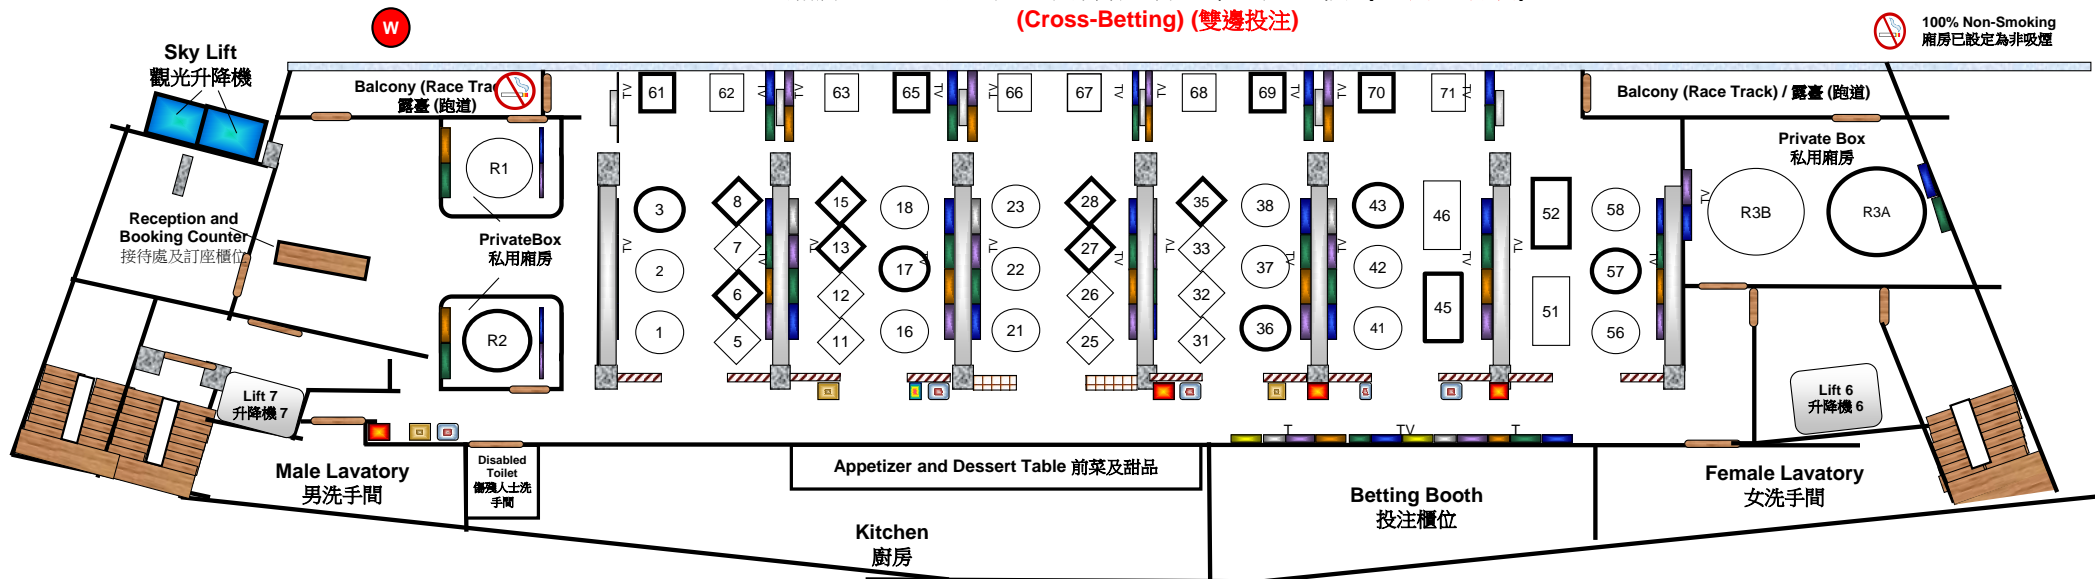

Box E711 - Happy Valley Racecourse Members Stand I (Asian Buffet)

廂房 E711 - 跑馬地馬場會員看台第一座七樓 (亞洲自助餐)

(Cross-Betting) (雙邊投注)

Capacities (廂房容量):

52 Tables (餐桌)
272 Seats (座位)

Table Distribution (餐桌分佈)

Tables for 4 (四人餐桌)	26
Tables for 6 (六人餐桌)	22
Tables for 8 (八人餐桌)	2
Tables for 10 (十人餐桌)	2
Total (總數)	52

* Please note that some tables have been reserved as Seasonal Table
* 請注意部分餐桌已被優先預訂

TV Legend (電視分佈)