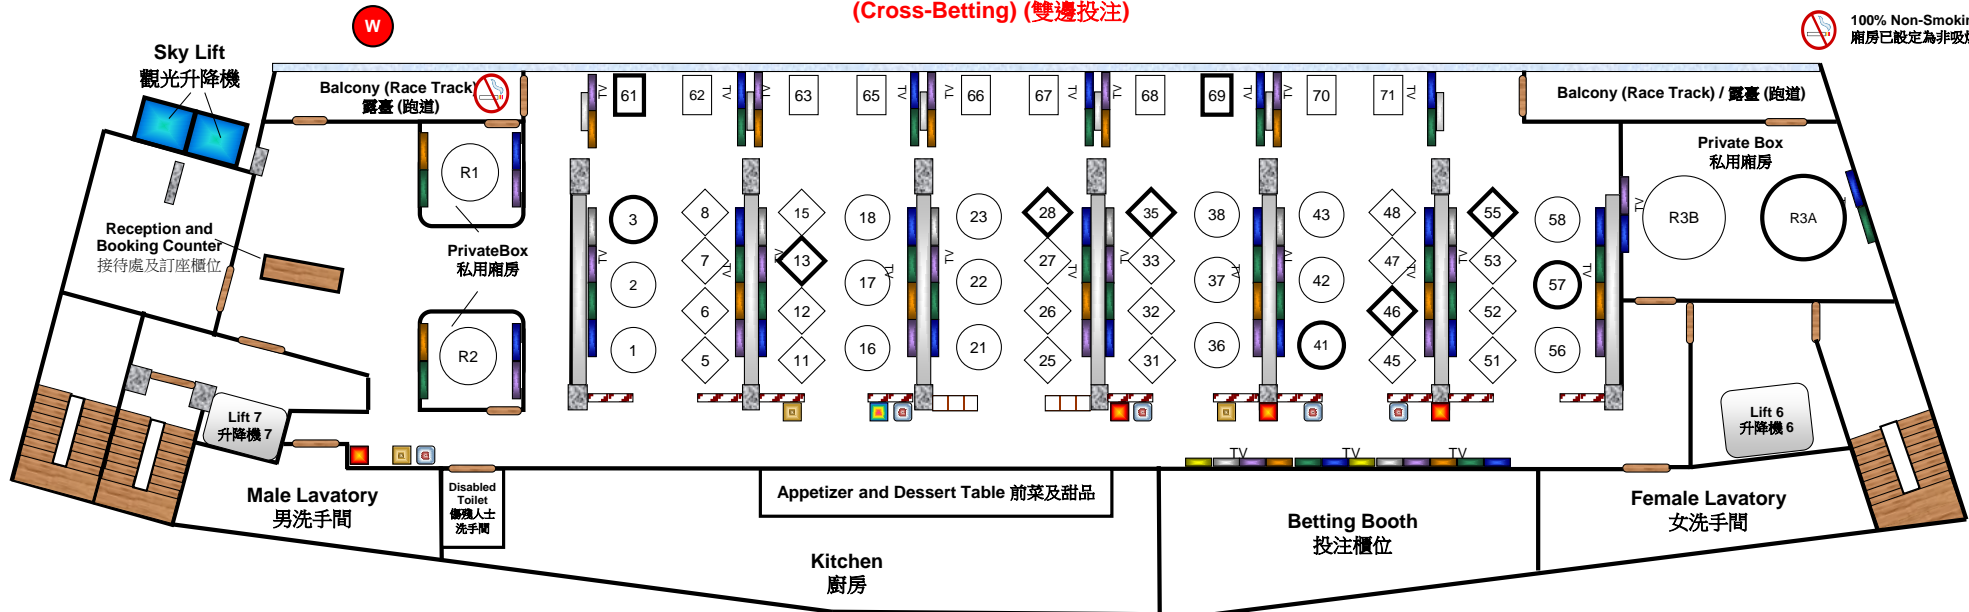

**Box E711 - Happy Valley Racecourse Members Stand I (Asian Buffet)**  
**廂房 E711 - 跑馬地馬場會員看台第一座七樓 (亞洲自助餐)**  
**(Cross-Betting) (雙邊投注)**

100% Non-Smoking  
 廂房已設定為非吸煙

**Capacities (廂房容量):**

56 Tables (餐桌)  
 280 Seats (座位)

**Table Distribution (餐桌分佈)**

Tables for 4 (四人餐桌)	34
Tables for 6 (六人餐桌)	18
Tables for 8 (八人餐桌)	2
Tables for 10 (十人餐桌)	2
<b>Total (總數)</b>	<b>56</b>

\* Please note that some tables have been reserved as Seasonal Table  
 \*請注意部分餐桌已被優先預訂

- Window (窗)
- Door (門)
- Info Touch (資訊通)
- TV (電視)
- CIT (投注寶)
- Screen (間隔)
- SVT (自助售票機)
- Pillar (柱位)
- MTBT (全能投注機)
- Wine Display (酒櫃)

**TV Legend (電視分佈)**

- Live (現場直播)
- Win / Place (獨贏 / 位置)
- Quinella Place (位置Q)
- Quinella (連贏)
- Win & Winners for all Races
- Trio / First 4 / Double (單T / 四連環 / 孖寶)