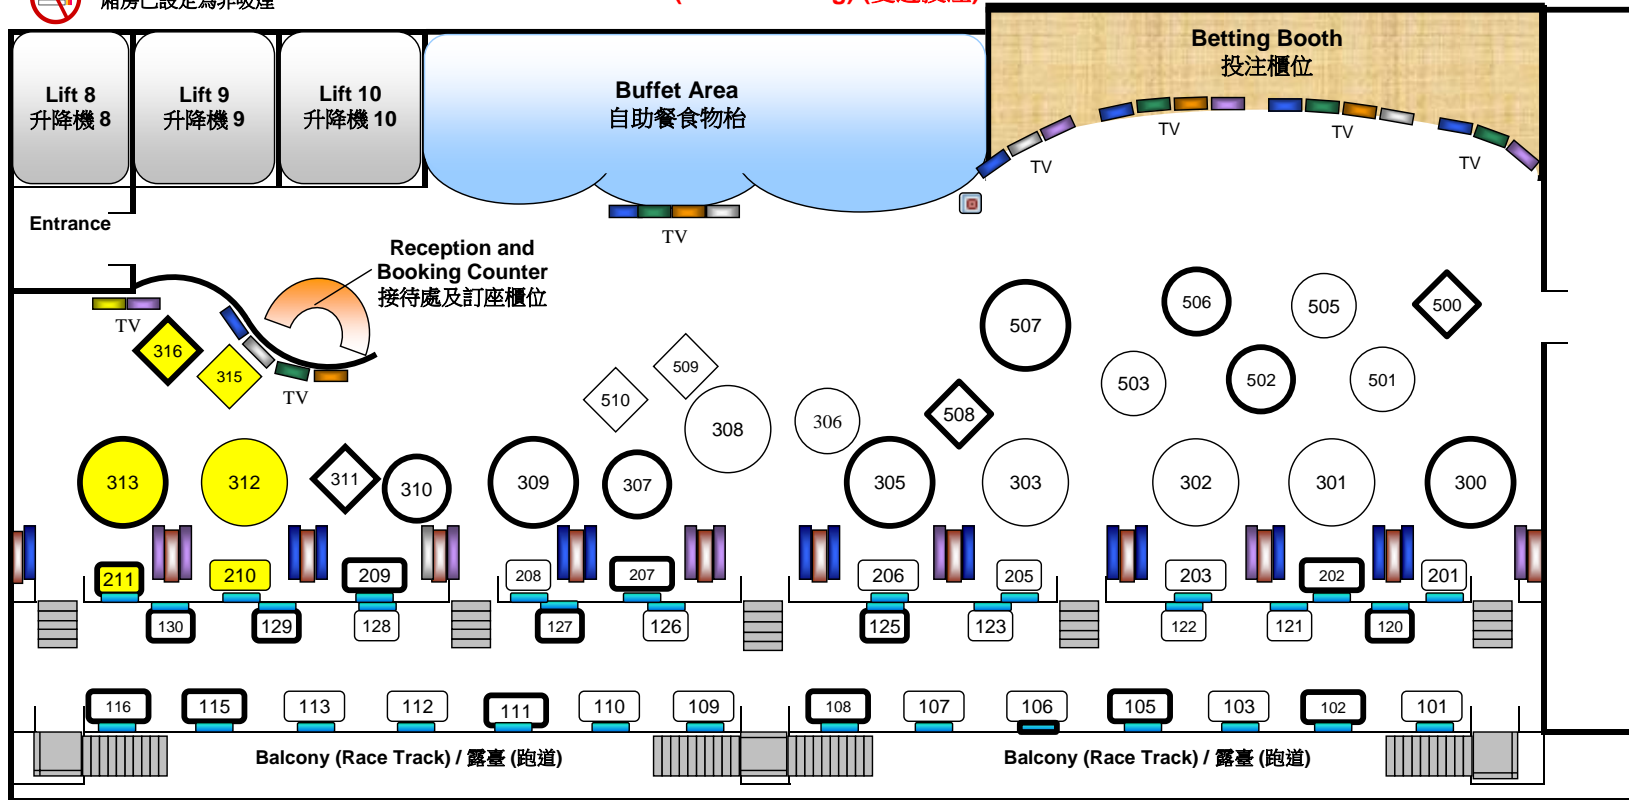

MB3 Members Box 3/F (Home Straight) (Semi-Buffer) - Happy Valley Racecourse Members Stand II 3/F

會員廂房三樓（長勝廳）（半自助餐）- 跑馬地馬場會員看台第二座三樓

(Cross-Betting) (雙邊投注)

100% Non-Smoking
廂房已設定為非吸煙

<p>Capacities (廂房容量): 59 Tables (餐桌) 264 Seats (座位)</p> <p>Table Distribution (餐桌分佈)</p> <table border="1"> <tr> <td>Tables for 2 (二人餐桌)</td> <td>14</td> </tr> <tr> <td>Tables for 4 (四人餐桌)</td> <td>27</td> </tr> <tr> <td>Tables for 6 (六人餐桌)</td> <td>8</td> </tr> <tr> <td>Tables for 8 (八人餐桌)</td> <td>10</td> </tr> <tr> <td>Total (總數)</td> <td>59</td> </tr> </table>	Tables for 2 (二人餐桌)	14	Tables for 4 (四人餐桌)	27	Tables for 6 (六人餐桌)	8	Tables for 8 (八人餐桌)	10	Total (總數)	59	<p>Table for 2 (二人餐桌) Table for 4 (四人餐桌) Table for 6 (六人餐桌) Table for 8 (八人餐桌)</p> <p>Tables with real-time English commentary. (提供英文即時旁述之餐桌)</p> <p>Tables for Telephone Reservation (預留予電話訂座之餐桌)</p>	<p>13" LCD (13吋電視)</p> <p>Info-Touch (資訊通)</p> <p>Plasma or LCD TV (幕視)</p>
Tables for 2 (二人餐桌)	14											
Tables for 4 (四人餐桌)	27											
Tables for 6 (六人餐桌)	8											
Tables for 8 (八人餐桌)	10											
Total (總數)	59											
<p>* Please note that some tables have been reserved as Seasonal Table * 請注意部分餐桌已被優先預訂</p>												
<p>TV Legend (電視分佈)</p>	<p>Live (現場直播)</p> <p>Win / Place (獨贏 / 位置)</p>	<p>Quinella Place (位置Q)</p> <p>Quinella (連贏)</p>	<p>Win & Winners for all Races / Progressive Win (賽馬結果)</p>									

*This floor plan is for reference only (此平面圖只供參考)
Last Update on 06 August 2024