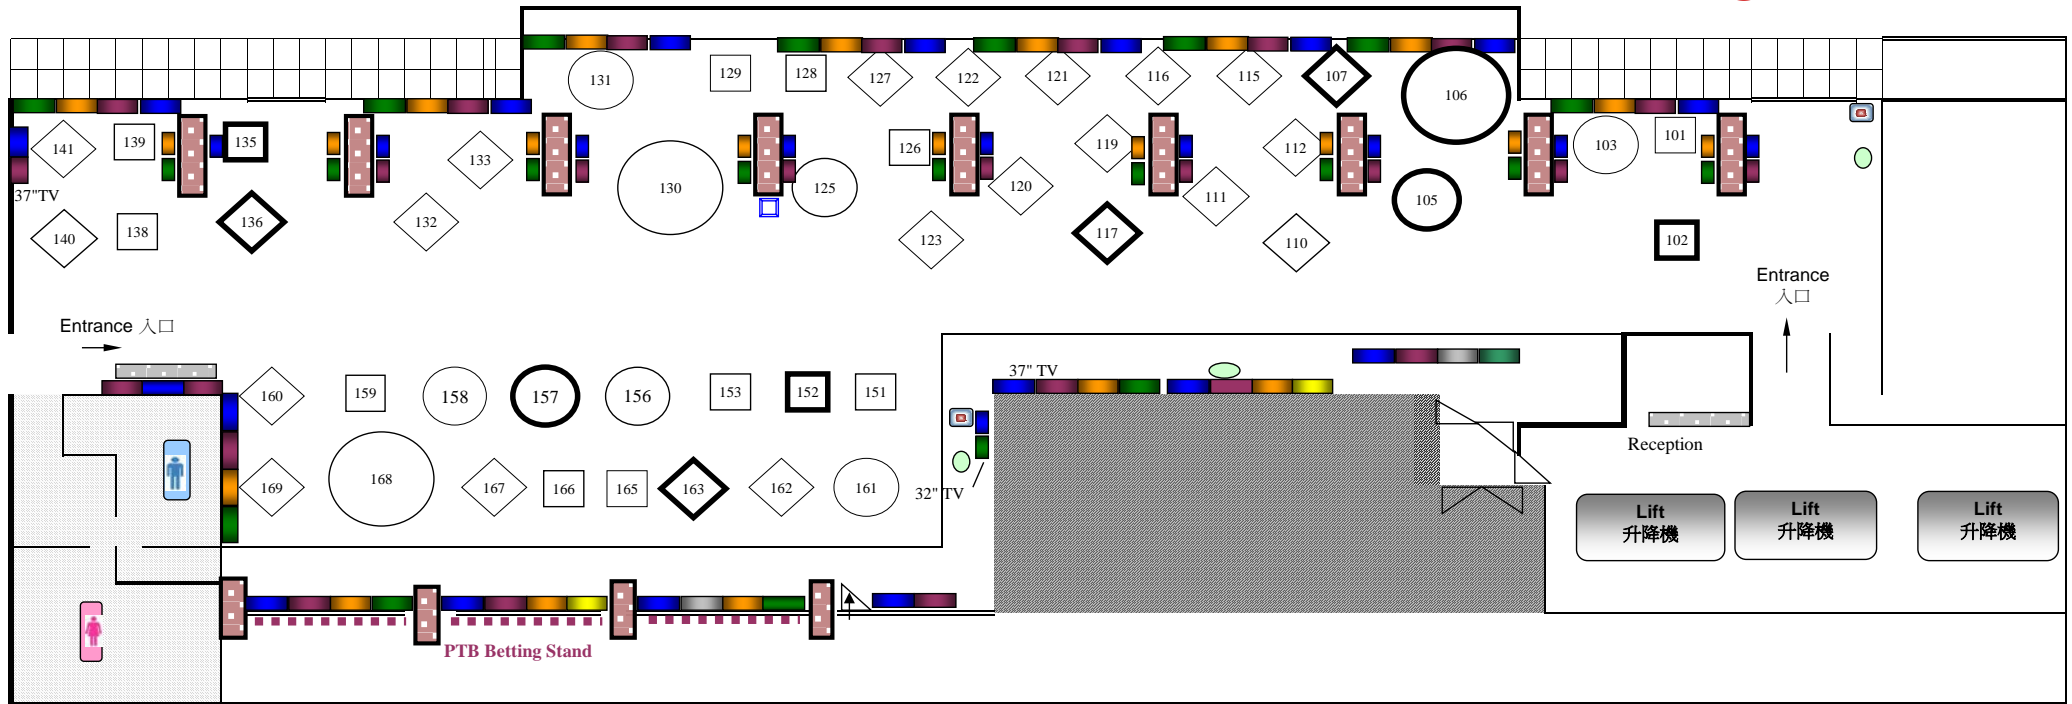

MB7 Members Box 7/F (Winning Post) (Chinese Cusine) - Happy Valley Racecourse Members Stand II 7/F

會員廂房七樓 (會賢廳)(中餐) - 跑馬地馬場會員看台第二座七樓

(Cross-Betting) (雙邊投注)

100% Non-Smoking
廂房已設定為非吸煙

Capacities (廂房容量) 48 Tables (餐桌)

192 Seats (座位)

Table Distribution (餐桌分佈)

Tables for 2 (二人餐桌) 14

Tables for 4 (四人餐桌) 23

Tables for 6 (六人餐桌) 8

Tables for 8 (八人餐桌) 3

Total (總數) 48

Table for 2
二人餐桌

Table for 4
四人餐桌

Table for 6
六人餐桌

Table for 8
八人餐桌

Tables for Telephone Reservation
預留予電話訂座之餐桌

* Please note that some tables have been reserved as Seasonal Table

*請注意部分餐桌已被優先預訂

Customer input terminal

Info-Touch
(資訊通)

Self vending terminal
(SVT)

Screen
(屏風)

TV Legend (電視分佈)

Live (現場直播)

Win / Place (獨贏 / 位置)

Quinella Place (位置Q)

Quinella (連贏)

Win & Winners for all Races
/ Progressive Win (賽馬結果)