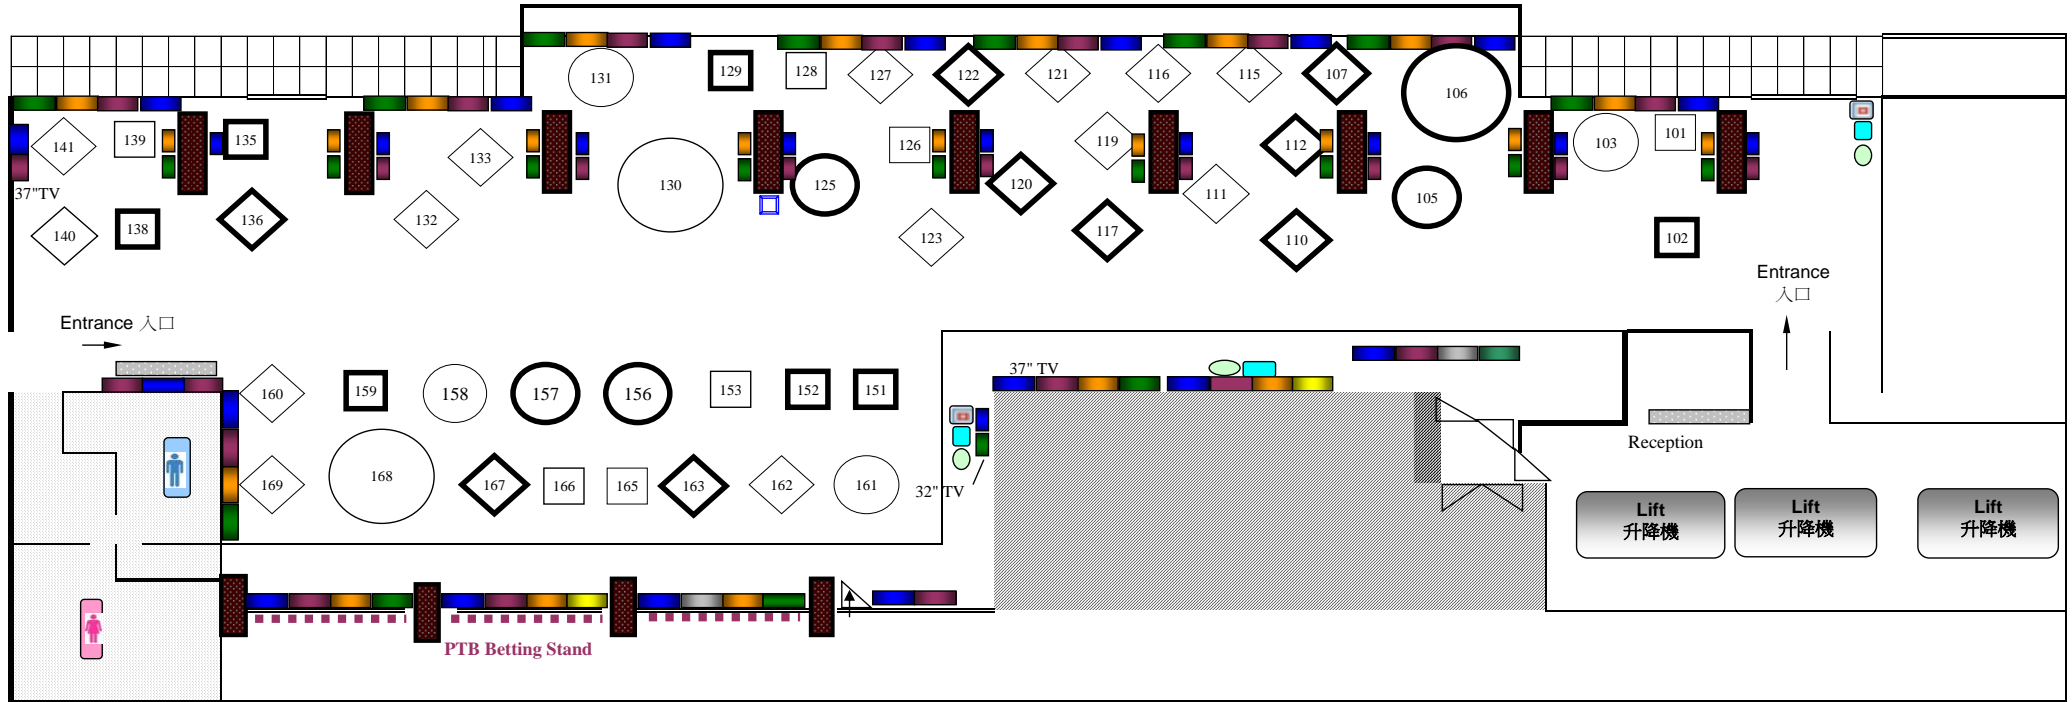

MB7 Members Box 7/F (Winning Post) (Chinese Cusine) - Happy Valley Racecourse Members Stand II 7/F

會員廂房七樓 (會賢廳)(中餐) - 跑馬地馬場會員看台第二座七樓

(Cross-Betting) (雙邊投注)

100% Non-Smoking
廂房已設定為非吸煙

Capacities (廂房容量) 48 Tables (餐桌)

192 Seats (座位)

Table Distribution (餐桌分佈)

Tables for 2 (二人餐桌) 14

Tables for 4 (四人餐桌) 23

Tables for 6 (六人餐桌) 8

Tables for 8 (八人餐桌) 3

Total (總數) 48

* Please note that some tables have been reserved as Seasonal Table

*請注意部分餐桌已被優先預訂

- TB
- Customer input terminal
- Info-Touch (資訊通)
- Self vending terminal (SVT)
- Screen (屏風)

TV Legend (電視分佈)

Live (現場直播)

Win / Place (獨贏 / 位置)

Quinella Place (位置Q)

Quinella (連贏)

Win & Winners for all Races / Progressive Win (賽馬結果)

Exotics & Double (特別彩池)