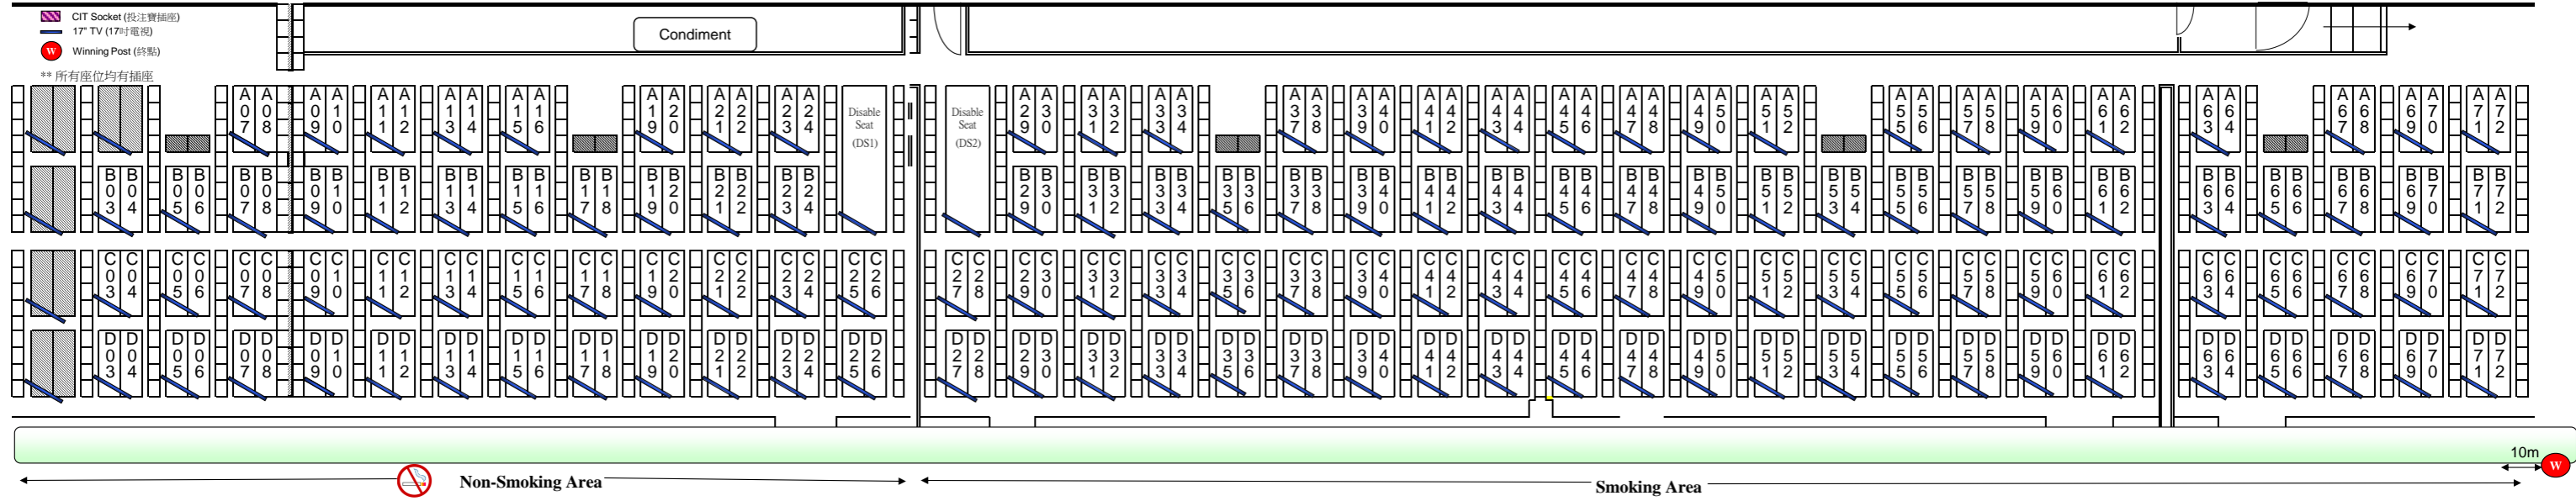

Loges - Sha Tin Racecourse Grandstand I 5/F  
 廂座 - 沙田馬場第一座看台五樓

<p><b>Loge Capacities:</b> 131 Loge 264 Seat (Included 2 Disable Loges / 4 Disable Seats)                  廂座可容納人數 132 廂座 264 座位 (包括2個傷殘人士廂座 / 4個傷殘人士座位)</p>	<p>** (Each number contains 1 seat only.)                  ** (每個座位編號等於一個位)</p>	<p> Tables block for renovation                  受工程影響之廂座</p>	<p>* Please note that some tables have been reserved as Seasonal Table                  *請注意部分餐桌已被優先預訂</p> <p>*All tables are for Telephone Reservation                  *所有餐桌只供電話訂座</p>
--	---	--	--