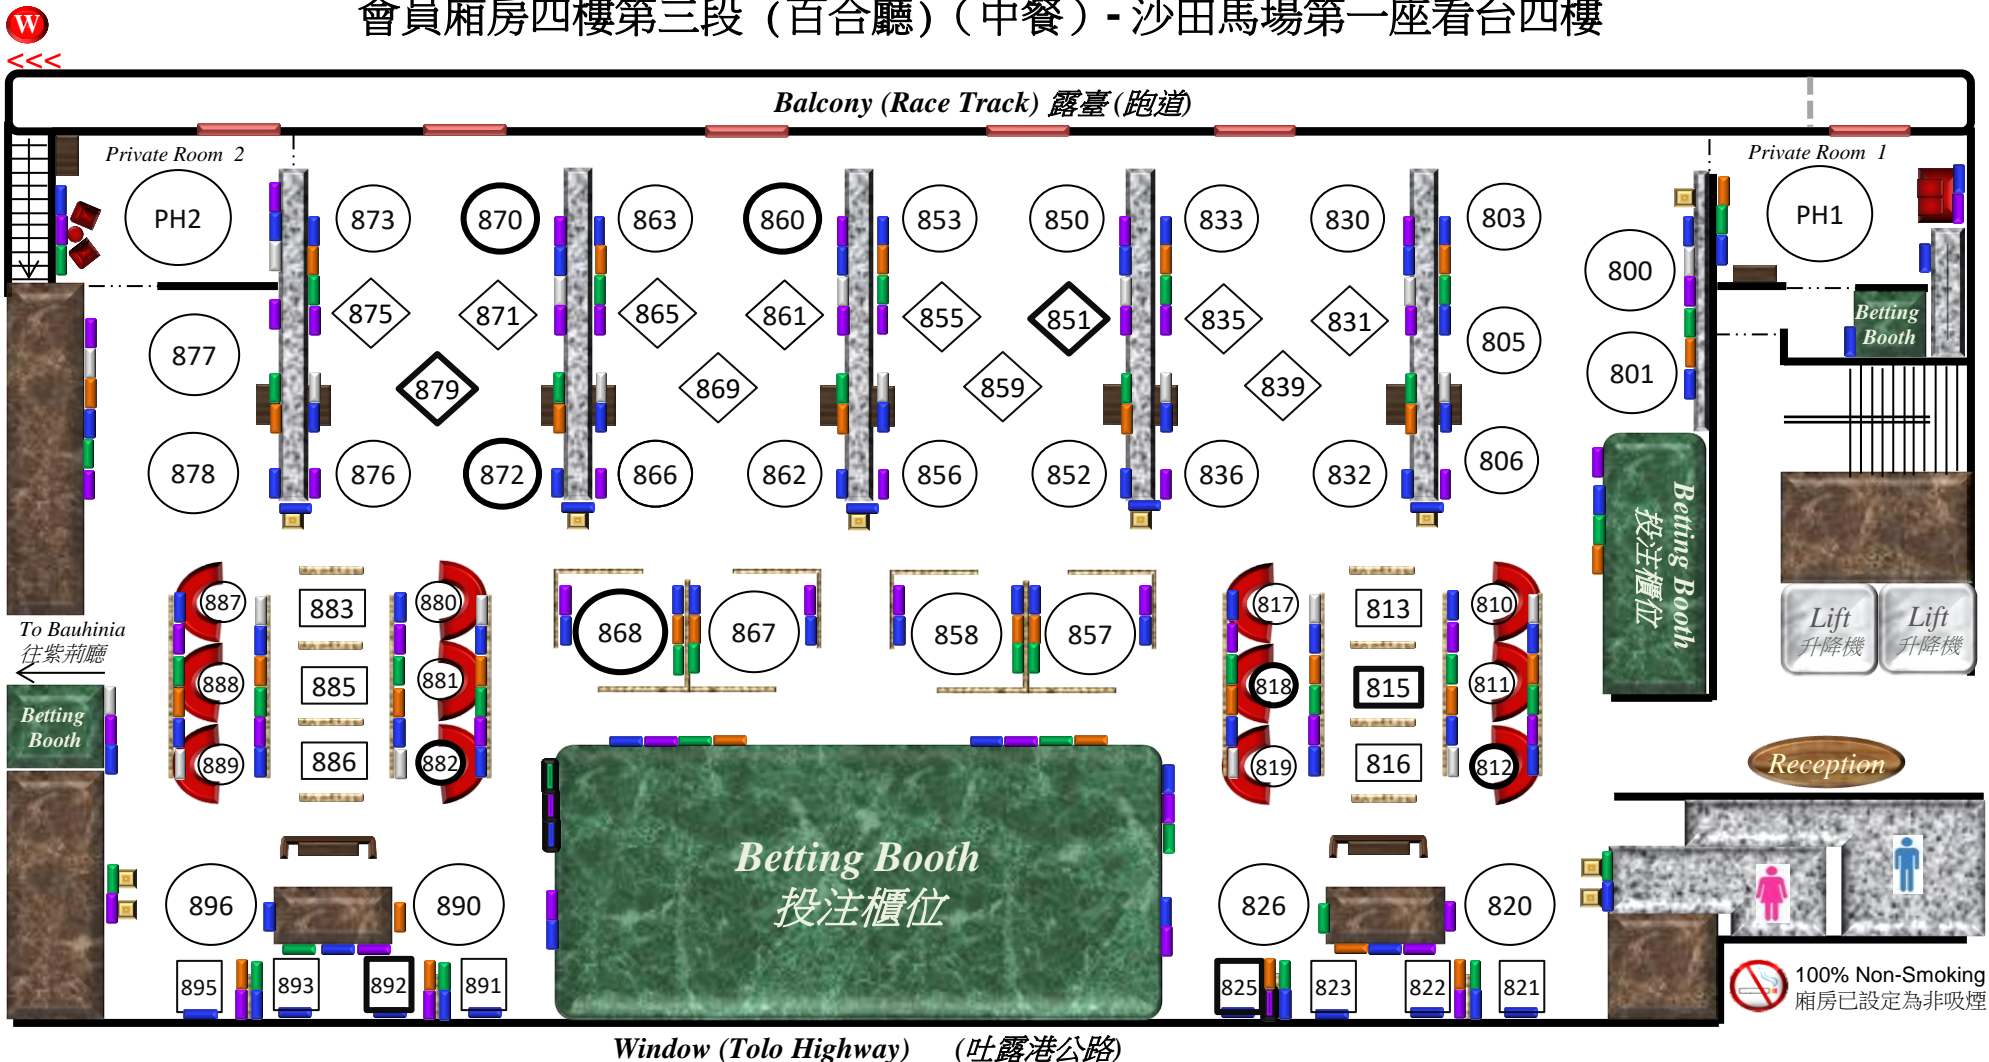

MB4 Members Box 4/F (Section 3 - Pak Hop) (Chinese Cuisine) - Sha Tin Grandstand I 4/F

會員廂房四樓第三段 (百合廳) (中餐) - 沙田馬場第一座看台四樓

Main Area 主廳: Capacities (廂房容量): Tables (餐桌) 69 Seats (座位) 362 Table Distribution (餐桌分佈) Tables for 4 (四人餐桌) 38 Tables for 6 (六人餐桌) 19 Tables for 8 (八人餐桌) 12 Total (總數) 69		Private Room: 私人廂房: 1 號私人廂房 Private Room 1 Capacity (可容納人數): 12 2 號私人廂房 Private Room 2 Capacity (可容納人數): 12		<p>Table for 4 四人餐桌</p> <p>Table for 6 六人餐桌</p> <p>Table for 8 八人餐桌</p> <p>Tables for Telephone Reservation</p> <p>* Please note that some tables have been reserved as Seasonal Table * 請注意部分餐桌已被優先預訂</p>		<p>Lavatory 洗手間</p> <p>Door</p> <p>SVT 自助售票機</p> <p>Service Station 服務檯</p> <p>Screen 間隔</p>	
TV Legend 電視分佈	Live 現場直播	Win / Place 獨贏 / 位置	Quinella Place 位置Q	Quinella 連贏	Trio / First 4 / Double	Win & Winners for all Races / Progressive Win	

*This floor plan is for reference only (此平面圖只供參考)
Last Update on 16 August 2024