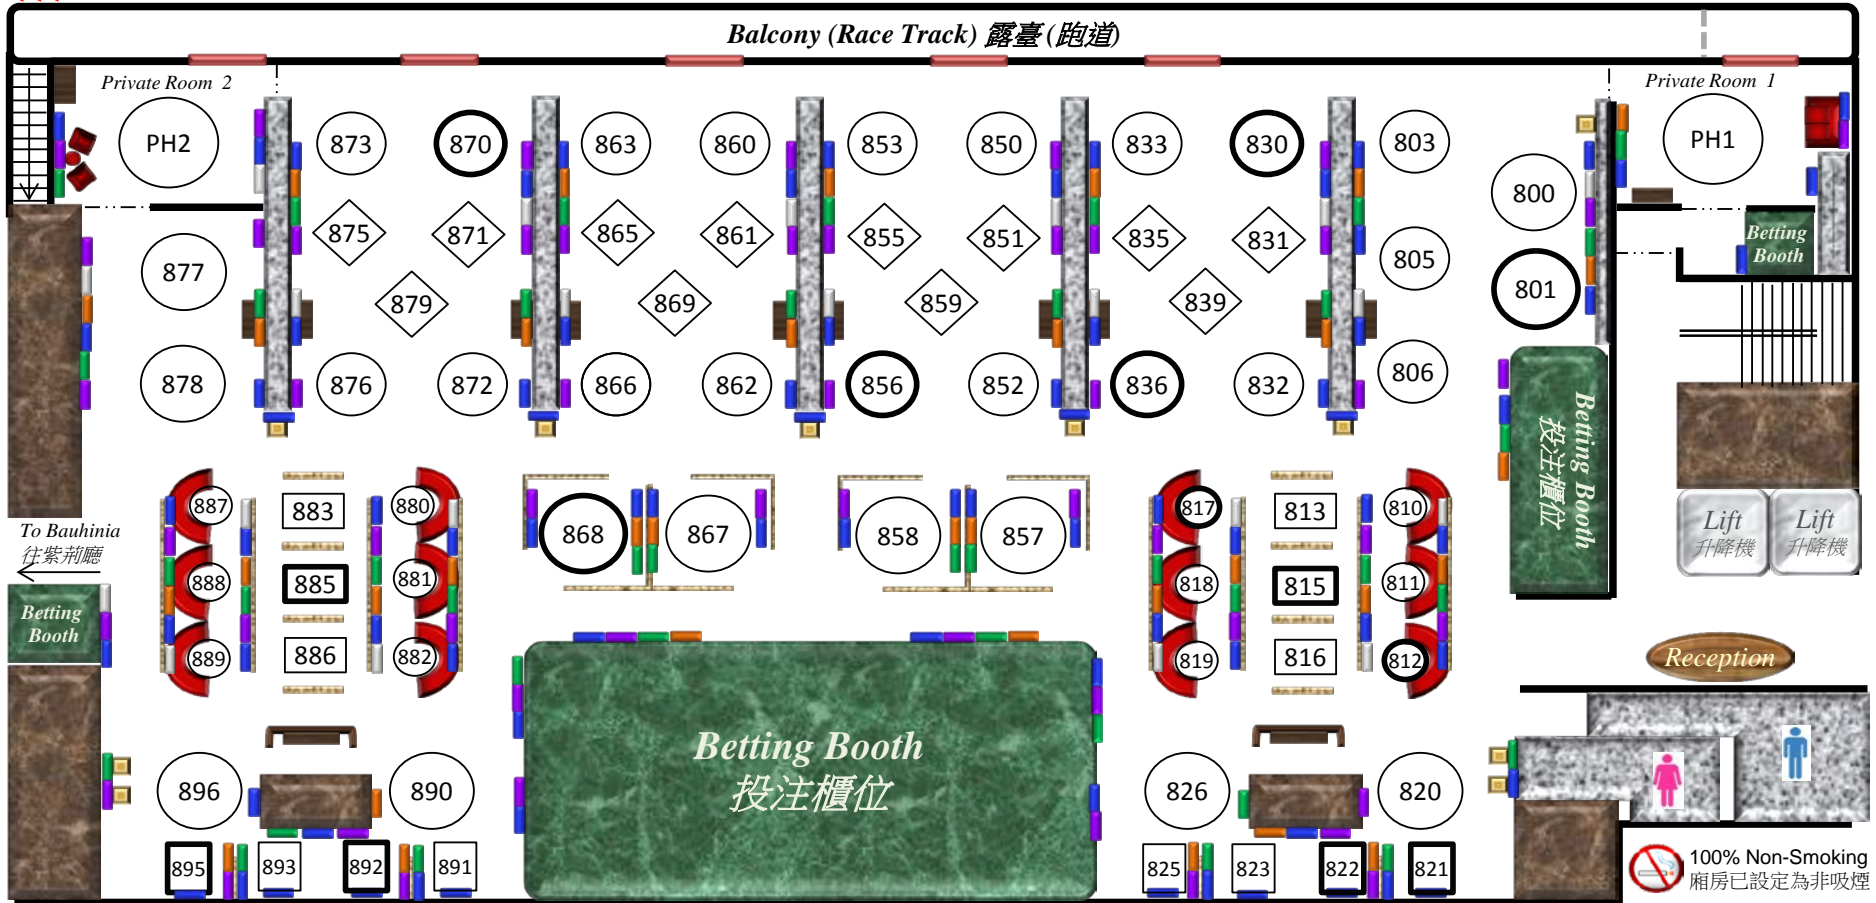

# MB4 Members Box 4/F (Section 3 - Pak Hop) (Chinese Cuisine) - Sha Tin Grandstand I 4/F

## 會員廂房四樓第三段 (百合廳) (中餐) - 沙田馬場第一座看台四樓

<b>Main Area 主廳:</b> <b>Capacities (廂房容量):</b> Tables (餐桌) 69 Seats (座位) 362 <b>Table Distribution (餐桌分佈)</b> Tables for 4 (四人餐桌) 38 Tables for 6 (六人餐桌) 19 Tables for 8 (八人餐桌) 12 Total (總數) 69		<b>Private Room: 私人廂房:</b> 1 號私人廂房 Private Room 1 Capacity (可容納人數): 12 2 號私人廂房 Private Room 2 Capacity (可容納人數): 12		<p>Table for 4 四人餐桌</p> <p>Table for 6 六人餐桌</p> <p>Table for 8 八人餐桌</p> <p>Tables for Telephone Reservation</p> <p>* Please note that some tables have been reserved as Seasonal Table * 請注意部分餐桌已被優先預訂</p>		<p>Lavatory 洗手間</p> <p>Door</p> <p>SVT 自助售票機</p> <p>Service Station 服務檯</p> <p>Screen 間隔</p>	
<b>TV Legend 電視分佈</b>	Live 現場直播	Win / Place 獨贏 / 位置	Quinella Place 位置Q	Quinella 連贏	Trio / First 4 / Double 單T / 四連環 / 孖寶	Win & Winners for all Races / Progressive Win 賽馬結果	

\*This floor plan is for reference only (此平面圖只供參考)  
Last Update on 12 October 2020