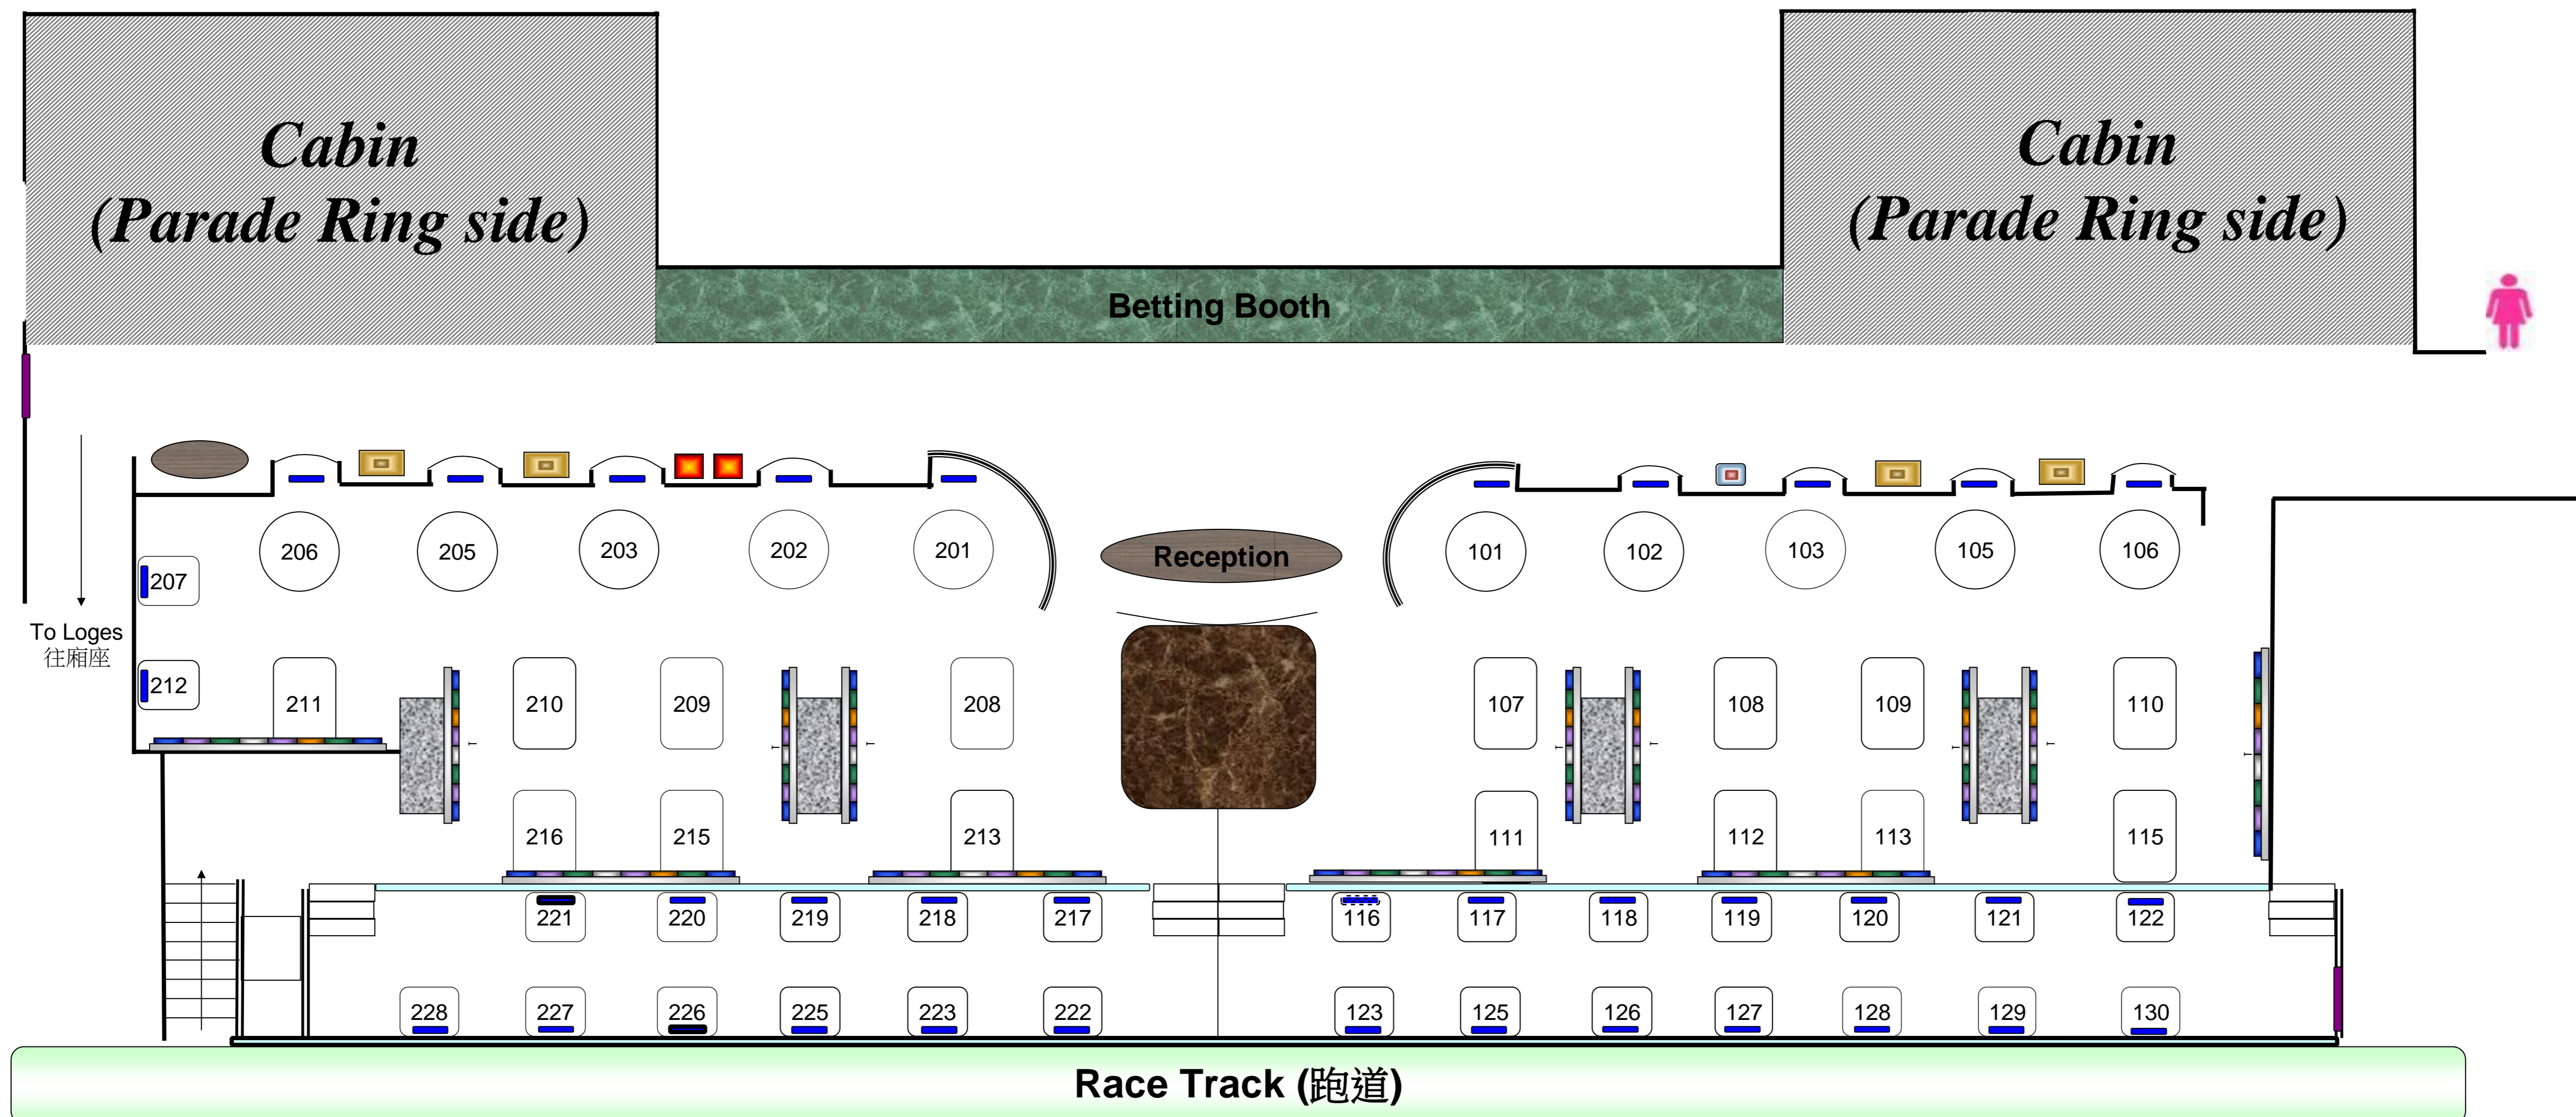

Sha Tin Racecourse Grandstand I - Members Coffee Shop 5/F

<p>Capacities (廂房容量):</p> <p>52 Tables (餐桌) 154 Seats (座位)</p> <p>Table Distribution (餐桌分佈)</p> <table border="1"> <tr> <td>Tables for 2 (二人餐桌)</td> <td>27</td> </tr> <tr> <td>Tables for 4 (四人餐桌)</td> <td>25</td> </tr> <tr> <td>Total (總數)</td> <td>52</td> </tr> </table>	Tables for 2 (二人餐桌)	27	Tables for 4 (四人餐桌)	25	Total (總數)	52	<p>Table for 4 四人餐桌</p> <p>Table for 2 二人餐桌</p>	<p>*All tables are for Telephone Reservation *所有餐桌只供電話訂座</p>	<ul style="list-style-type: none"> Pillar (柱位) TV (電視) Service Station (服務) Info-Touch (資訊通) SVT (自助售票) CIT (投注賣)
Tables for 2 (二人餐桌)	27								
Tables for 4 (四人餐桌)	25								
Total (總數)	52								
<p>TV Legend (電視分佈)</p>	<p> Live (現場直播)</p> <p> Win / Place (獨贏 / 位置)</p>	<p> Quinella Place (位置)</p> <p> Quinella (連贏)</p>	<p> Win & Winners for all Races / Progressive Win (賽馬結果 / 單T / 四連環 / 孖寶)</p> <p> Trio / First 4 / Double (單T / 四連環 / 孖寶)</p>						