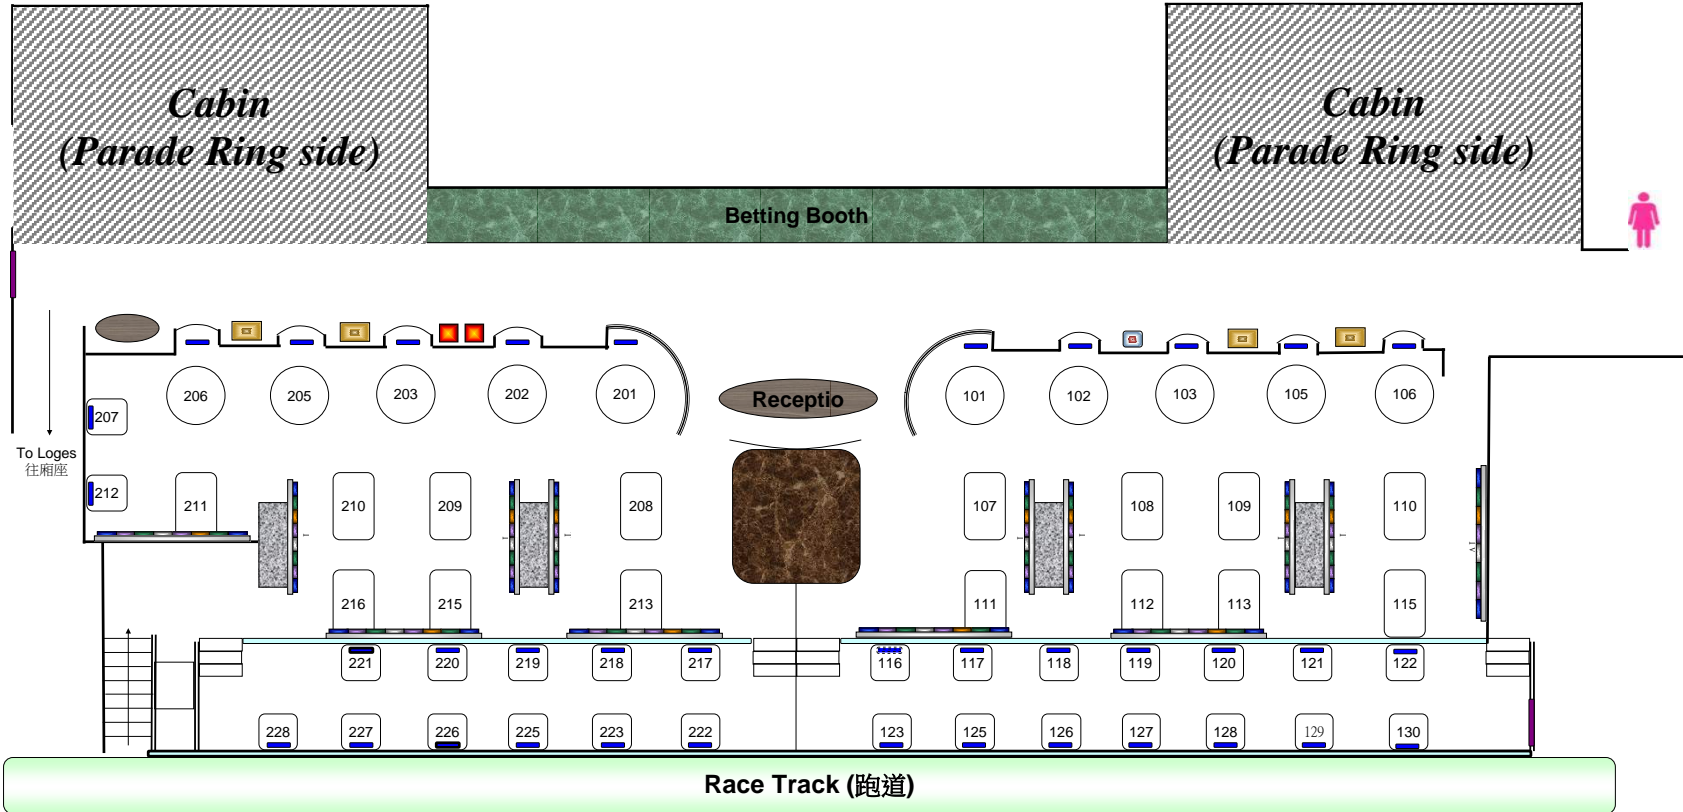

Sha Tin Racecourse Grandstand I - Members Coffee Shop 5/F

沙田馬場第一座看台 - 會員咖啡室五樓

<p>Capacities (廂房容量):</p> <p>52 Tables (餐桌) 154 Seats (座位)</p> <p>Table Distribution (餐桌分佈)</p> <table border="1"> <tr> <td>Tables for 2 (二人餐桌)</td> <td>27</td> </tr> <tr> <td>Tables for 4 (四人餐桌)</td> <td>25</td> </tr> <tr> <td>Total (總數)</td> <td>52</td> </tr> </table>	Tables for 2 (二人餐桌)	27	Tables for 4 (四人餐桌)	25	Total (總數)	52	<p>Table for 4 四人餐桌</p> <p>Table for 2 二人餐桌</p>	<p>*All tables are for Telephone Reservation *所有餐桌只供電話訂座</p>	<ul style="list-style-type: none"> Pillar (柱位) TV (電視) Service Station (服務) Info-Touch (資訊通) SVT (自助售票) CIT (投注寶)
Tables for 2 (二人餐桌)	27								
Tables for 4 (四人餐桌)	25								
Total (總數)	52								
<p>TV Legend (電視分佈)</p>	<p> Live (現場直播)</p>	<p> Win / Place (獨贏 / 位置)</p>	<p> Quinella Place (位置)</p>	<p> Quinella (連贏)</p>	<p> Win & Winners for all Races / Progressive Win (賽馬結果)</p>	<p> Trio / First 4 / Double (單T / 四連環 / 孖寶)</p>			