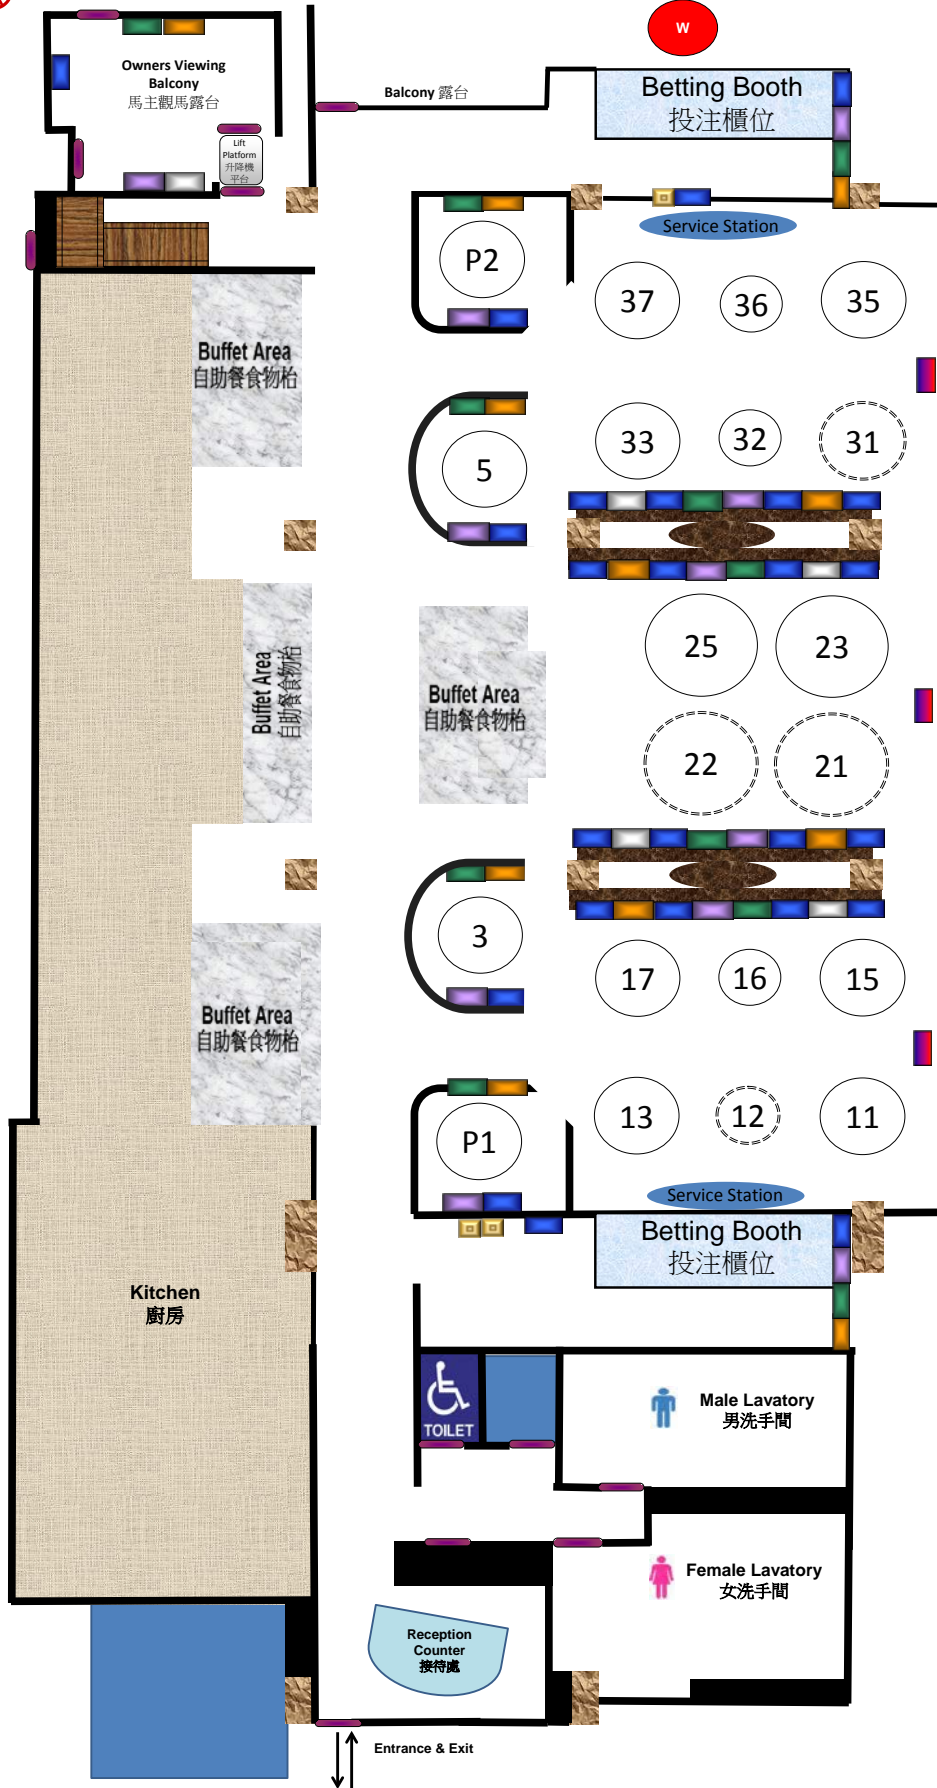

OB1 Owners Box 1/F (Buffet) - Sha Tin Racecourse Grandstand I 1/F

馬主廂房一樓 (自助餐) - 沙田馬場第一座看台一樓

100% Non-Smoking
廂房已設定為非吸煙

Main Area 主廳: Capacities / 樓層容納量: 18 Tables (枱椅) 144 Seats (座位) Table Distribution (檯椅分佈): Tables for 6 (六人餐桌) 4 Tables for 8 (八人餐桌) 10 Tables for 10 (十人餐桌) 4 Total (總數): 18	Semi-Private Room 半私用廂房 半私用廂房 P1 & P2 Semi-Private Room P1 & P2 Capacity (可容納人數): 8	*All tables are for Telephone Reservation *所有餐桌只供電話訂座 Tables for 6 六人餐桌 Tables for 8 八人餐桌 Tables for 10 十人餐桌	Door (門) Pillar (柱) SVT (自助售票機)
TV Legend: (電視分佈): Live (現場直播) Win / Place (獨贏 / 位置) Quinella Place (位置Q) Quinella (連贏) Win & Winners for all Races / Progressive Win (賽馬結果) Trio / First 4 / Double (三連環 / 四連環 / 孖寶) Field Display (賽事頻道)