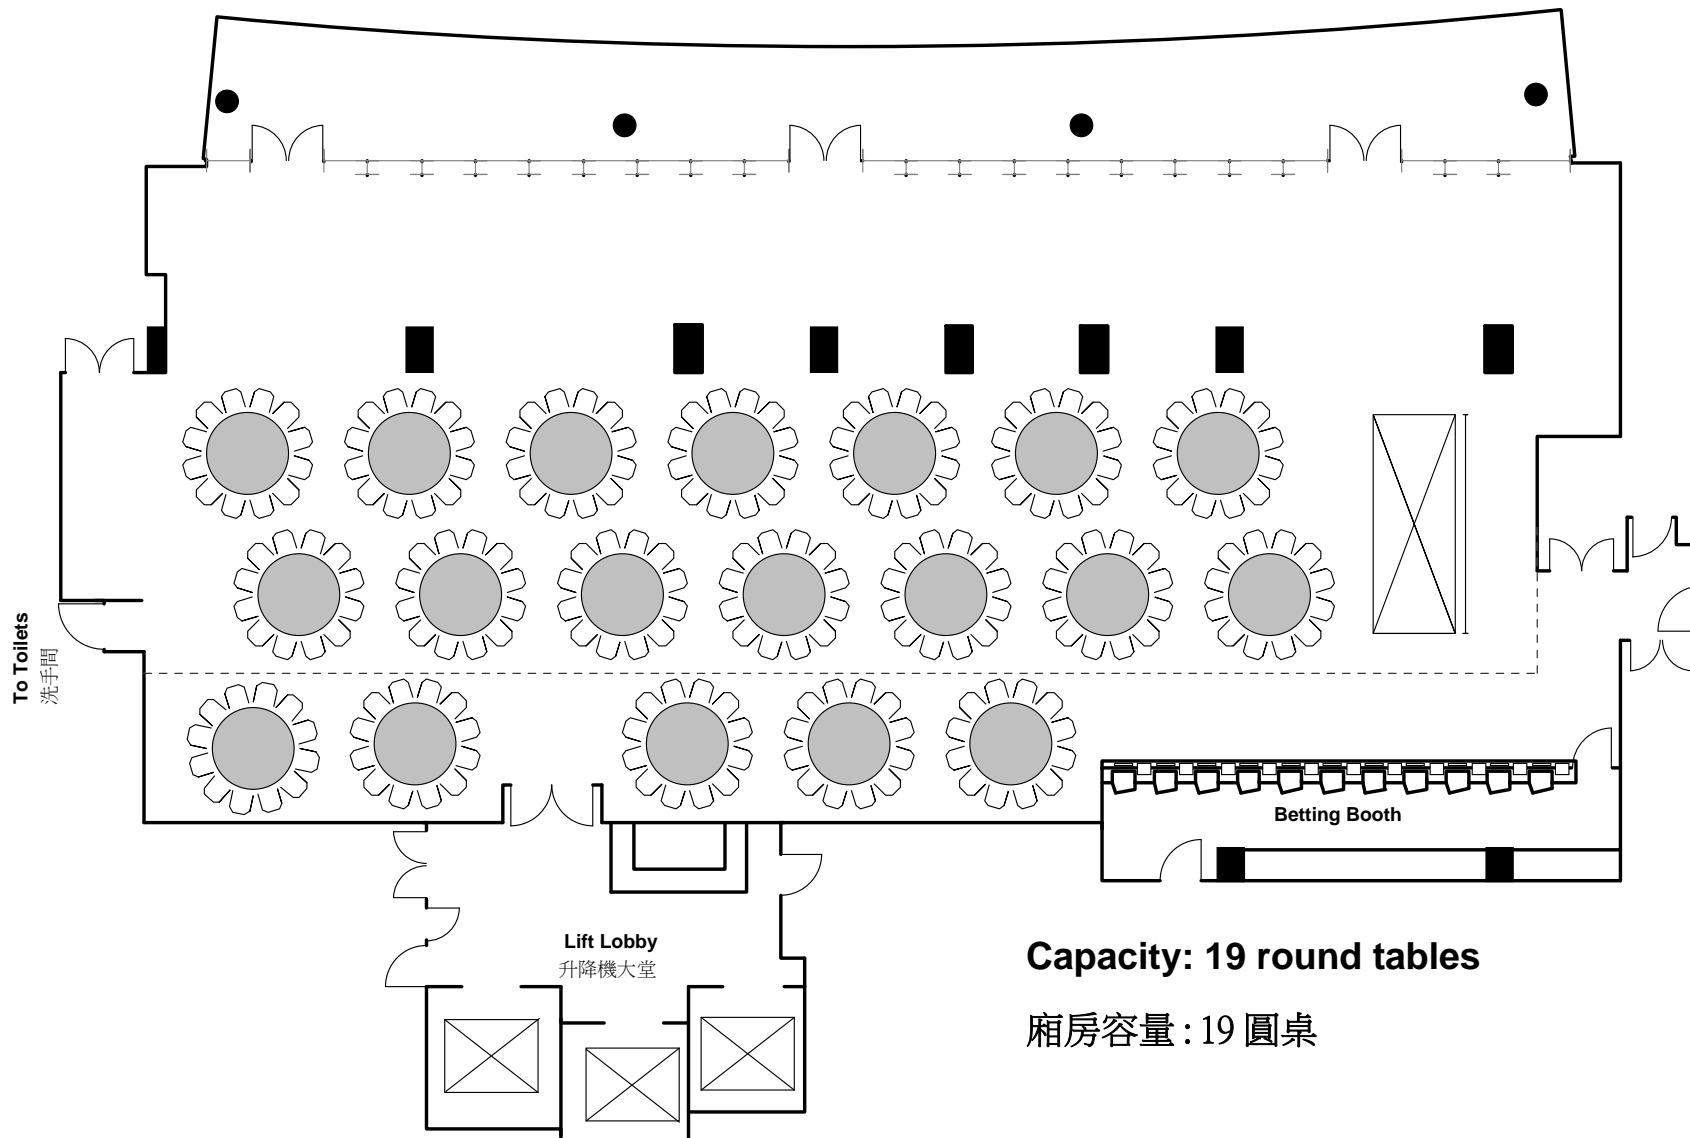

5/F or 6/F Happy Valley Stand, Happy Valley Racecourse

跑馬場馬場快活看台五樓、六樓

Capacity: 19 round tables

廂房容量：19 圓桌