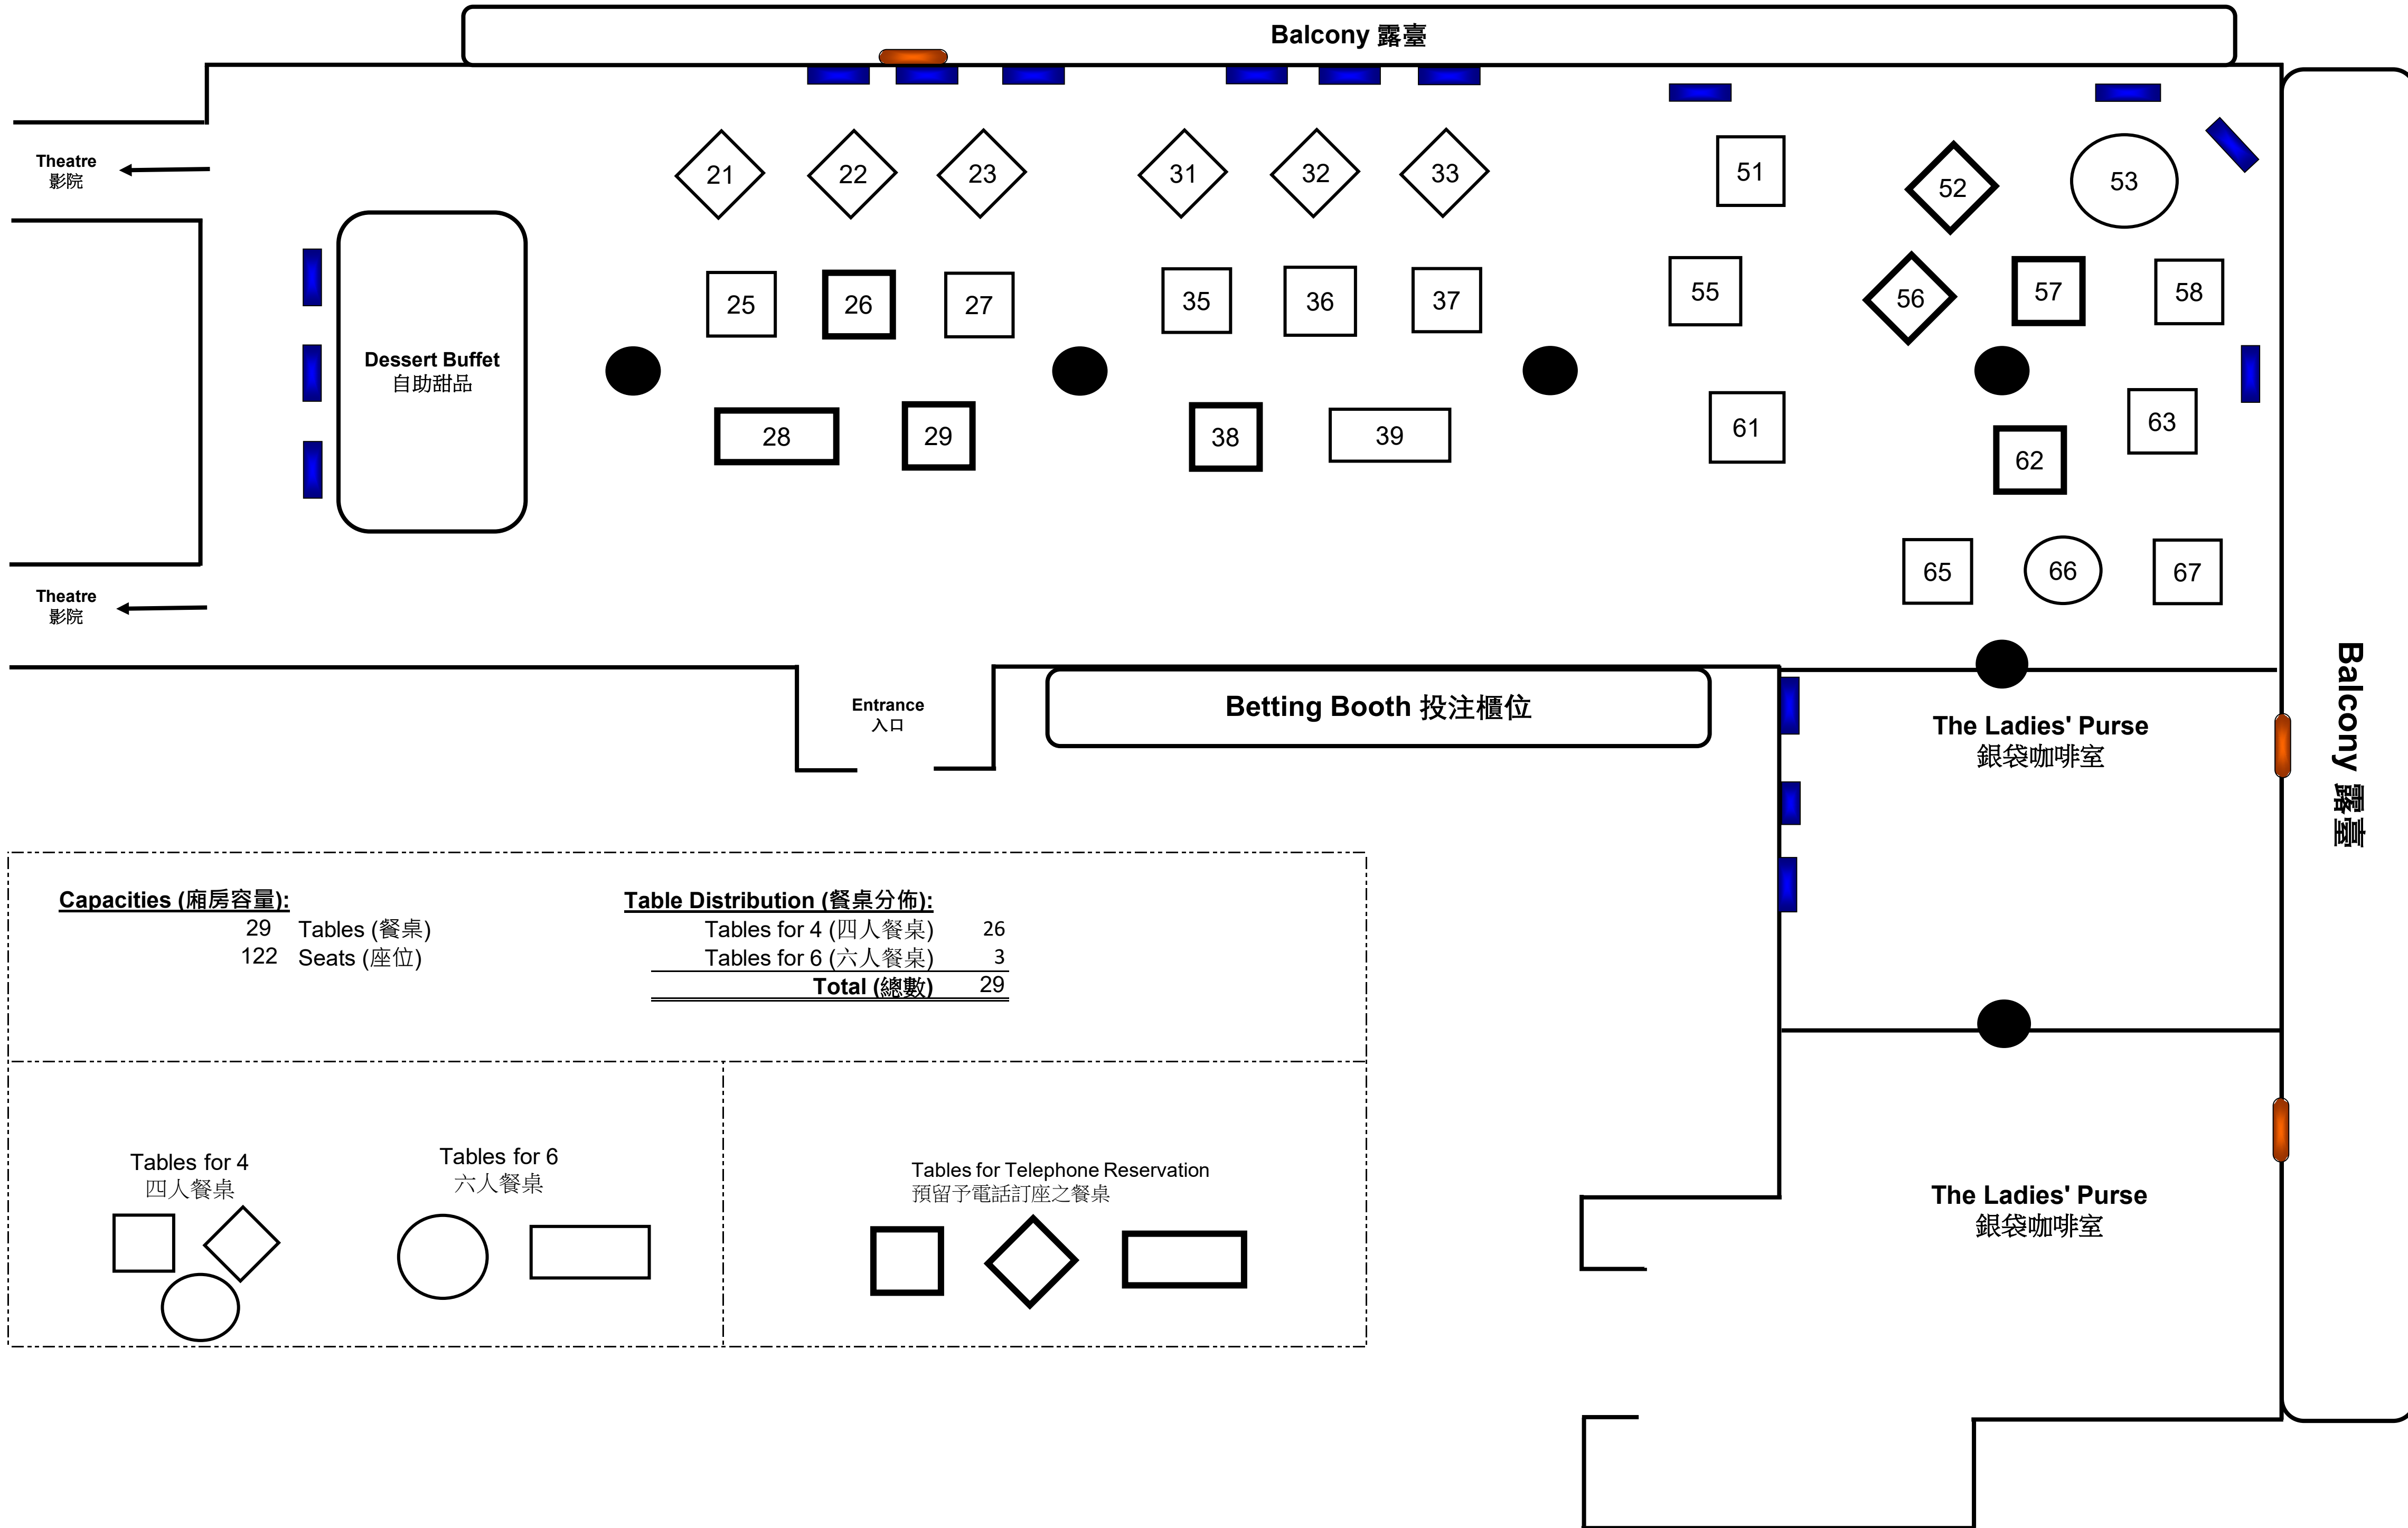

Double Haven (Set Menu) (Cross Betting) - Shatin Clubhouse 4/F

旺灣樓 (套餐) (雙邊投注) - 沙田會所四樓

 100% Non-Smoking
 廂房已設定為非吸煙

*This floor plan is for reference only (此平面圖只供參考)
 Last Update on 17 August 2024