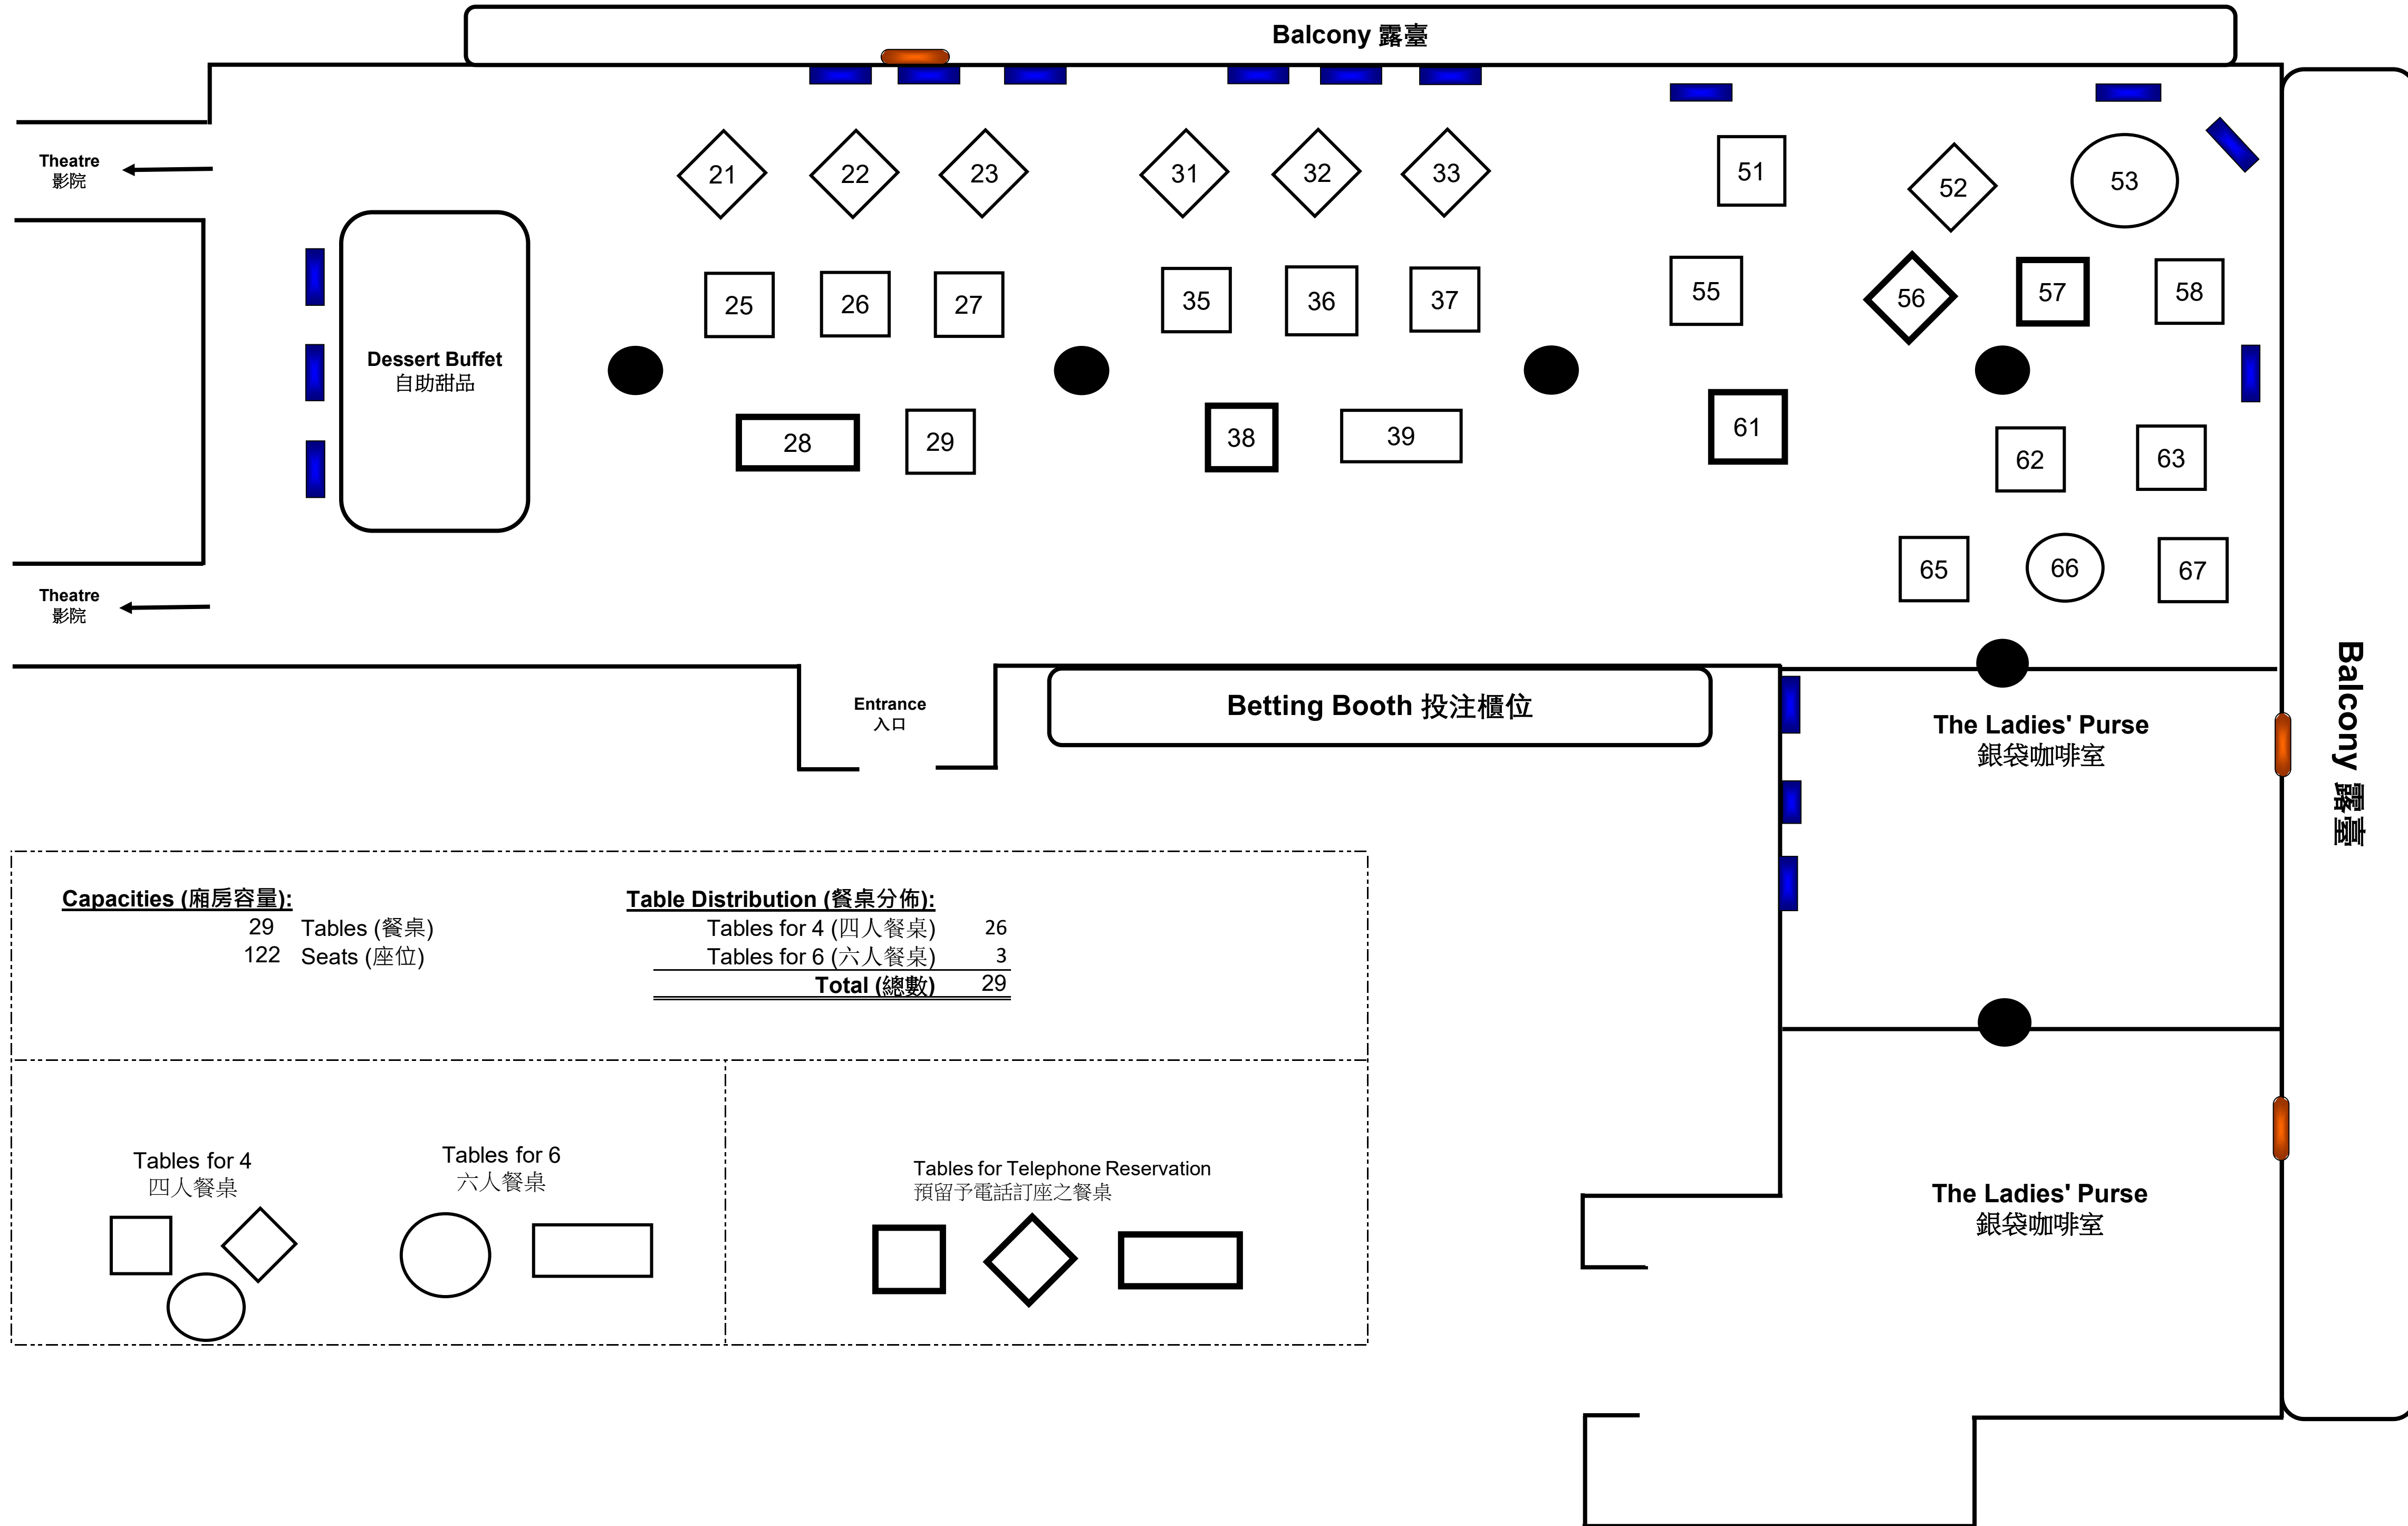

Double Haven (Set Menu) (On Course) - Shatin Clubhouse 4/F

旺灣樓 (套餐) (正場) - 沙田會所四樓

 100% Non-Smoking
 廂房已設定為非吸煙

Capacities (廂房容量):

29 Tables (餐桌)
 122 Seats (座位)

Table Distribution (餐桌分佈):

Tables for 4 (四人餐桌)	26
Tables for 6 (六人餐桌)	3
Total (總數)	29

Tables for 4
 四人餐桌

Tables for 6
 六人餐桌

Tables for Telephone Reservation
 預留予電話訂座之餐桌