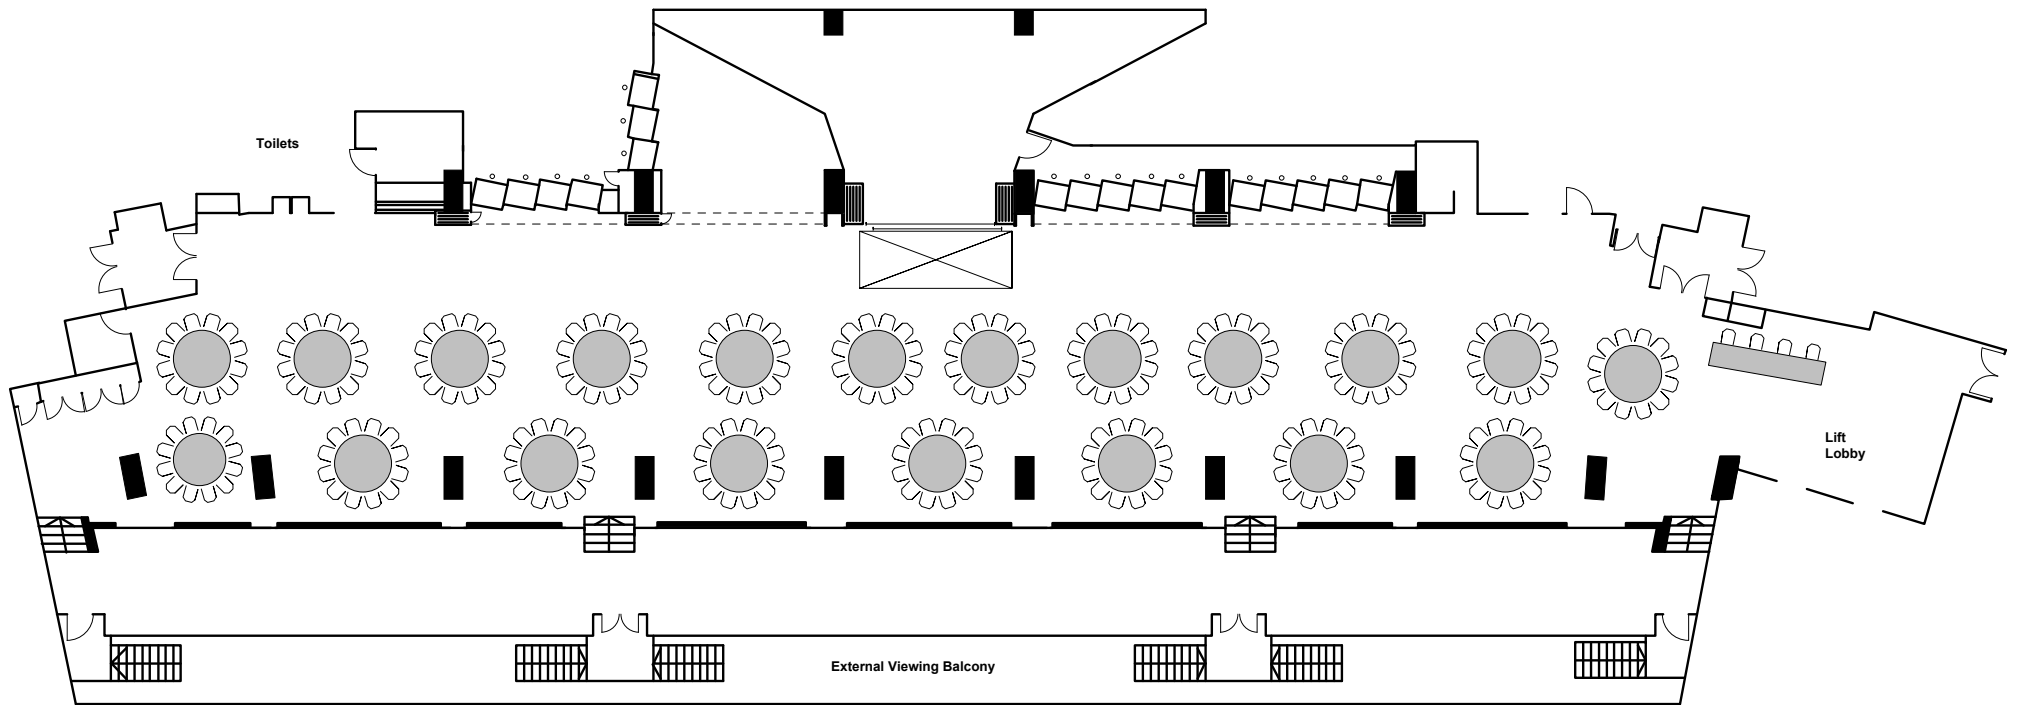

OB2 Owners Box, 2/F

2/F, Members Stand I, Happy Valley Racecourse

跑馬地馬場會員看台一座二樓

馬主廂房

Capacity: 20 round tables

廂房容量: 20 圓桌