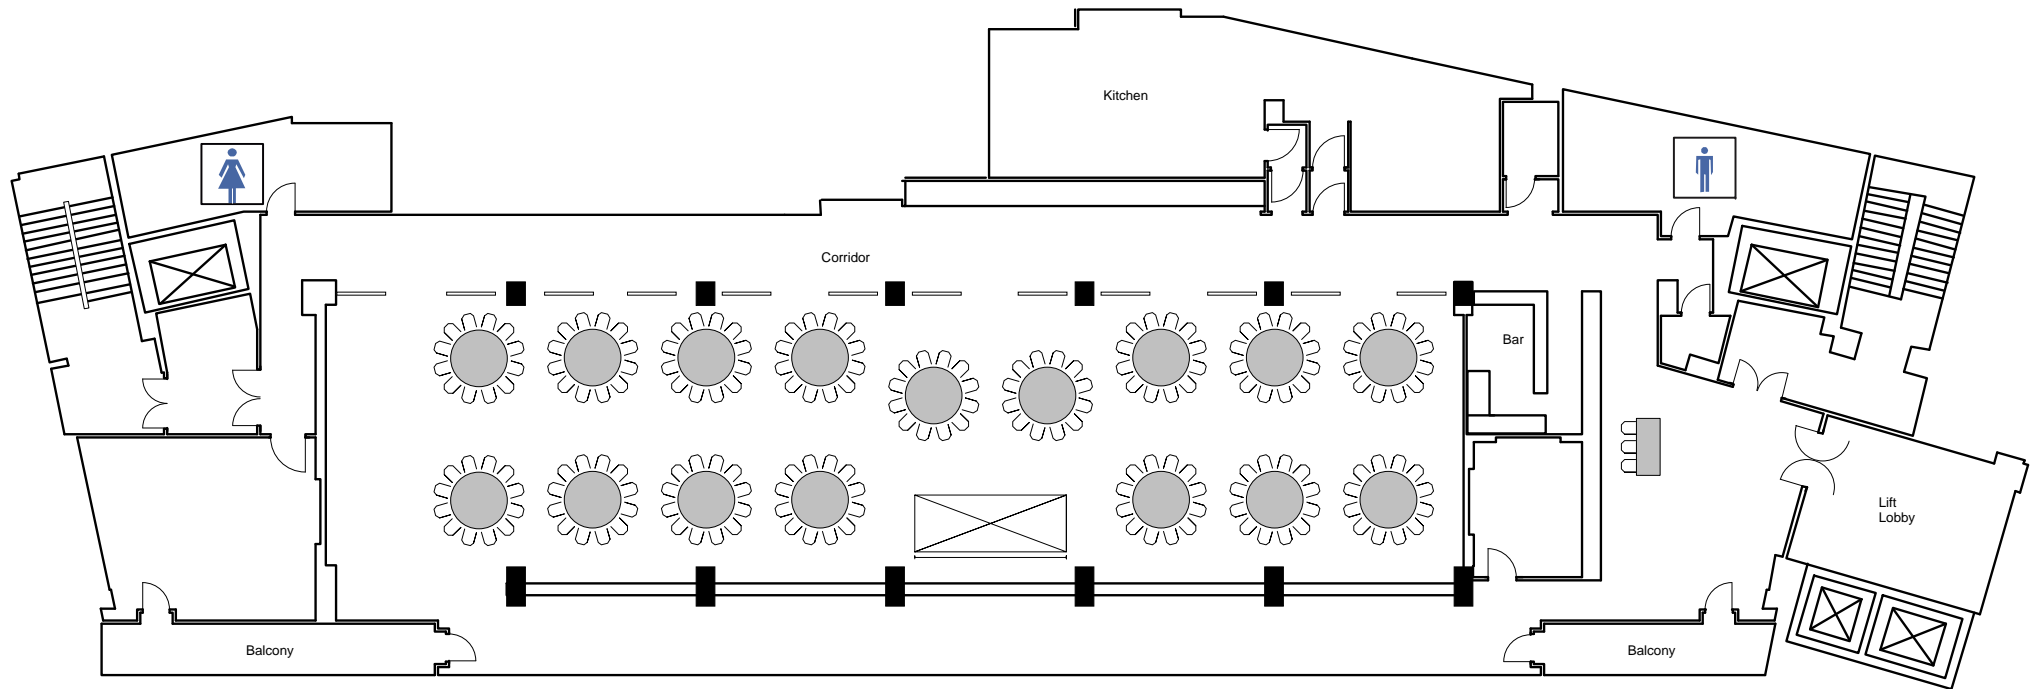

**OB6 Owners Box, 6/F**

**6/F, Members Stand I, Happy Valley Racecourse**

跑馬地馬場會員看台一座六樓

馬主廂房

**Capacity: 16 round table**

廂房容量: 16 圓桌