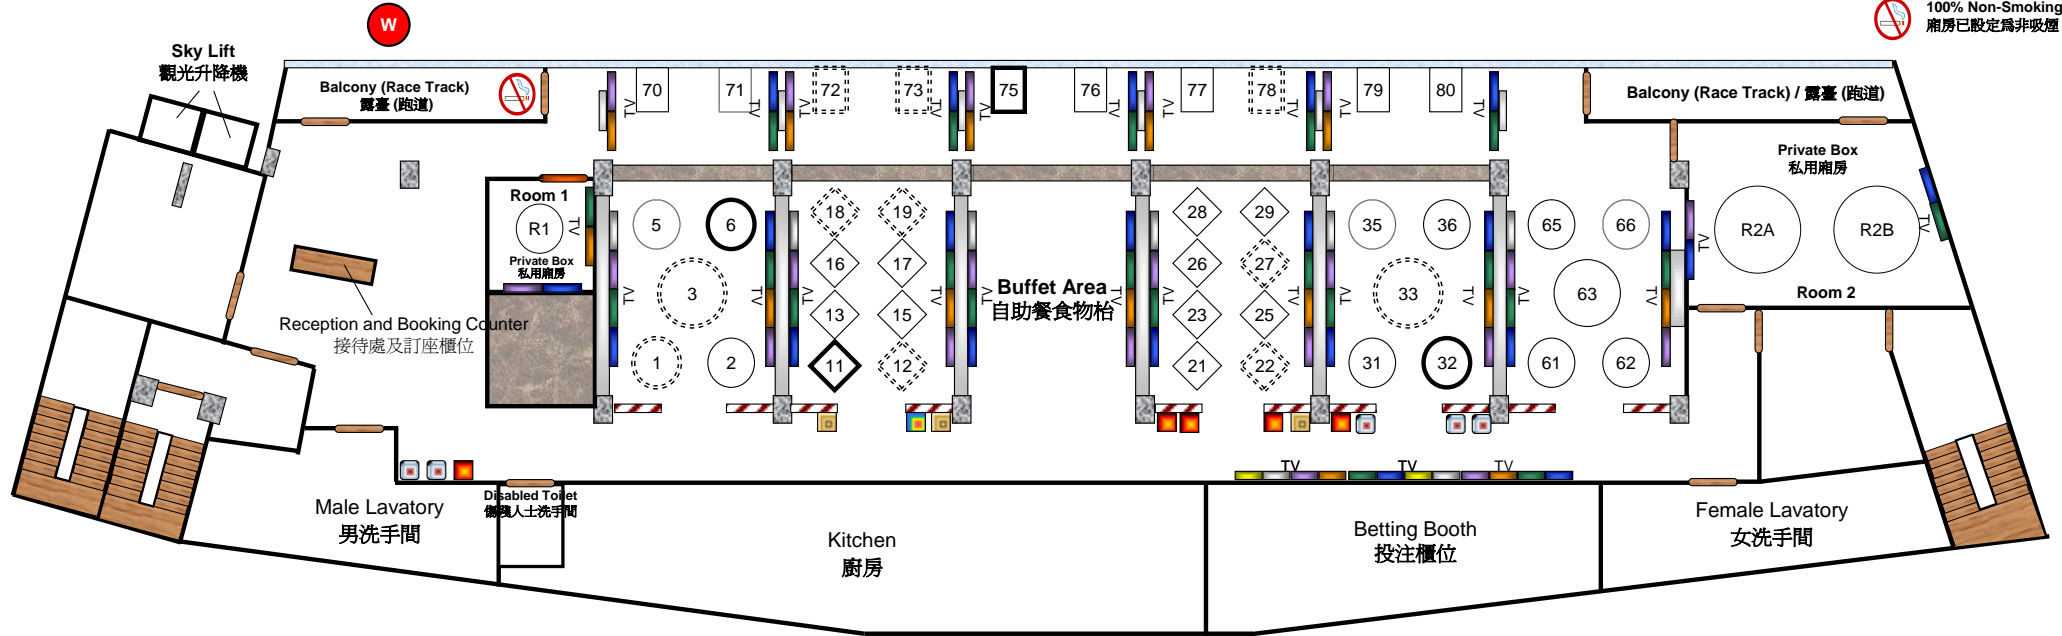

Owners Box 6/F (Buffet) - Happy Valley Racecourse Members' Stand I 6/F (Box No. E613)
馬主廂房六樓 (自助餐) - 跑馬地馬場會員看台第一座六樓 (廂房號碼: E613)

100% Non-Smoking
 廂房已設定為非吸煙

<p>Main Area 主廳:</p> <p>Capacities (廂房容量): 41 Tables (餐桌) 200 Seats (座位)</p> <p>Table Distribution (餐桌分佈)</p> <table border="1"> <tr> <td>Tables for 4 (四人餐桌)</td> <td>26</td> </tr> <tr> <td>Tables for 6 (六人餐桌)</td> <td>12</td> </tr> <tr> <td>Tables for 8 (八人餐桌)</td> <td>3</td> </tr> <tr> <td>Total (總數)</td> <td>41</td> </tr> </table>	Tables for 4 (四人餐桌)	26	Tables for 6 (六人餐桌)	12	Tables for 8 (八人餐桌)	3	Total (總數)	41	<p>Private Room 私人廂房</p> <p>私人廂房1 Private Room 1 Capacity (可容納人數): 6</p> <p>私人廂房2 Private Room 2 Capacity (可容納人數): 20</p>	<p>Tables for 4 (四人餐桌) Tables for 6 (六人餐桌) Tables for 8 (八人餐桌) Tables for 10 (十人餐桌)</p> <p>Tables for Telephone Reservation 預留予電話訂座之餐桌</p> <p>Table reserved for Starters 預留予出賽馬主之餐桌</p> <p>* Please note that some tables have been reserved as Seasonal Table *請注意部分餐桌已被優先預訂</p>	<p>Info Touch (資訊通)</p> <p>CIT (投注寶)</p> <p>SVT (自助售票機)</p> <p>MTBT (全能投注機)</p> <p>Door (門)</p> <p>TV (電視)</p> <p>Window (窗)</p> <p>Pillar (柱位)</p> <p>Screen (間隔)</p>
Tables for 4 (四人餐桌)	26										
Tables for 6 (六人餐桌)	12										
Tables for 8 (八人餐桌)	3										
Total (總數)	41										
<p>TV Legend (電視分佈)</p> <p>Live (現場直播) Win / Place (獨贏 / 位置) Quinella Place (位置Q) Quinella (連贏) Win & Winners for all Races / Progressive Win (賽馬結果) Trio / First 4 / Double (單T / 四連環 / 孖寶)</p>											

*This floor plan is for reference only (此平面圖只供參考)
 Last Update on 19 Aug 2015