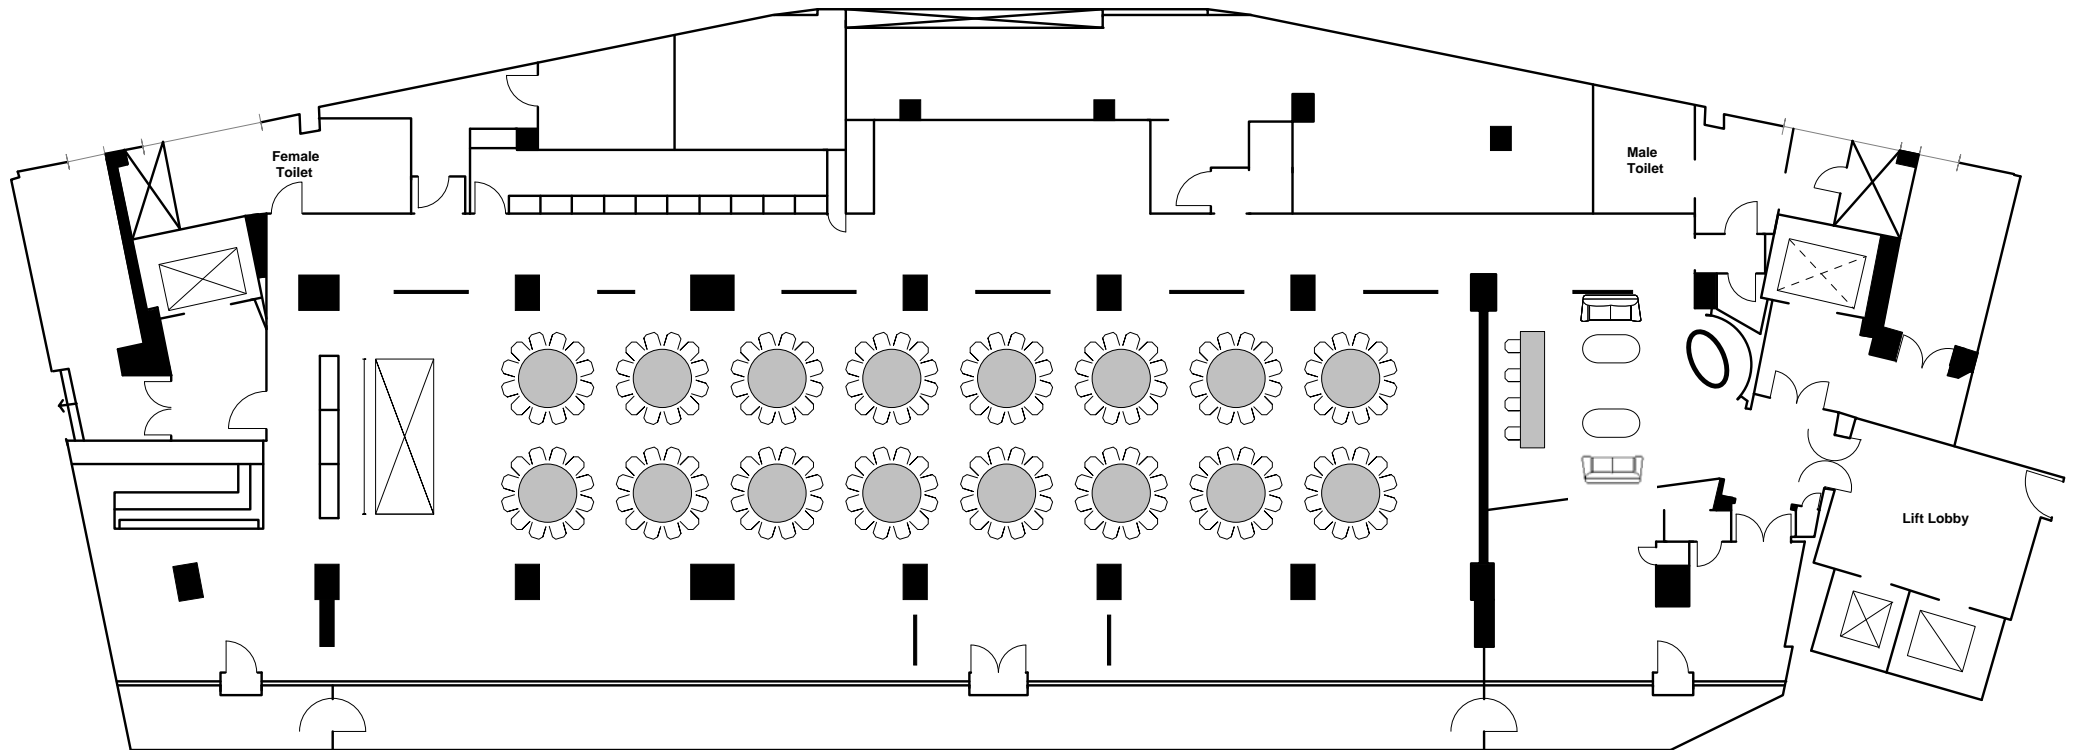

Voting Members Box

5/F Members Stand I, Happy Valley Racecourse

跑馬地馬場會員看台一座五樓

遴選會員廂房

Capacity: 16 round tables

廂房容量: 16 圓桌