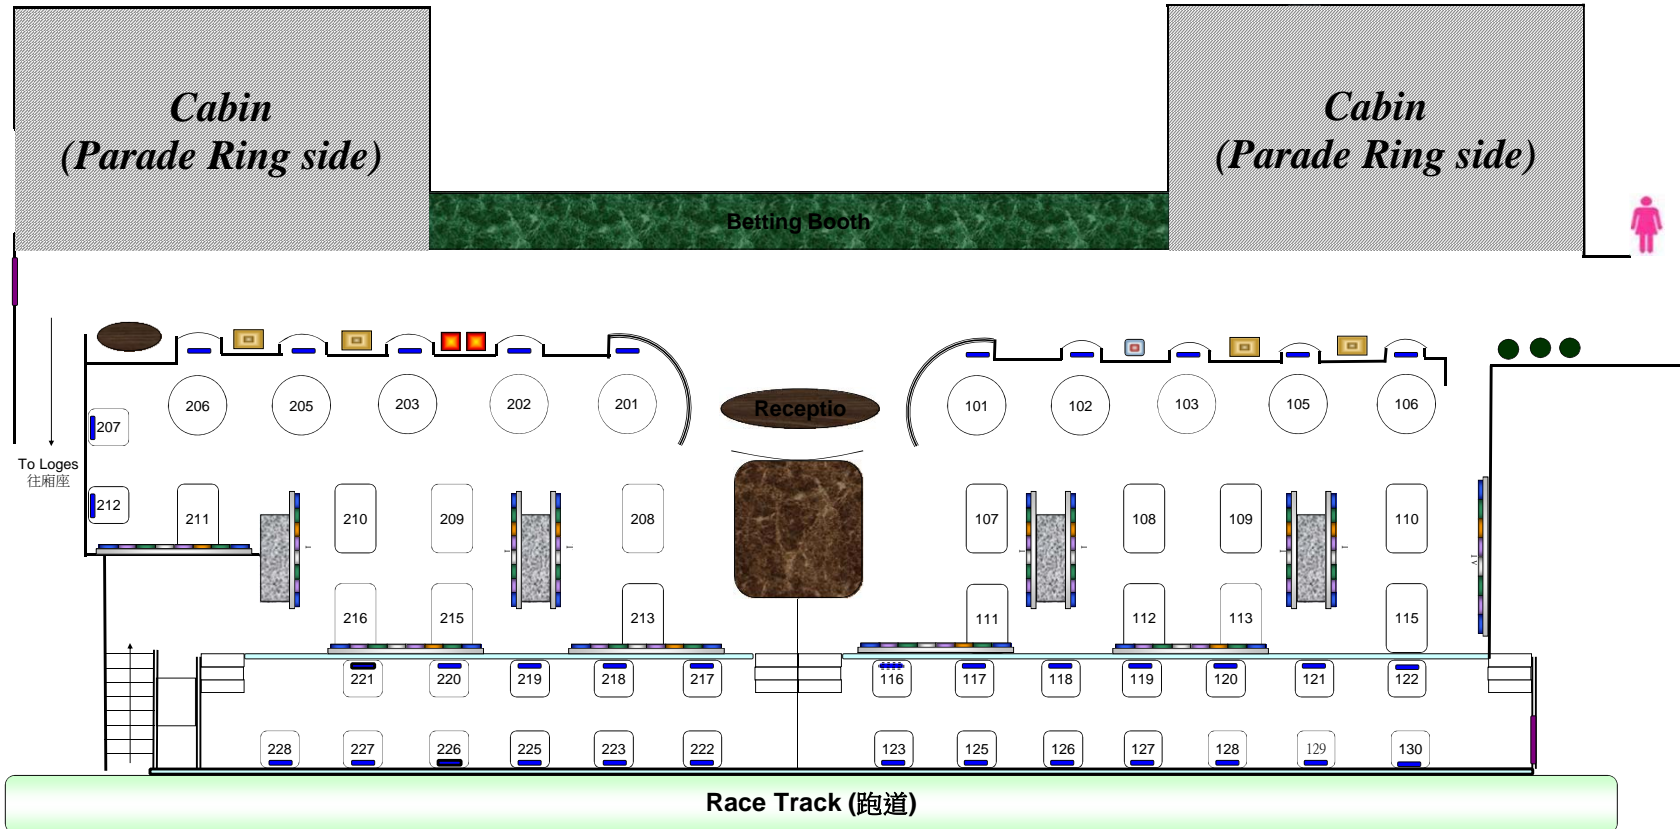

Sha Tin Racecourse Grandstand I - Members Coffee Shop 5/F

沙田馬場第一座看台 - 會員咖啡室五樓

<p>Capacities (廂房容量):</p> <p>52 Tables (餐桌) 154 Seats (座位)</p> <p>Table Distribution (餐桌分佈)</p> <table border="1"> <tr> <td>Tables for 2 (二人餐桌)</td> <td>27</td> </tr> <tr> <td>Tables for 4 (四人餐桌)</td> <td>25</td> </tr> <tr> <td>Total (總數)</td> <td>52</td> </tr> </table>	Tables for 2 (二人餐桌)	27	Tables for 4 (四人餐桌)	25	Total (總數)	52	<p>Table for 4 四人餐桌</p> <p>Table for 2 二人餐桌</p>	<p>*All tables are for Telephone Reservation *所有餐桌只供電話訂座</p>	<ul style="list-style-type: none"> Pillar (柱位) TV (電視) Service Station (服務) Free Caller (場內免費電話) Info-Touch (資訊通) SVT (自助售票) CIT (投注寶)
Tables for 2 (二人餐桌)	27								
Tables for 4 (四人餐桌)	25								
Total (總數)	52								
<p>TV Legend (電視分佈)</p>	<p> Live (現場直播)</p>	<p> Win / Place (獨贏 / 位置)</p>	<p> Quinella Place (位置)</p> <p> Quinella (連贏)</p>	<p> Win & Winners for all Races / Progressive Win (賽馬結果 / 單T / 四連環 / 孖寶)</p> <p> Trio / First 4 / Double (單T / 四連環 / 孖寶)</p>					