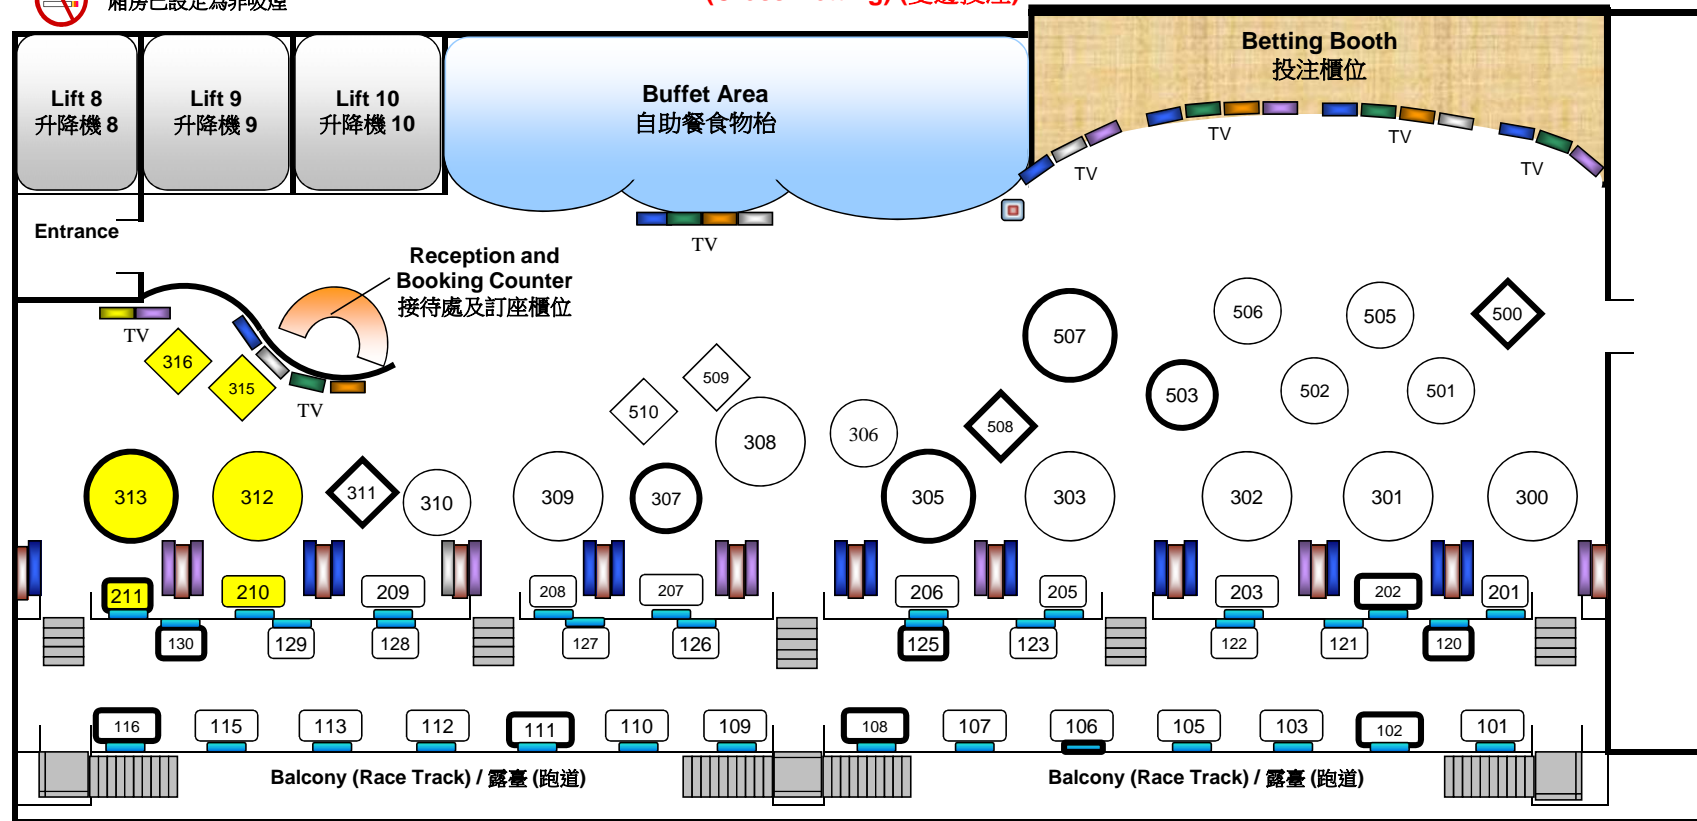

MB3 Members Box 3/F (Home Straight) (Smei-Buffer) - Happy Valley Racecourse Members Stand II 3/F

會員廂房三樓 (長勝廳) (半自助餐) - 跑馬地馬場會員看台第二座三樓

(Cross-Betting) (雙邊投注)

100% Non-Smoking
廂房已設定為非吸煙

Capacities (廂房容量): 59 Tables (餐桌)
264 Seats (座位)

Table Distribution (餐桌分佈)

Tables for 2 (二人餐桌)	14
Tables for 4 (四人餐桌)	27
Tables for 6 (六人餐桌)	8
Tables for 8 (八人餐桌)	10
Total (總數)	59

* Please note that some tables have been reserved as Seasonal Table
*請注意部分餐桌已被優先預訂

- 13" LCD (13吋電視)
- Info-Touch (資訊通)
- Plasma or LCD TV (電視/牆壁)

TV Legend (電視分佈)

- Live (現場直播)
- Win / Place (獨贏 / 位置)
- Quinella Place (位置Q)
- Quinella (連贏)
- Win & Winners for all Races / Progressive Win (賽馬結果)