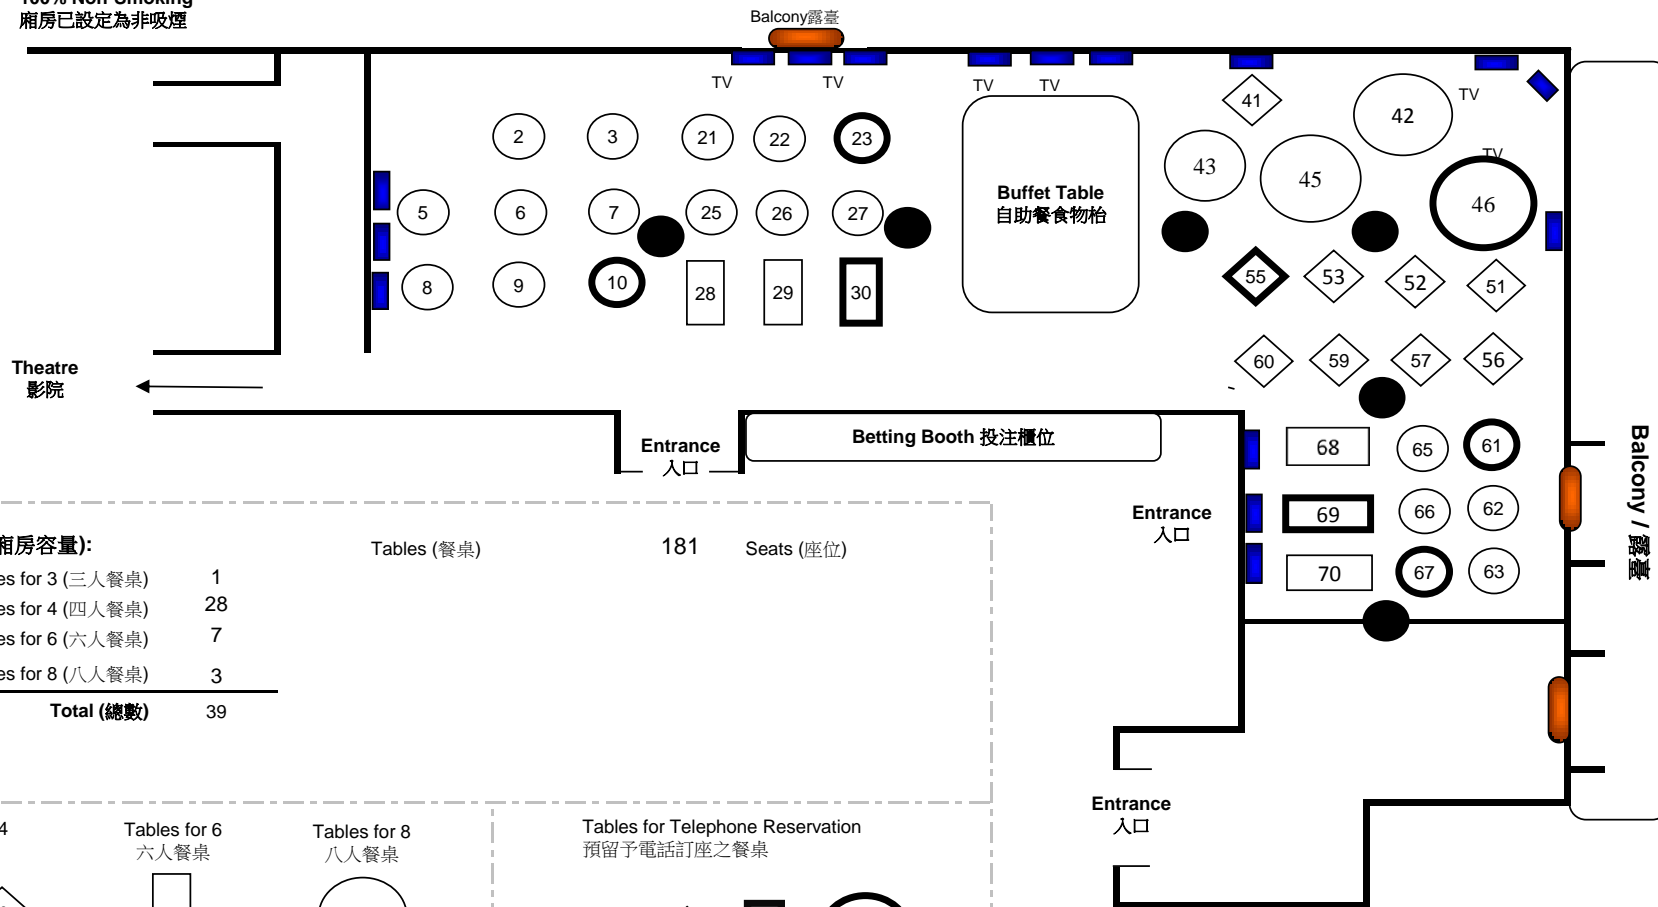

Double Haven (Buffet) (Cross Betting)- Shatin Clubhouse 4/F

旺灣樓 (自助餐) (雙邊投注) - 沙田會所四樓

100% Non-Smoking
 廂房已設定為非吸煙

Capacities (廂房容量):

Tables for 3 (三人餐桌)	1
Tables for 4 (四人餐桌)	28
Tables for 6 (六人餐桌)	7
Tables for 8 (八人餐桌)	3

Total (總數) 39

Tables (餐桌)

181

Seats (座位)

Tables for 4
 四人餐桌

Tables for 6
 六人餐桌

Tables for 8
 八人餐桌

Tables for Telephone Reservation
 預留予電話訂座之餐桌