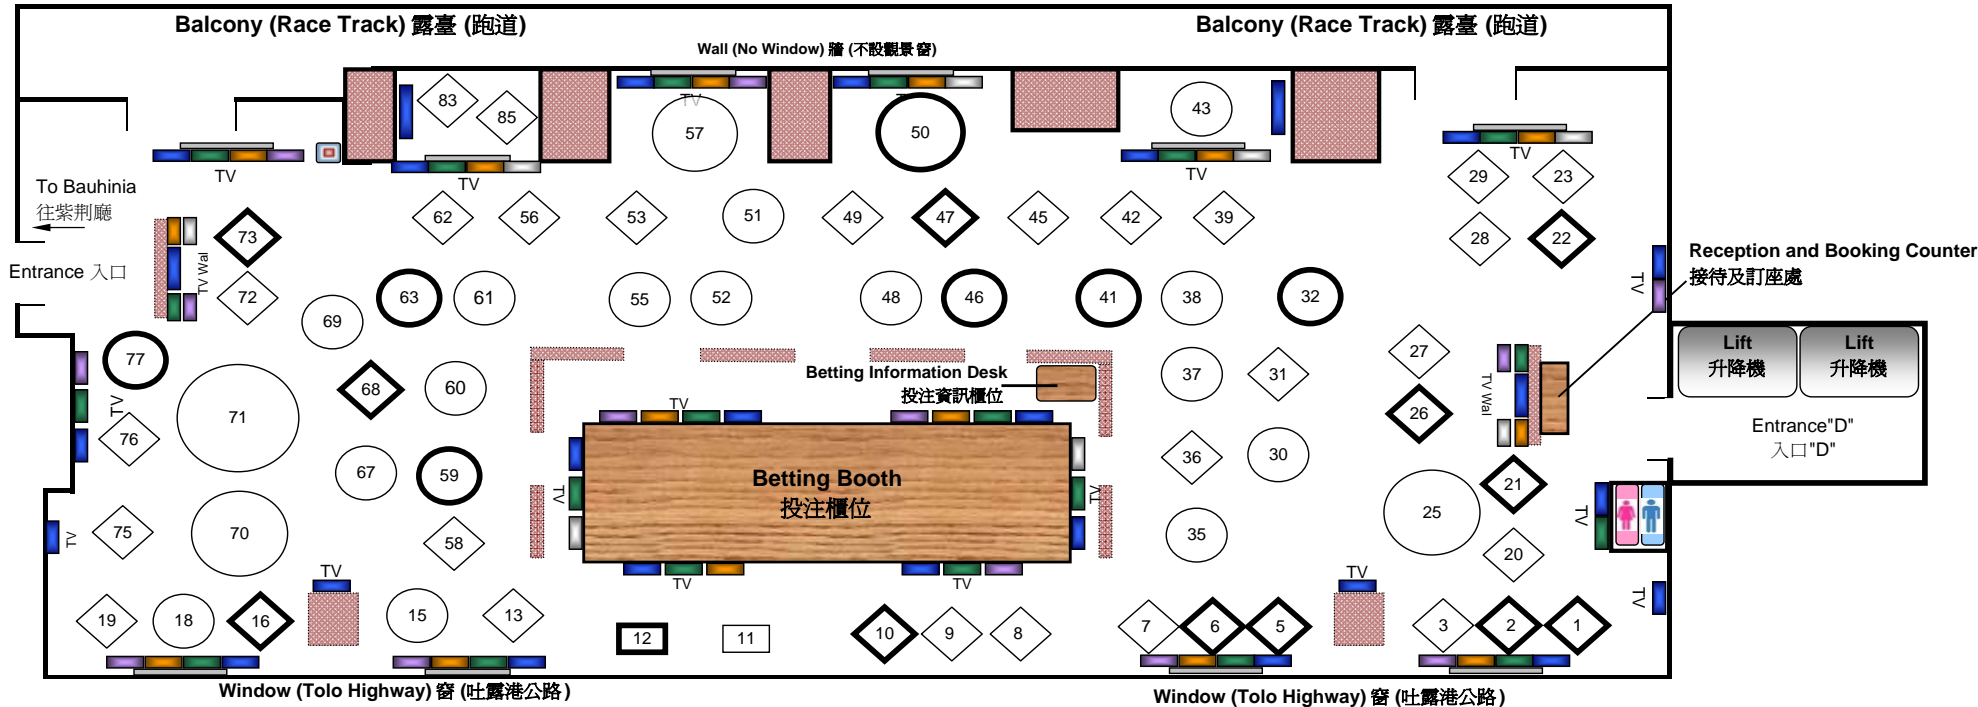

Pak Hop Restaurant (Chinese Cuisine) - Sha Tin Grandstand I 4/F (Box No. D403)

百合廳 (中餐) - 沙田馬場第一座看台四樓 (廂房號碼 D403)

100% Non-Smoking  
廂房已設定為非吸煙

<p><b>Capacities (廂房容量):</b> 66 Tables (餐桌) 324 Seats (座位)</p> <p><b>Table Distribution (餐桌分佈)</b></p> <p>Tables for 2 (二人餐桌) 2 Tables for 4 (四人餐桌) 38 Tables for 6 (六人餐桌) 21 Tables for 8 (八人餐桌) 4 Tables for 10 (十人餐桌) 1</p> <hr/> <p><b>Total (總數) 66</b></p>	<p>Table for 2 二人餐桌</p> <p>Table for 4 四人餐桌</p> <p>Table for 6 六人餐桌</p> <p>Table for 8 八人餐桌</p> <p>Table for 10 十人餐桌</p> <p>Tables for Telephone Reservation 預留予電話訂座之餐桌</p> <p>* Please note that some tables have been reserved as Seasonal Table *請注意部分餐桌已被優先預訂</p>	<p>Info-Touch (資訊通)</p> <p>Screen (屏風)</p>
<p><b>TV Legend (電視分佈)</b></p>	<p>Live (現場直播)</p> <p>Win / Place (獨贏 / 位置)</p> <p>Quinella Place (位置Q)</p> <p>Quinella (連贏)</p> <p>Win &amp; Winners for all Races / Progressive Win (賽馬結果)</p>	