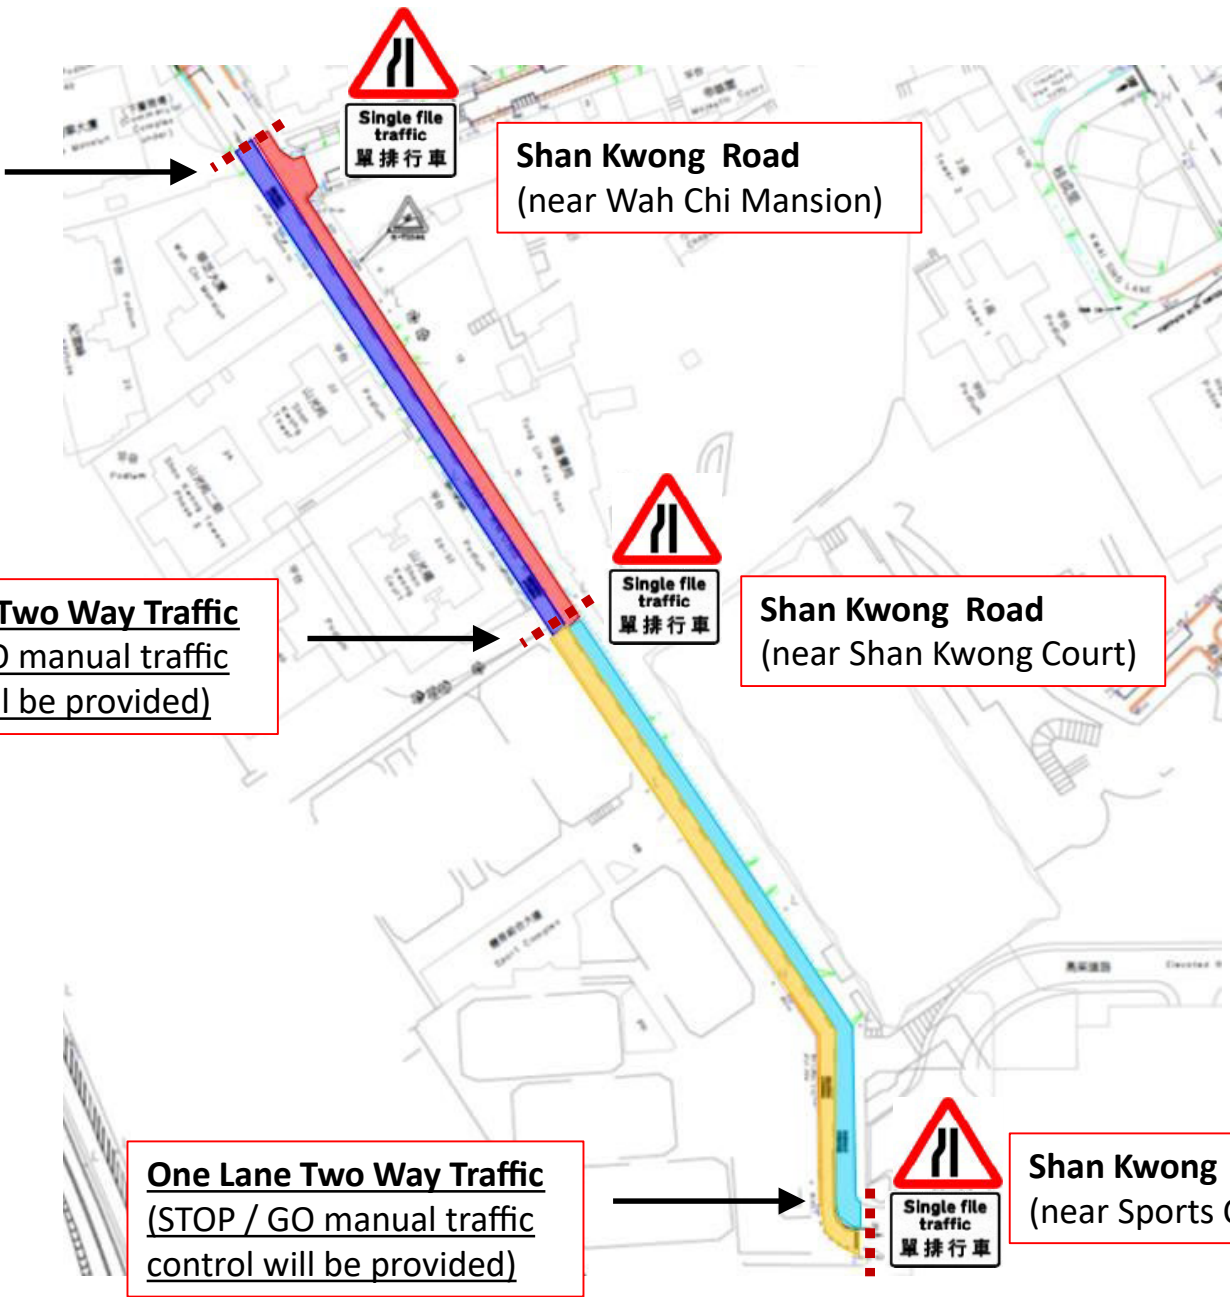

One Lane Two Way Traffic
(STOP / GO manual traffic control will be provided)

Shan Kwong Road
(near Wah Chi Mansion)

Shan Kwong Road
(near Shan Kwong Court)

One Lane Two Way Traffic
(STOP / GO manual traffic control will be provided)

Shan Kwong Road
(near Sports Complex)

Legend:

- Red: Road closure on 19 Feb
- Purple: Road closure on 26 Feb
- Light Blue: Road closure on 5 Mar
- Yellow: Road closure on 12 Mar