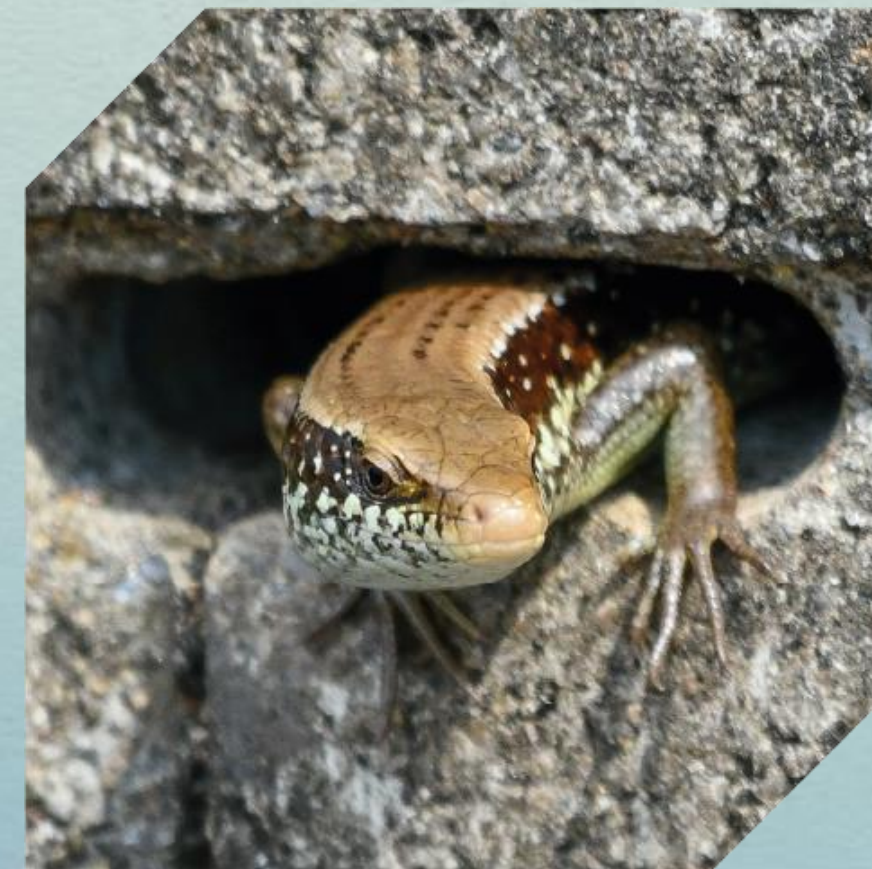

Fauna
Spotting Guide

Chinese Yellow Swallowtail Butterfly
柑橘鳳蝶

Common Bluebottle Butterfly
青鳳蝶

Great Orange Tip Butterfly
鶴頂粉蝶

Longan Lanternfly
龍眼雞

Japanese Tit
遠東山雀

Swinhoe's White-eye
暗綠繡眼鳥

Long-tailed Mabuya
長尾南蜥

White-lipped Bamboo Pit Viper
青竹蛇

Flora
Spotting Guide

Glyptostrobus Pensilis
水松

Lagerstromia Speciosa
大花紫薇

Dimocarpus Longan (Longan Tree)
龍眼樹

Psidium Guajava (Common Guava)
番石榴

Delonix Regia
鳳凰木

Livistona Chinensis
蒲葵