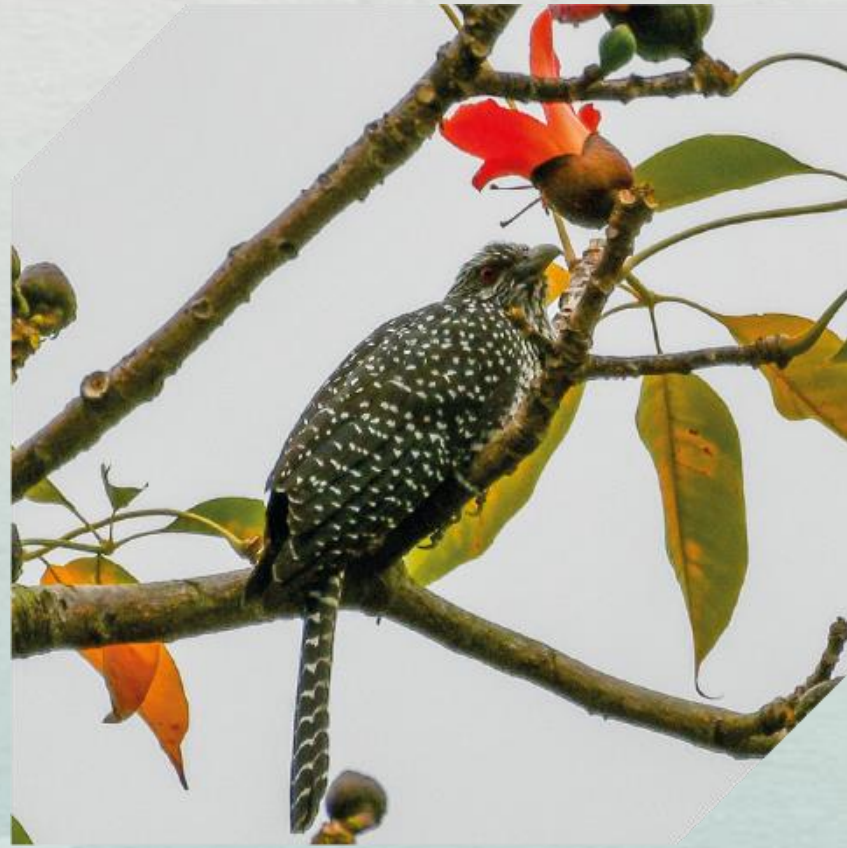

Fauna
Spotting Guide

Asian Koel
噪鵲

Crested Serpent Eagle with Snake
大冠鷲與蛇

Crested Goshawk
鳳頭蒼鷹

Black-collared Starlings
黑領椋鳥

Sparrowhawk
雀鷹

Japanese Thrush
烏灰鶉

Scaly-breasted Munia
斑文鳥

Fork-tailed Sunbird (Female)
叉尾太陽鳥(雌性)

Fauna
Spotting Guide

Long-tailed Shrike
棕背伯勞

Magpie Robin
鵲鳩

Masked Laughingthrush
黑臉噪鵲

Red-billed Magpie
紅嘴藍鵲

Velvet-fronted Nuthatch
絨額鶇

Fork-tailed Sunbird
叉尾太陽鳥

Great Mormon Swallowtail
Butterfly
大鳳蝶

Atlas Moth
皇蛾

Fauna
Spotting Guide

Olive-backed Pipit
樹鷓

Red-whiskered Bulbul
紅耳鷓

Grey Flycatcher
灰紋鷓

Common Tailorbird
長尾縫葉鷓

Daurian Redstart
黃尾鷓