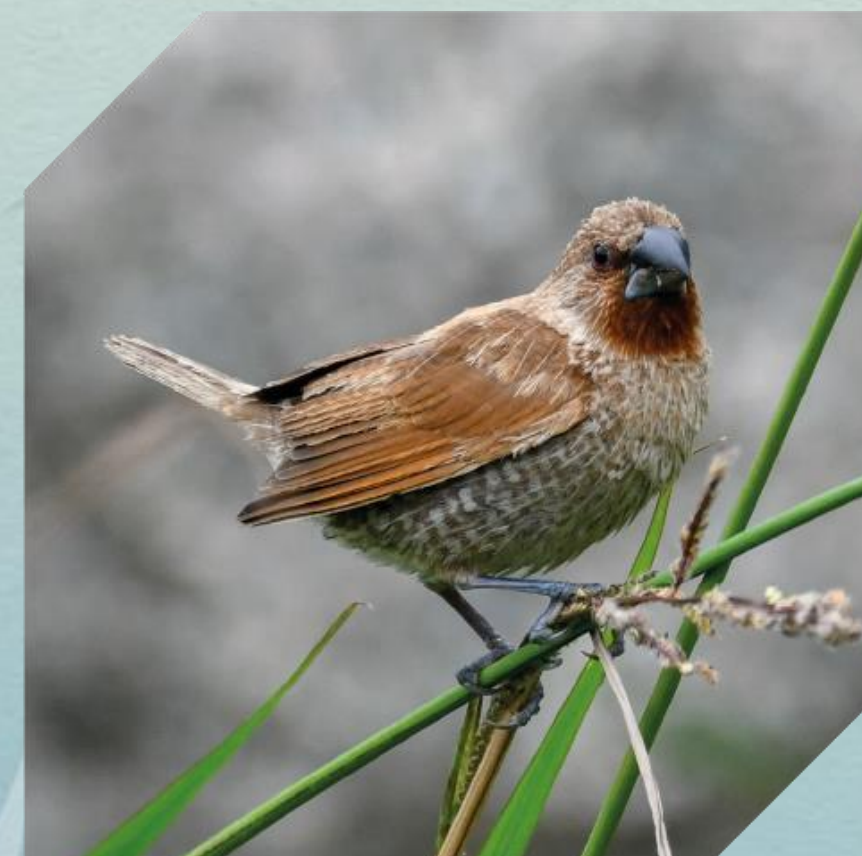

Fauna
Spotting Guide

Asian Koel
噪鵲

Crested Serpent Eagle with Snake
大冠鷲與蛇

Crested Goshawk
鳳頭蒼鷹

Black-collared Starlings
黑領椋鳥

Sparrowhawk
雀鷹

Japanese Thrush
烏灰鶉

Scaly-breasted Munia
斑文鳥

Fork-tailed Sunbird (Female)
叉尾太陽鳥(雌性)

Fauna
Spotting Guide

Long-tailed Shrike
棕背伯勞

Magpie Robin
鵲鳩

Masked Laughingthrush
黑臉噪鵲

Red-billed Magpie
紅嘴藍鵲

Velvet-fronted Nuthatch
絨額鶇

Fork-tailed Sunbird
叉尾太陽鳥

Great Mormon Swallowtail
Butterfly
大鳳蝶

Atlas Moth
皇蛾

Fauna
Spotting Guide

Olive-backed Pipit
樹鷓

Red-whiskered Bulbul
紅耳鷓

Grey Flycatcher
灰紋鷓

Common Tailorbird
長尾縫葉鷓

Daurian Redstart
黃尾鷓