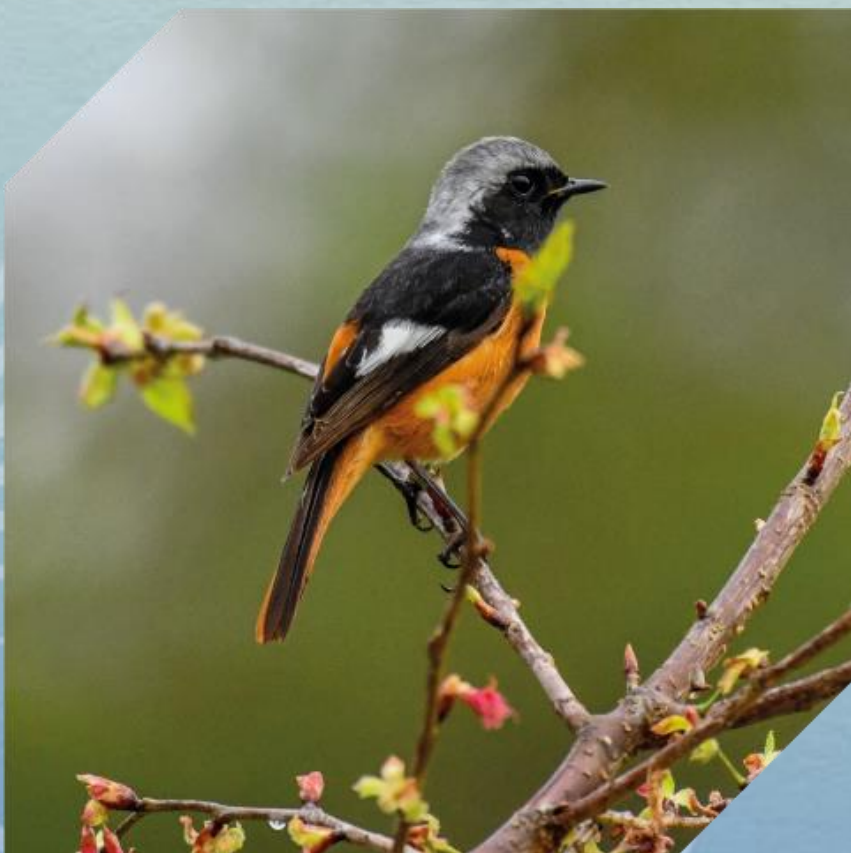

Fork-tailed Sunbird (Female)
叉尾太陽鳥(雌性)

Fauna
Spotting Guide

Long-tailed Shrike
棕背伯勞

Magpie Robin
鵲鳩

Masked Laughingthrush
黑臉噪鵲

Red-billed Magpie
紅嘴藍鵲

Velvet-fronted Nuthatch
絨額鶇

Fork-tailed Sunbird
叉尾太陽鳥

Great Mormon Swallowtail
Butterfly
大鳳蝶

Atlas Moth
皇蛾

Fauna
Spotting Guide

Olive-backed Pipit
樹鷓

Red-whiskered Bulbul
紅耳鷓

Grey Flycatcher
灰紋鷓

Common Tailorbird
長尾縫葉鷓

Daurian Redstart
黃尾鷓