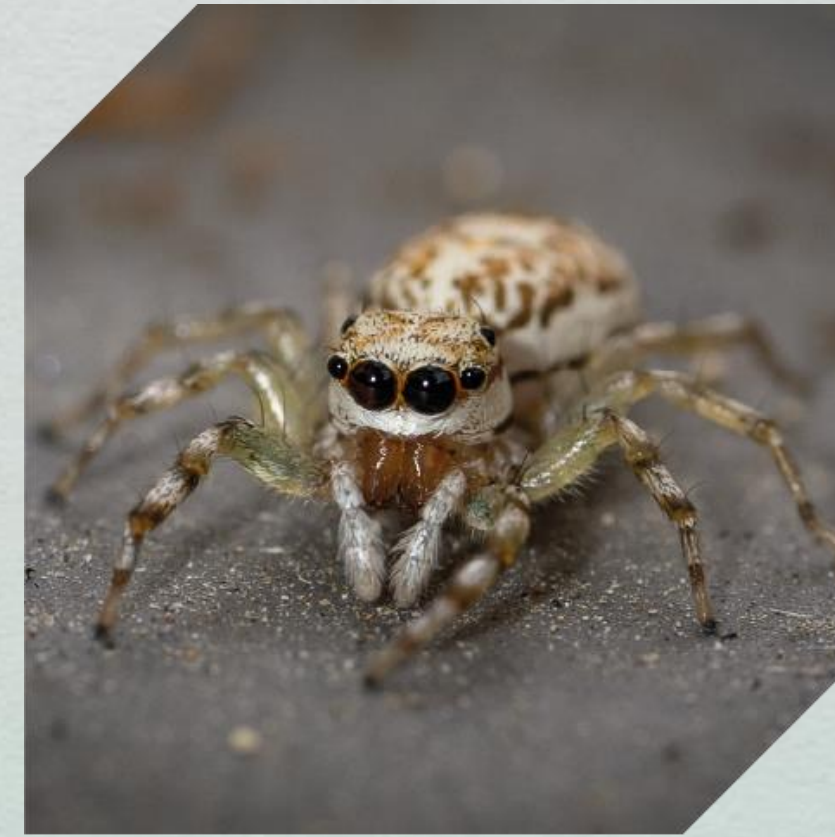

Fauna  
Spotting Guide

Carrhotus Sannio Jumping Spider  
角貓跳蛛

Litter Crab Spider  
蟹蛛

Phintella Jumping Spider  
金蟬蛛

Wasp-mimic Jumping Spider  
黃毛寬胸蠅虎

Rice Weevil  
米象

Planthopper  
蠟蟬

Common Bluebottle Butterfly Caterpillar  
青鳳蝶毛蟲

Silk Moth Caterpillar  
蠶蟲

Fauna  
Spotting Guide

Tussock Moth Caterpillar  
毒蛾毛蟲

Tussock Moth Caterpillar  
毒蛾毛蟲