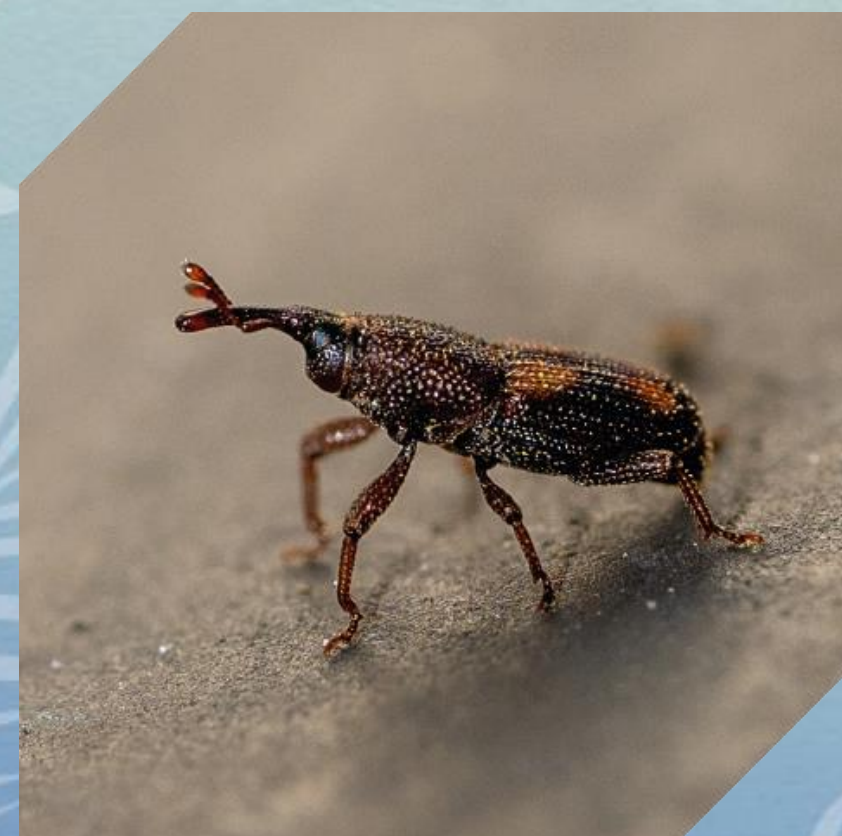

Fauna  
Spotting Guide

Carrhotus Sannio Jumping Spider  
角貓跳蛛

Litter Crab Spider  
蟹蛛

Phintella Jumping Spider  
金蟬蛛

Wasp-mimic Jumping Spider  
黃毛寬胸蠅虎

Rice Weevil  
米象

Planthopper  
蠟蟬

Common Bluebottle Butterfly Caterpillar  
青鳳蝶毛蟲

Silk Moth Caterpillar  
蠶蟲

Fauna  
Spotting Guide

Tussock Moth Caterpillar  
毒蛾毛蟲

Tussock Moth Caterpillar  
毒蛾毛蟲