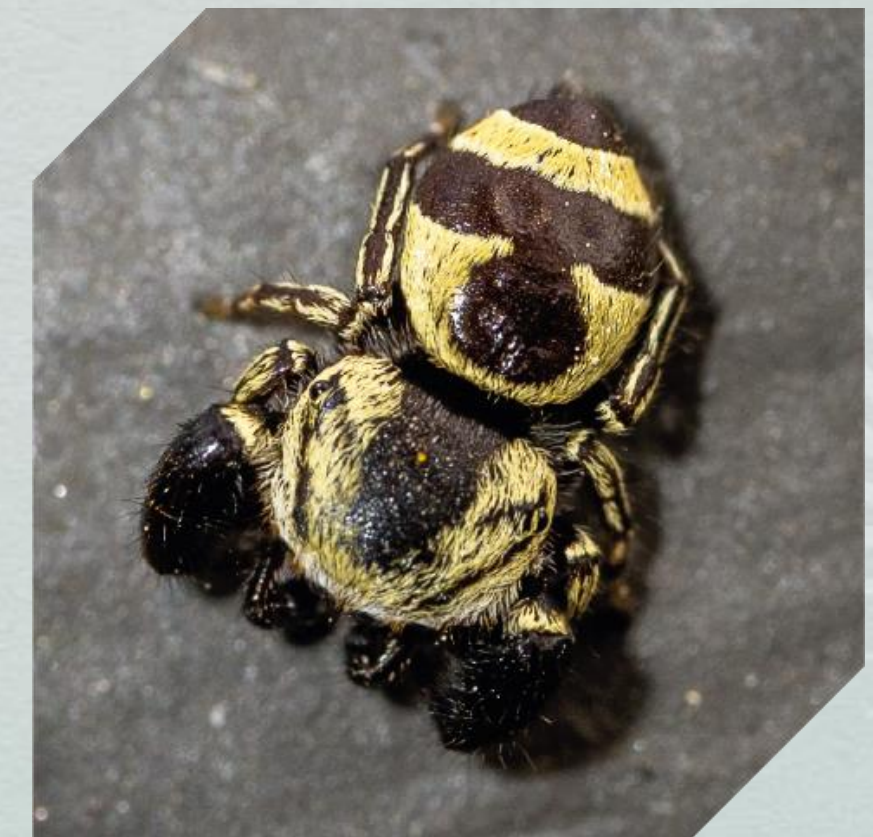

Fauna  
Spotting Guide

Carrhotus Sannio Jumping Spider  
角貓跳蛛

Litter Crab Spider  
蟹蛛

Phintella Jumping Spider  
金蟬蛛

Wasp-mimic Jumping Spider  
黃毛寬胸蠅虎

Rice Weevil  
米象

Planthopper  
蠟蟬

Common Bluebottle Butterfly Caterpillar  
青鳳蝶毛蟲

Silk Moth Caterpillar  
蠶蟲

Fauna  
Spotting Guide

Tussock Moth Caterpillar  
毒蛾毛蟲

Tussock Moth Caterpillar  
毒蛾毛蟲