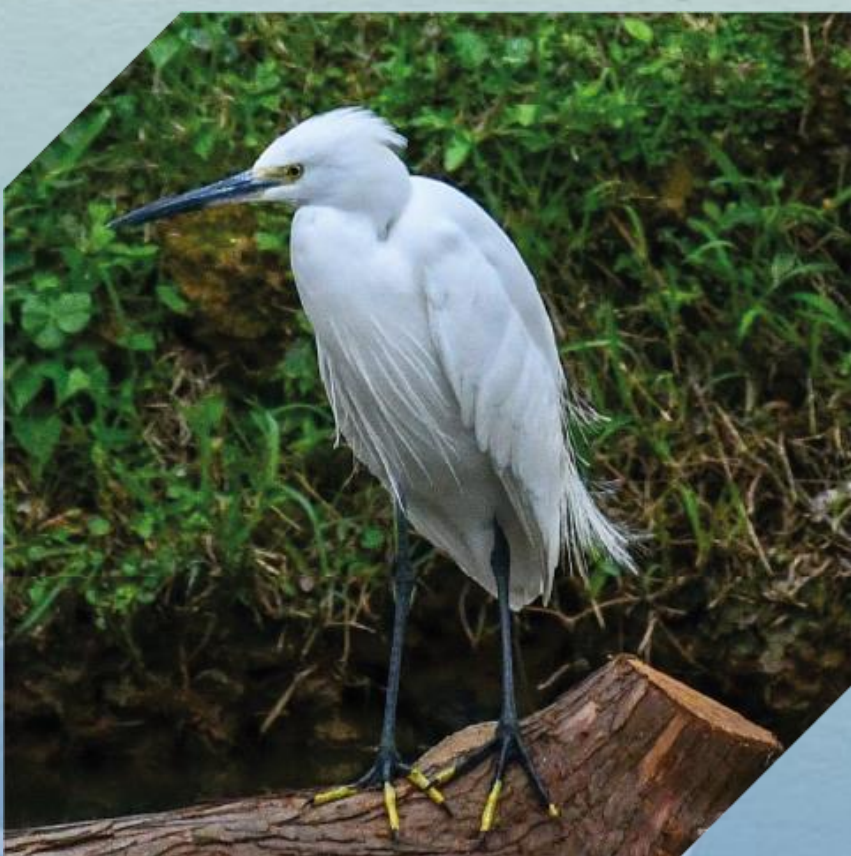

**Fauna
Spotting Guide**

Common Kingfisher
普通翠鳥

White-throated Kingfisher
白胸翡翠

Red-whiskered Bulbul
紅耳鶇

Chinese Bulbul
白頭鶇

Little Egret
小白鷺/白鷺鷥

Black-crowned Night Heron
黑頂夜鷺

Grey Heron
蒼鷺

Pond Heron
池鷺

Fauna
Spotting Guide

Yellow-browed Warbler
黃眉柳鶯

Common Tailorbird
長尾縫葉鶯

White-breasted Waterhen
白腹秧雞

Fruit Bats
果蝠

Red Marsh Hawk Dragonfly
赤褐灰蜻

Common Flangetail Dragonfly
霸王葉春蜓