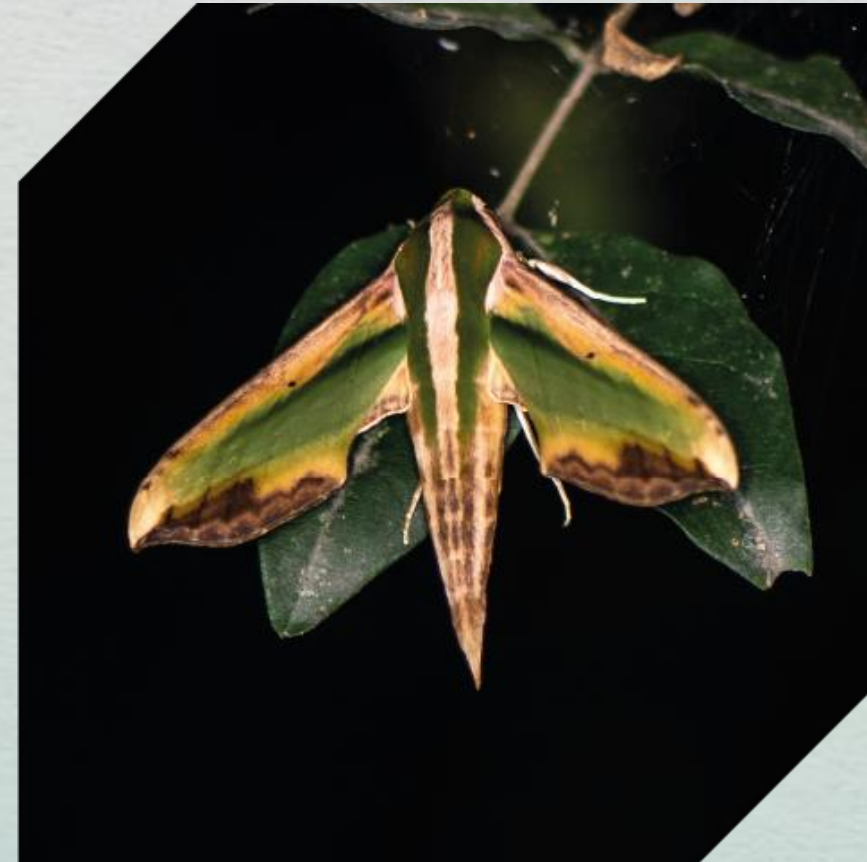

Fauna  
Spotting Guide

Chinese Yellow Swallowtail Butterfly  
柑橘鳳蝶

Green-Pergesa Hawkmoth  
斜綠天蛾

Millipede  
千足蟲

Broad-nosed Weevil  
寬鼻象鼻蟲

Orb-weaving Spider  
圓網蜘蛛

Common Tailorbird  
長尾縫葉鶯

Changeable Lizard  
變色樹蜥

Long-tailed Mabuya  
長尾南蜥

**Flora  
Spotting Guide**

**Delonix Regia (Flamboyant Tree)**  
鳳凰木