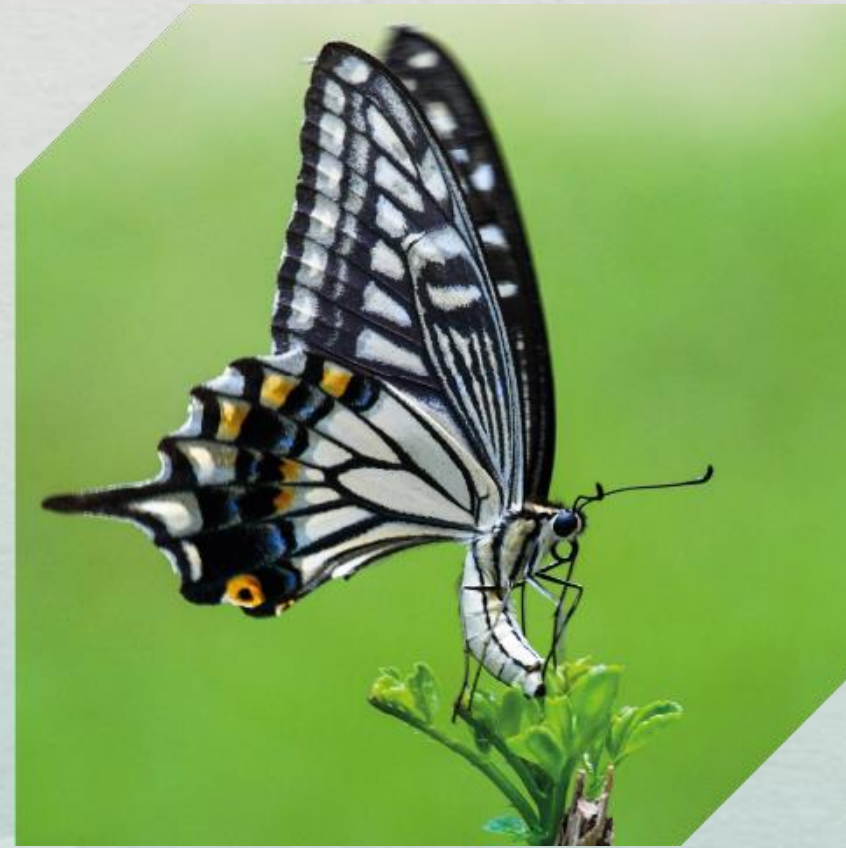

Fauna  
Spotting Guide

Chinese Yellow Swallowtail Butterfly  
柑橘鳳蝶

Green-Pergesa Hawkmoth  
斜綠天蛾

Millipede  
千足蟲

Broad-nosed Weevil  
寬鼻象鼻蟲

Orb-weaving Spider  
圓網蜘蛛

Common Tailorbird  
長尾縫葉鶯

Changeable Lizard  
變色樹蜥

Long-tailed Mabuya  
長尾南蜥

**Flora  
Spotting Guide**

**Delonix Regia (Flamboyant Tree)**  
鳳凰木