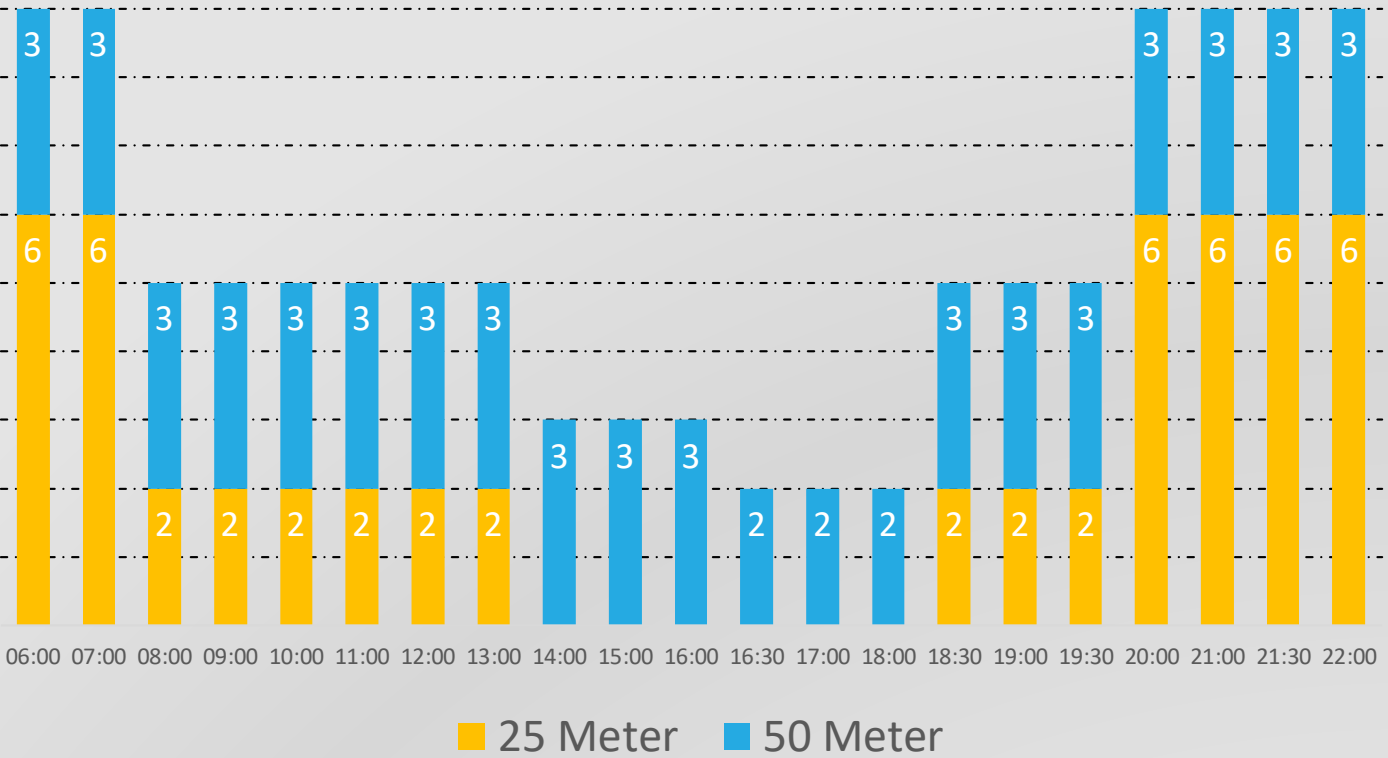

# Pool Lanes Arrangement

## LANES AVAILABLE ON MONDAY - FRIDAY

## LANES AVAILABLE ON SATURDAY